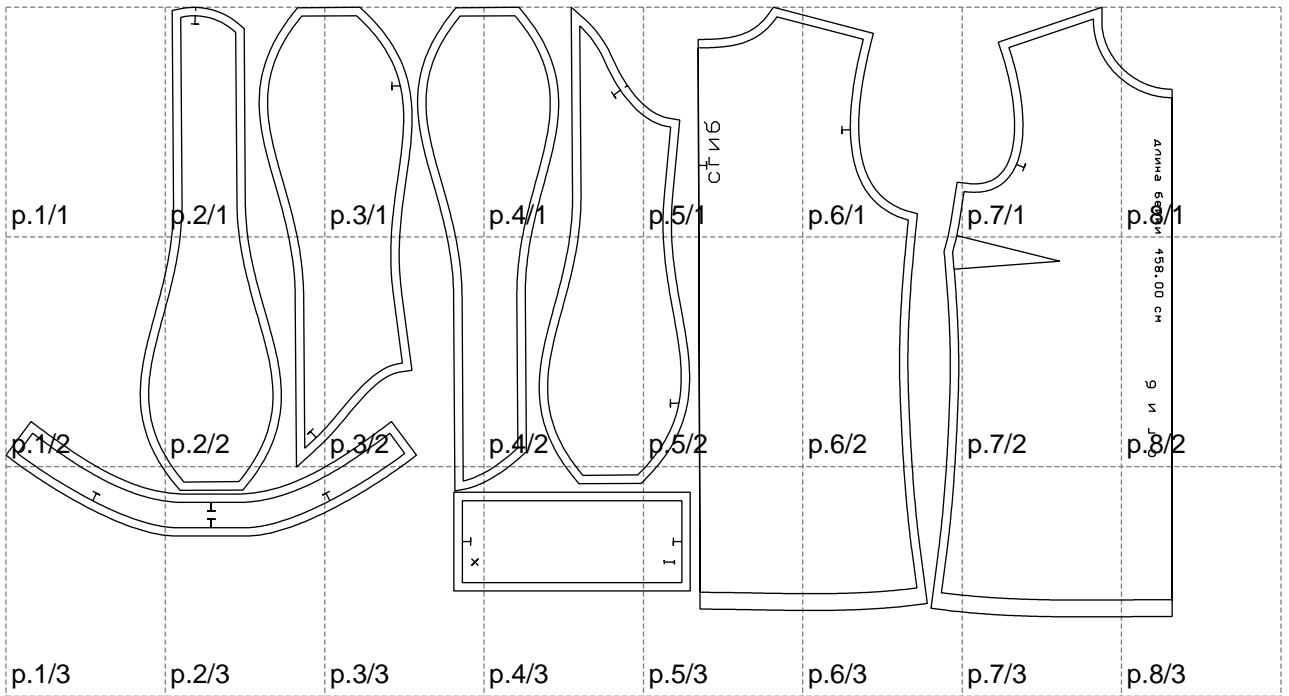

Not for print

Paper size: A4, size:1388.89 x725.84 mm

# Example

size:1499.00 x1492.68 mm

Maneken =1 ver.0

rz\_1=170

rz\_16=92

rz\_17=78.8

rz\_18=71.8

rz\_19=100

rz\_20=98.1

---

. . . . .  
. . . . .  
. . . . .