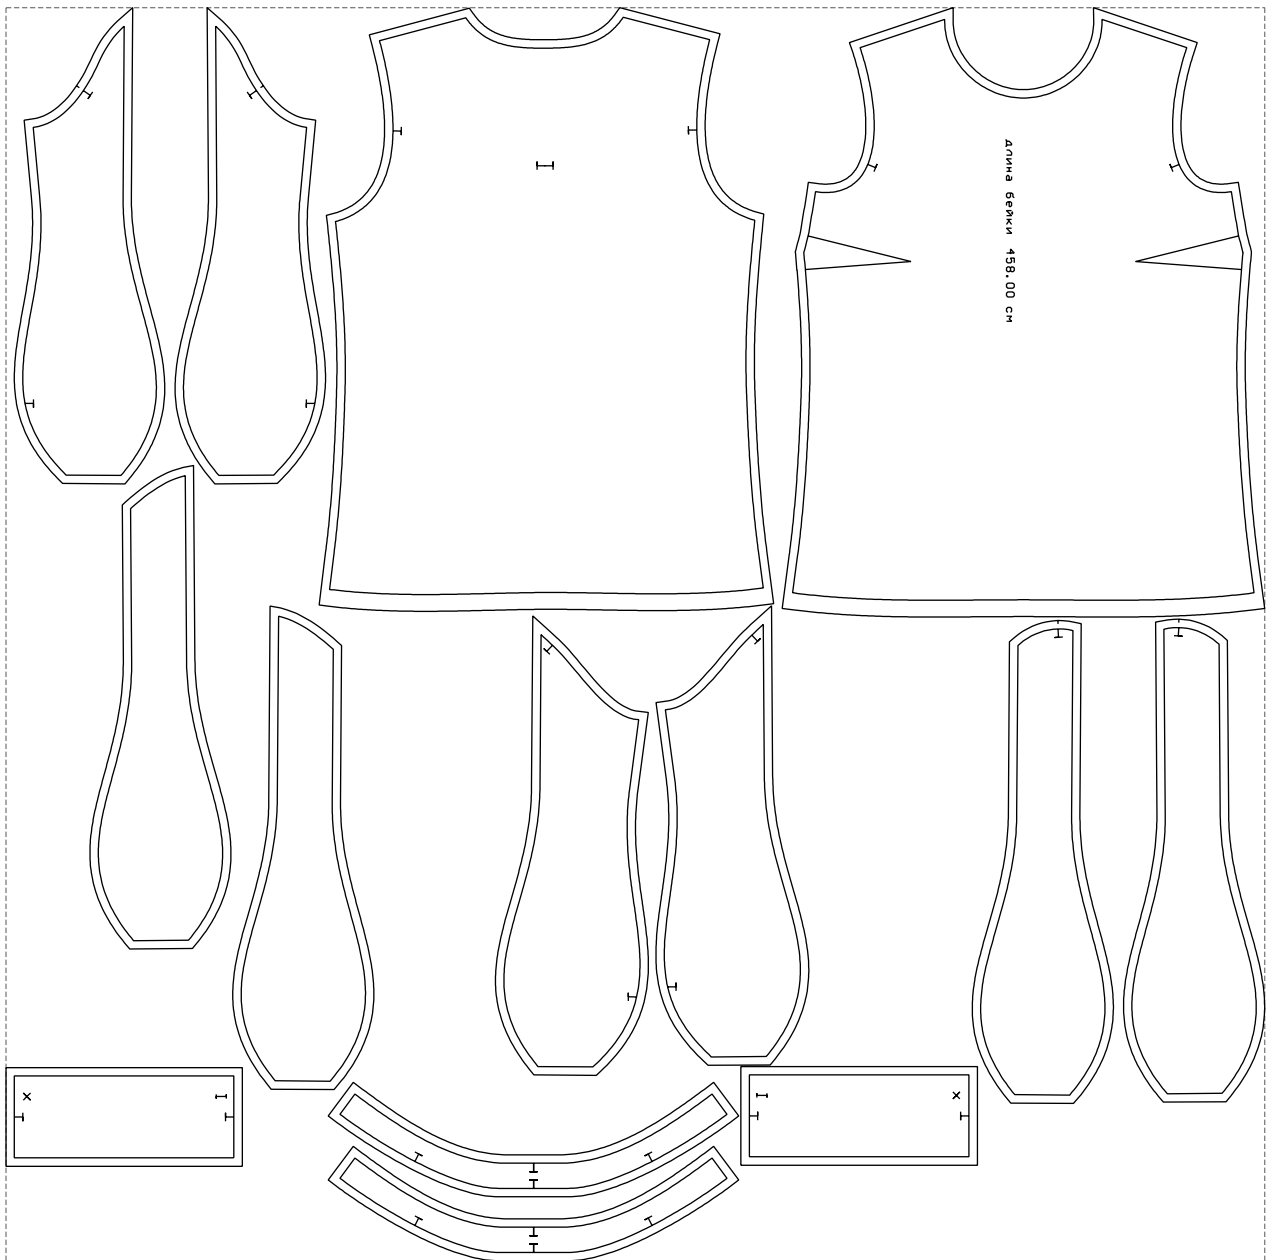

Not for print

Paper size: A4, size:1388.89 x725.84 mm

# Example

size:1499.00 x1492.68 mm

Maneken =1 ver.0

rz\_1=170

rz\_16=92

rz\_17=78.8

rz\_18=71.8

rz\_19=100

rz\_20=98.1

---

. . . . .  
. . . . .  
. . . . .