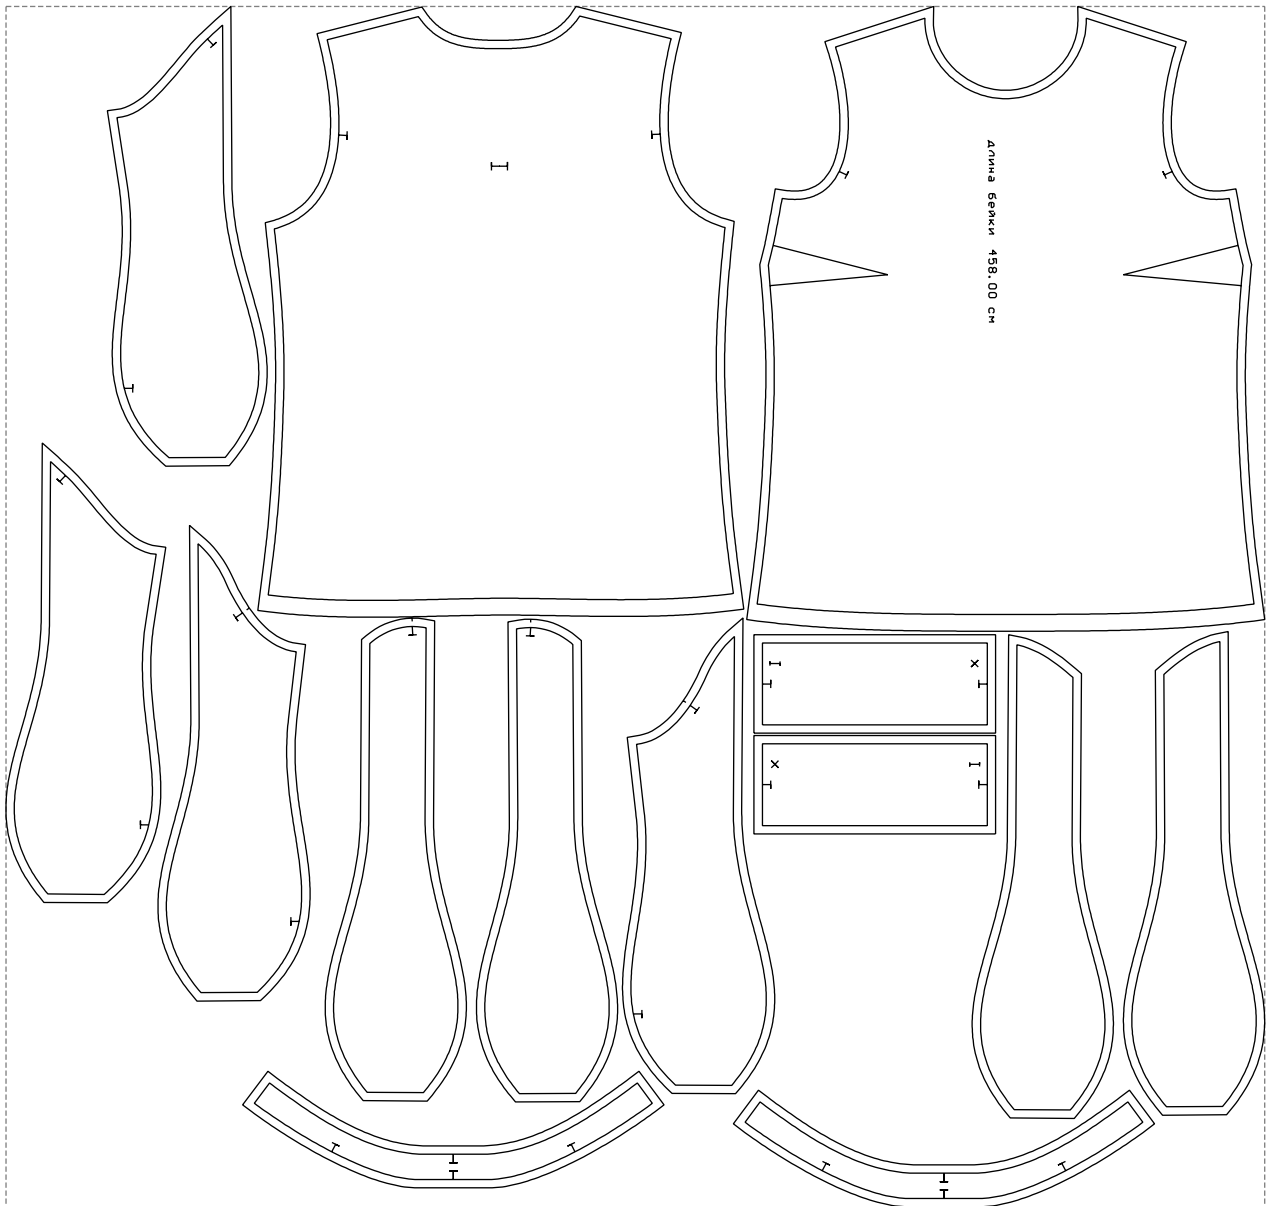

Not for print

Paper size: A4, size:1399.00 x744.07 mm

# Example

size:1499.00 x1429.75 mm

Maneken =1 ver.0

rz\_1=170

rz\_16=100

rz\_17=85.4

rz\_18=80.2

rz\_19=108

rz\_20=105.4

---

. . . . .  
. . . . .  
. . . . .