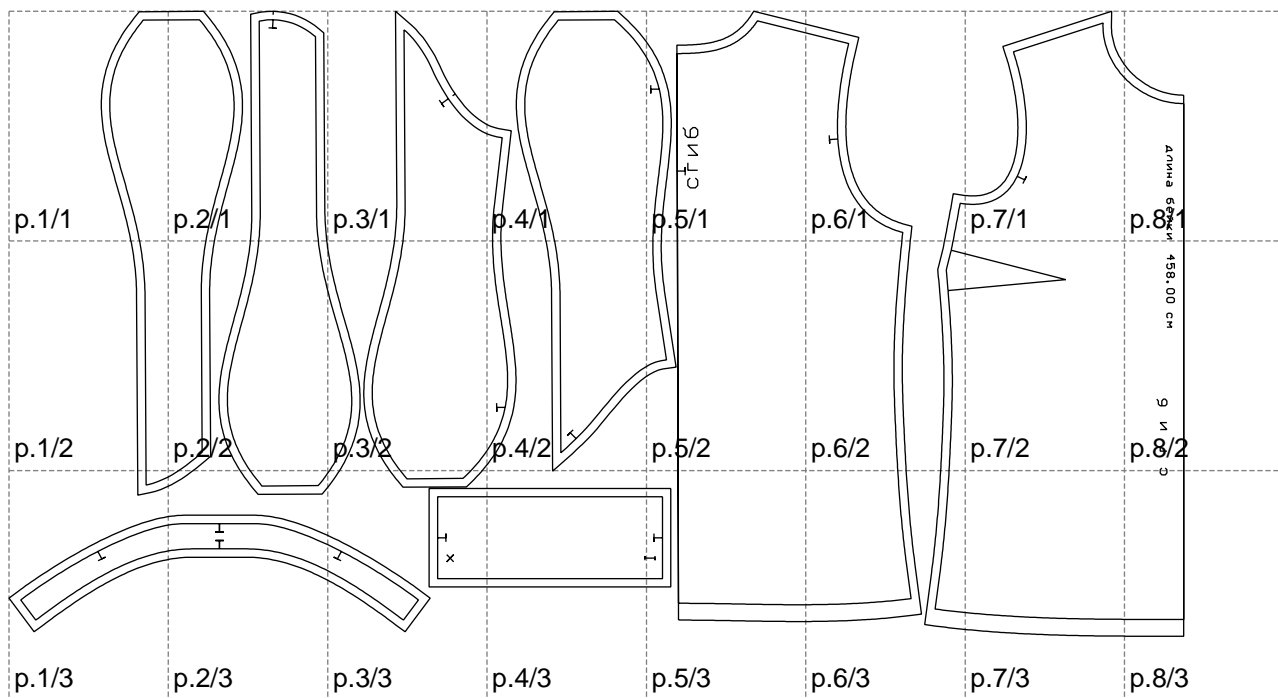

Not for print

Paper size: A4, size:1399.00 x744.07 mm

# Example

size:1499.00 x1429.75 mm

Maneken =1 ver.0

rz\_1=170

rz\_16=100

rz\_17=85.4

rz\_18=80.2

rz\_19=108

rz\_20=105.4

---

. . . . .  
. . . . .  
. . . . .