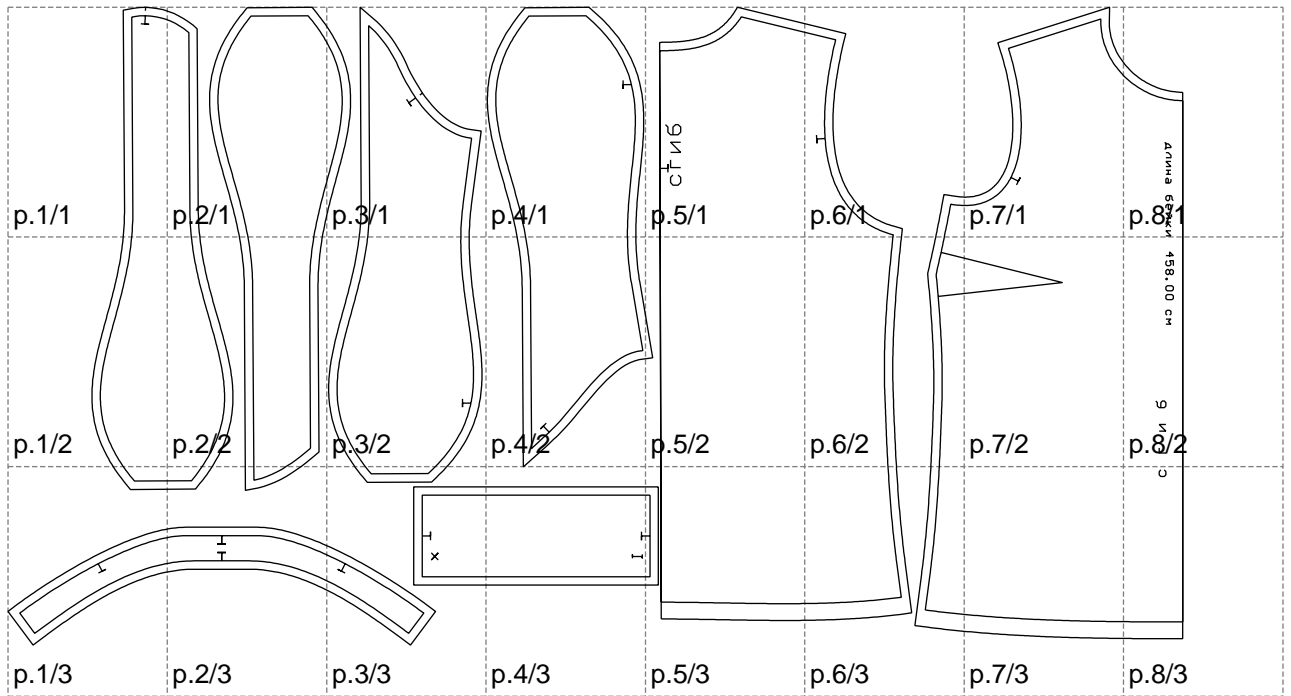

Not for print

Paper size: A4, size:1399.00 x759.39 mm

# Example

size:1438.90 x1526.20 mm

Maneken =1 ver.0

rz\_1=170

rz\_16=104

rz\_17=88.9

rz\_18=84.4

rz\_19=112

rz\_20=109.3

---

. . . . .  
. . . . .  
. . . . .