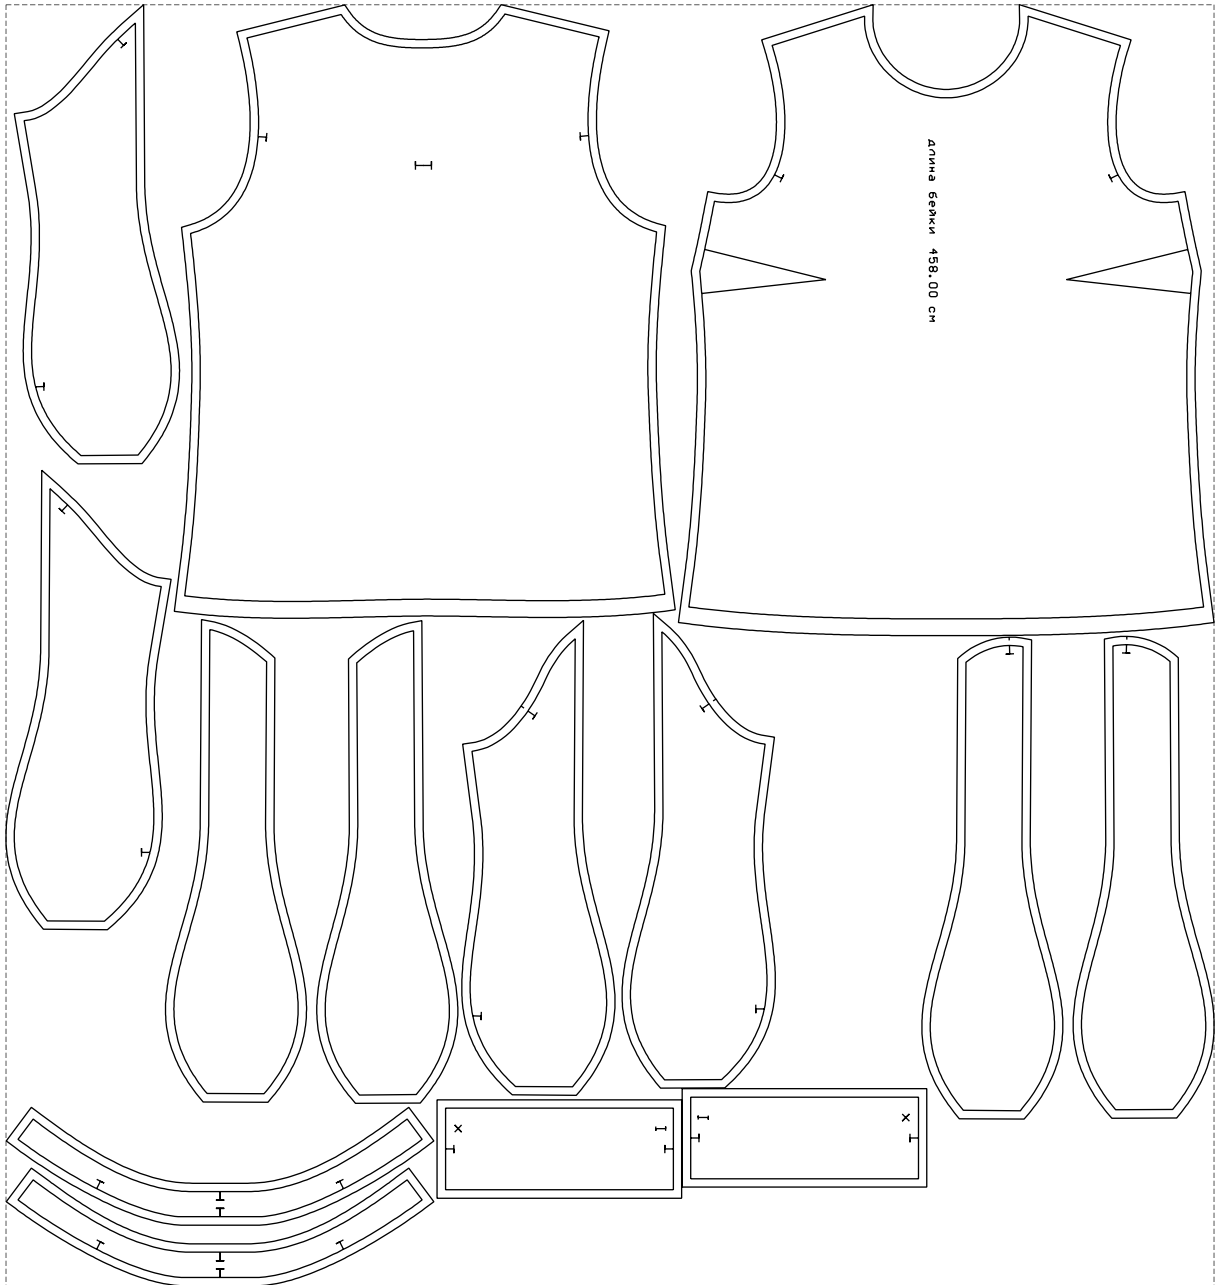

Not for print

Paper size: A4, size:1399.00 x759.39 mm

# Example

size:1438.90 x1526.20 mm

Maneken =1 ver.0

rz\_1=170

rz\_16=104

rz\_17=88.9

rz\_18=84.4

rz\_19=112

rz\_20=109.3

---

. . . . .  
. . . . .  
. . . . .