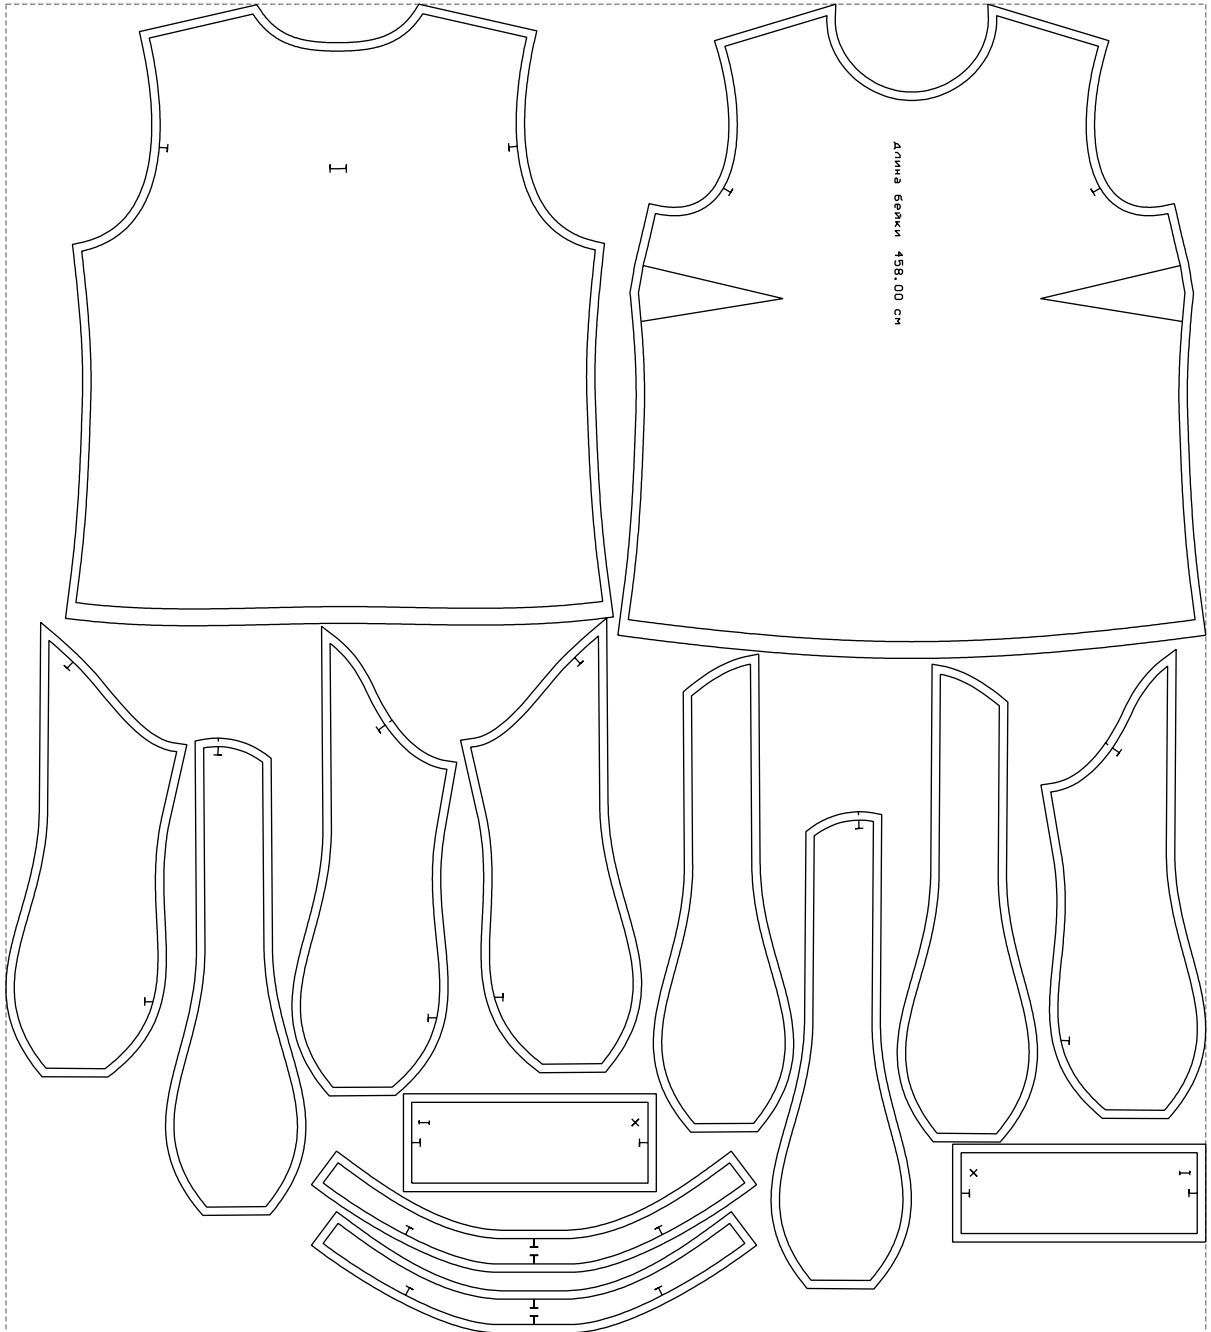

Not for print

Paper size: A4, size:1399.00 x799.14 mm

# Example

size:1428.81 x1582.54 mm

Maneken =1 ver.0

rz\_1=170

rz\_16=116

rz\_17=100

rz\_18=98.8

rz\_19=124