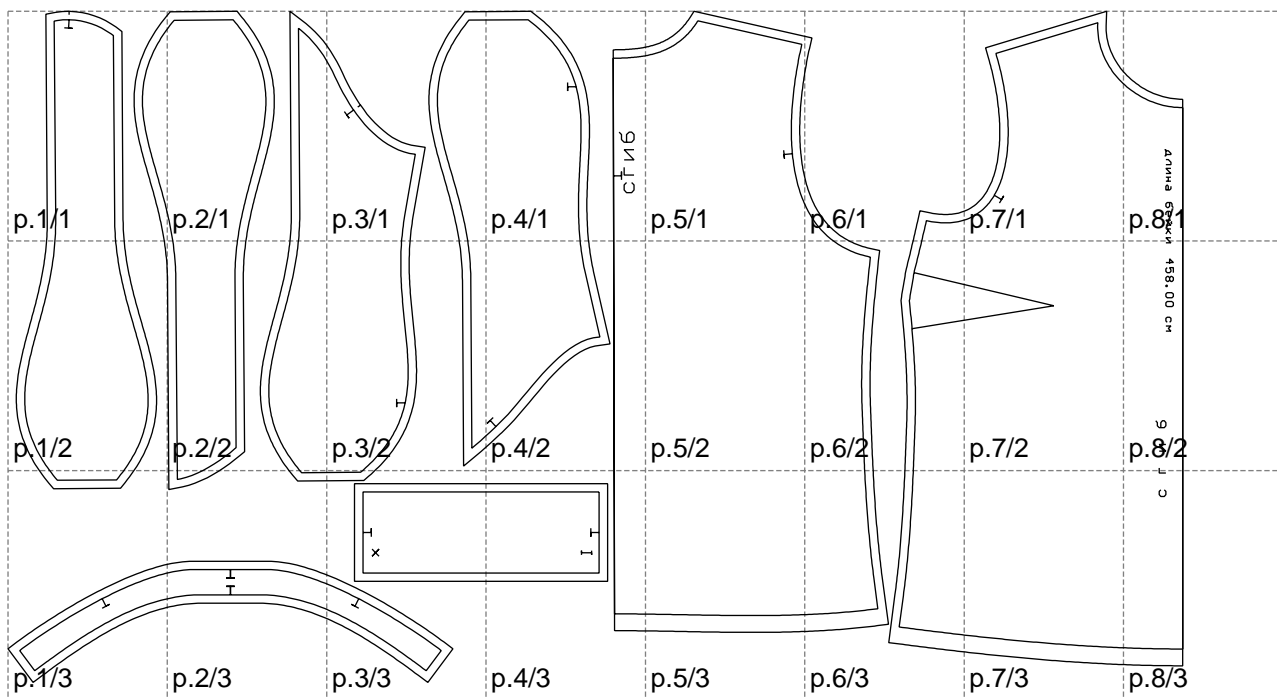

Not for print

Paper size: A4, size:1399.00 x799.14 mm

# Example

size:1428.81 x1582.54 mm

Maneken =1 ver.0

rz\_1=170

rz\_16=116

rz\_17=100

rz\_18=98.8

rz\_19=124

rz\_20=121

---

. . . . .  
. . . . .  
. . . . .