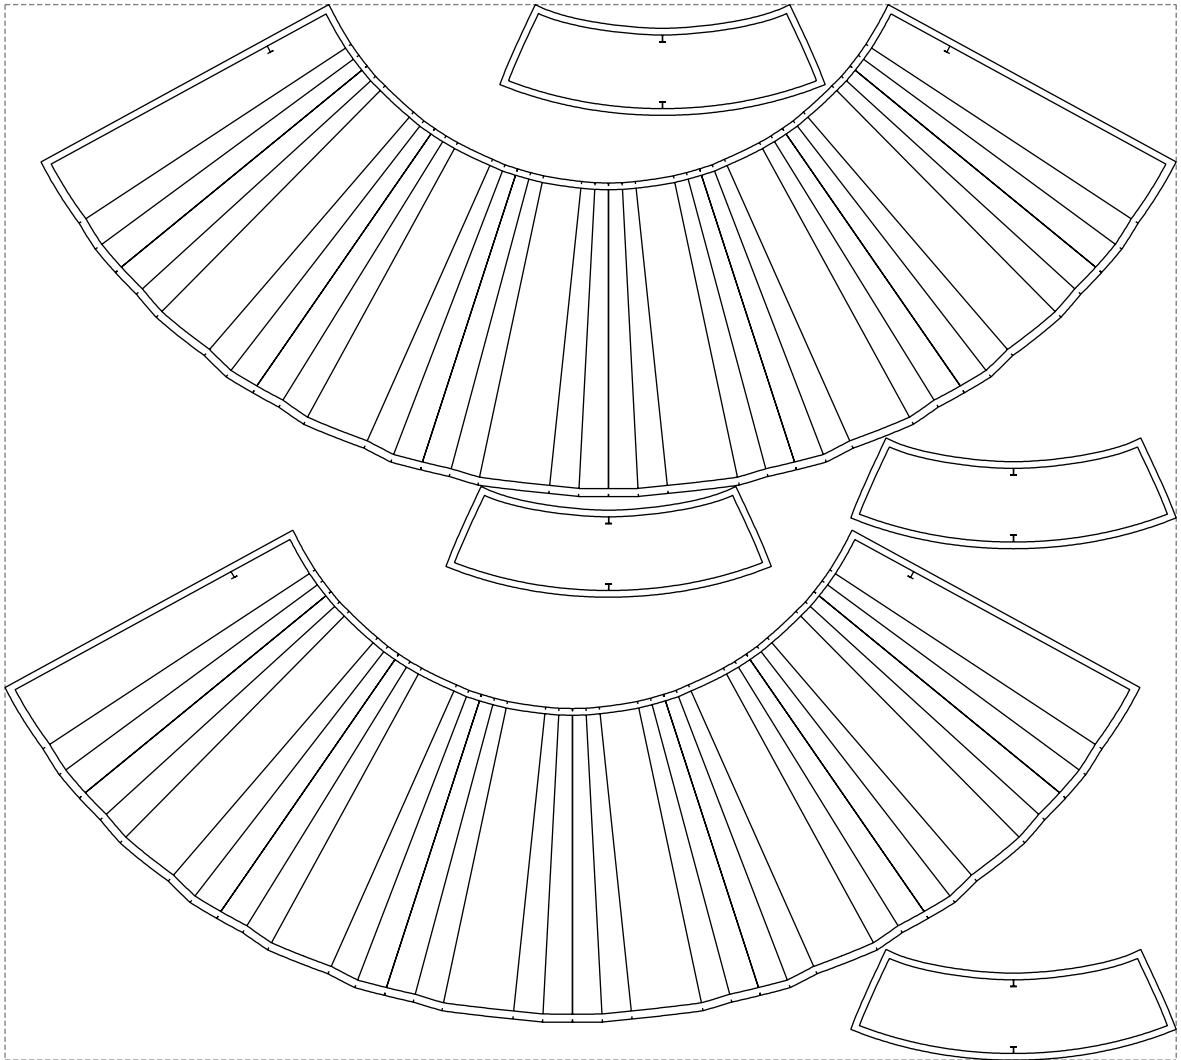

Not for print

Paper size: A4, size:1167.84 x732.55 mm

# Example

size:1743.51 x1571.70 mm

Maneken =1 ver.0

rz\_1=170

rz\_16=88

rz\_17=75.6

rz\_18=67.6

rz\_19=96

rz\_20=94.6

---

. . . . .  
. . . . .  
. . . . .