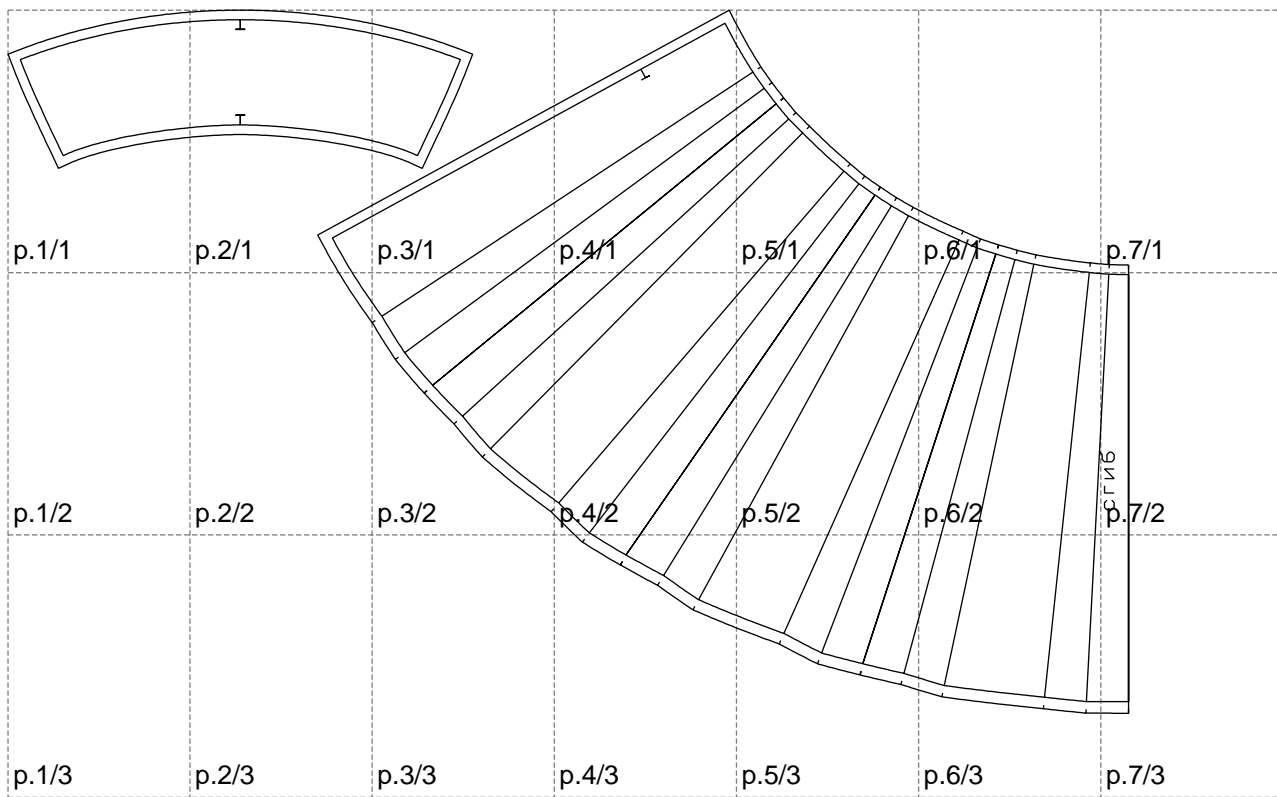

Not for print

Paper size: A4, size:1167.84 x732.55 mm

# Example

size:1743.51 x1571.70 mm

Maneken =1 ver.0

rz\_1=170

rz\_16=88

rz\_17=75.6

rz\_18=67.6

rz\_19=96

rz\_20=94.6

---

. . . . .  
. . . . .  
. . . . .