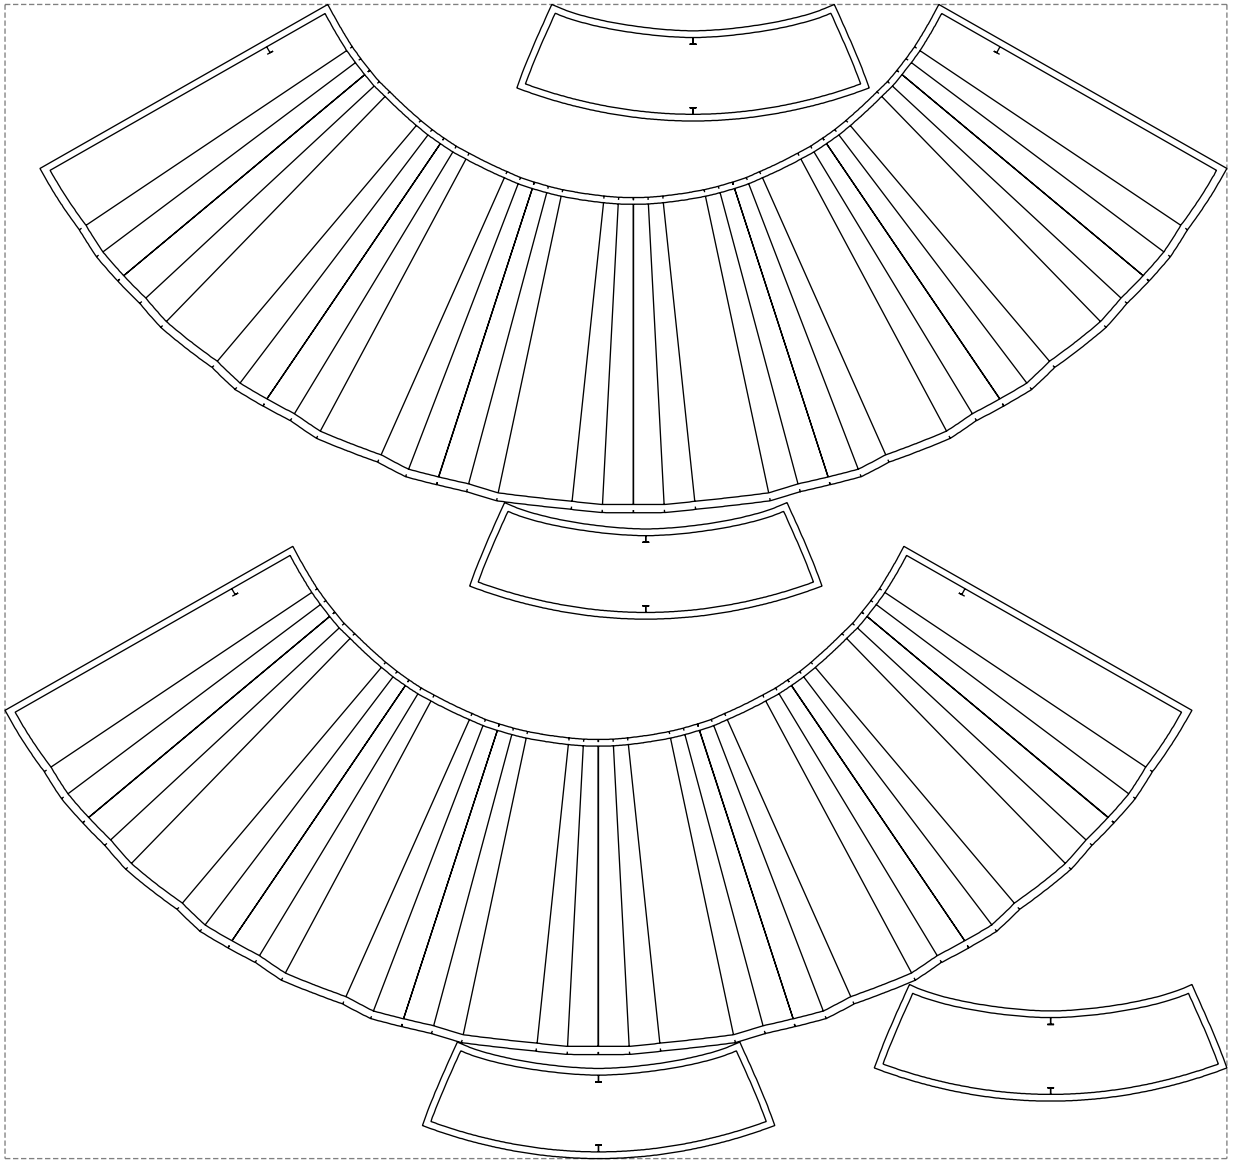

Not for print

Paper size: A4, size:1248.27 x756.81 mm

# Example

size:1819.07 x1718.60 mm

Maneken =1 ver.0

rz\_1=170

rz\_16=96

rz\_17=82

rz\_18=76

rz\_19=104

rz\_20=101.8

---

. . . . .  
. . . . .  
. . . . .