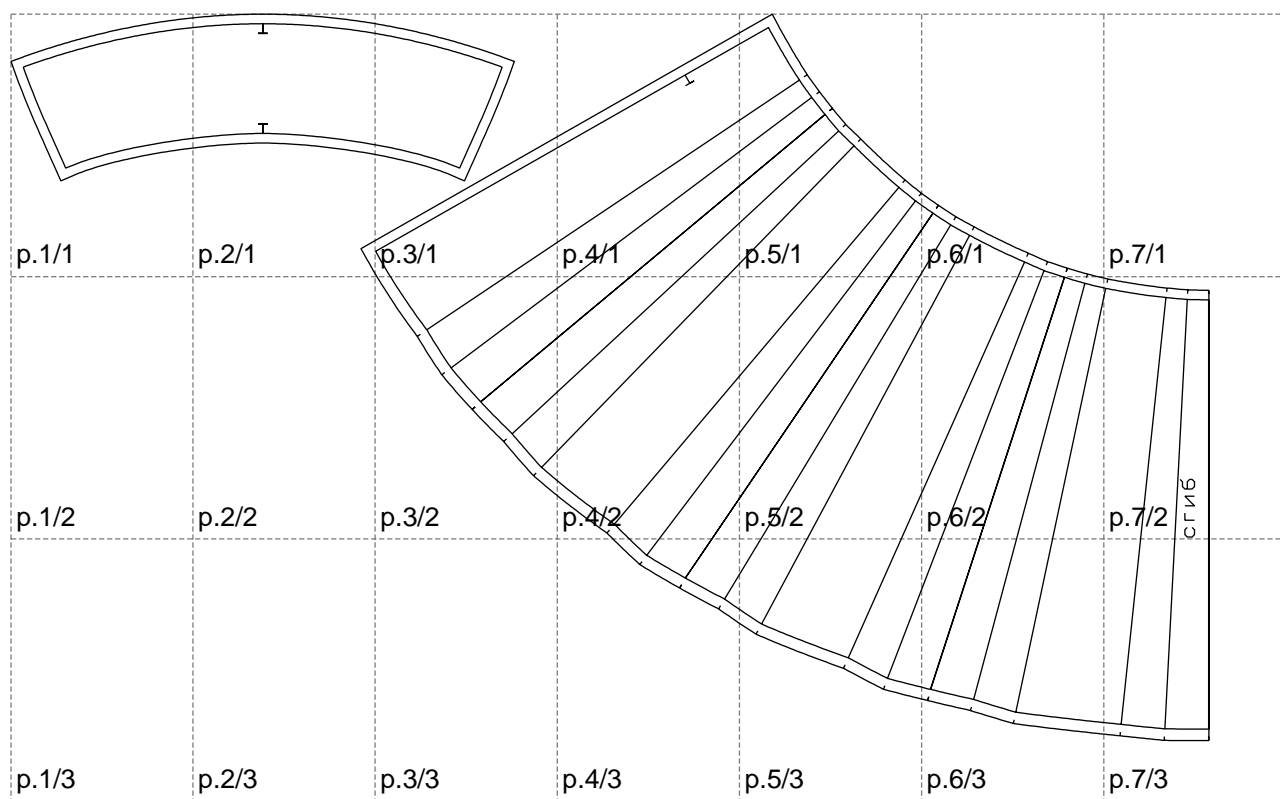

Not for print

Paper size: A4, size:1248.27 x756.81 mm

# Example

size:1819.07 x1718.60 mm

Maneken =1 ver.0

rz\_1=170

rz\_16=96

rz\_17=82

rz\_18=76

rz\_19=104

rz\_20=101.8

---

. . . . .  
. . . . .  
. . . . .