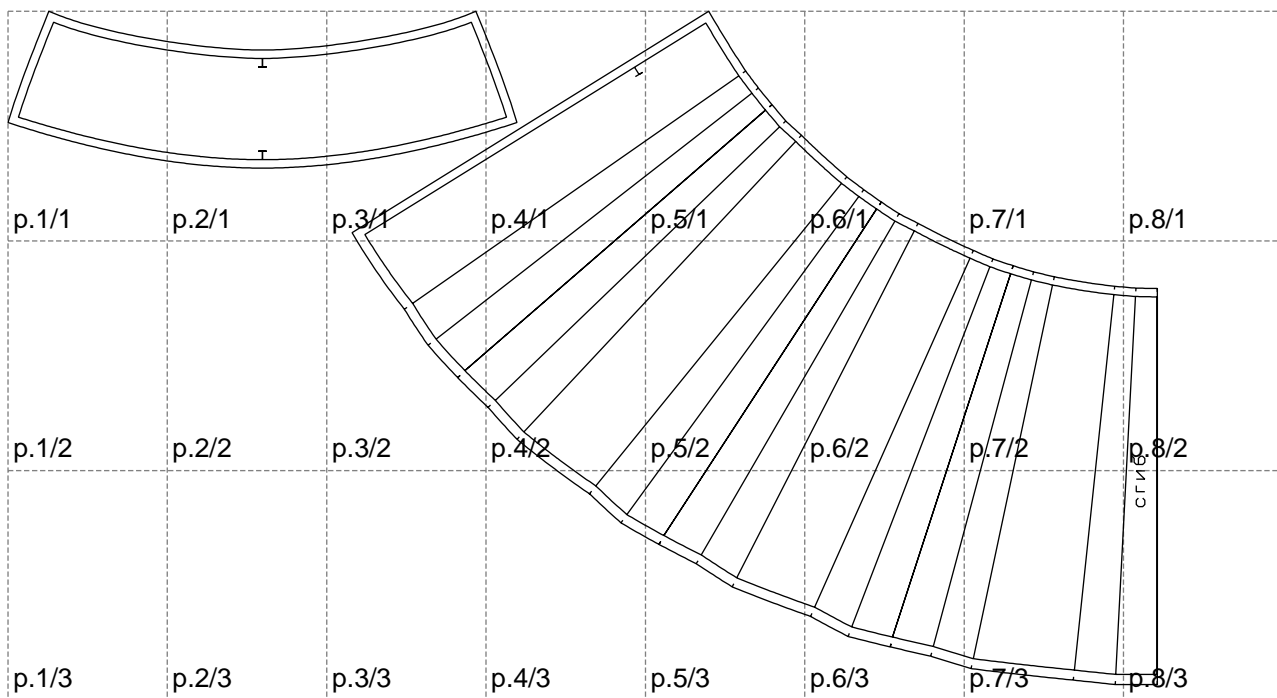

Not for print

Paper size: A4, size:1368.90 x801.60 mm

# Example

size:1966.07 x1751.75 mm

Maneken =1 ver.0

rz\_1=170

rz\_16=112

rz\_17=96.2

rz\_18=94

rz\_19=120

rz\_20=117

---

. . . . .  
. . . . .  
. . . . .