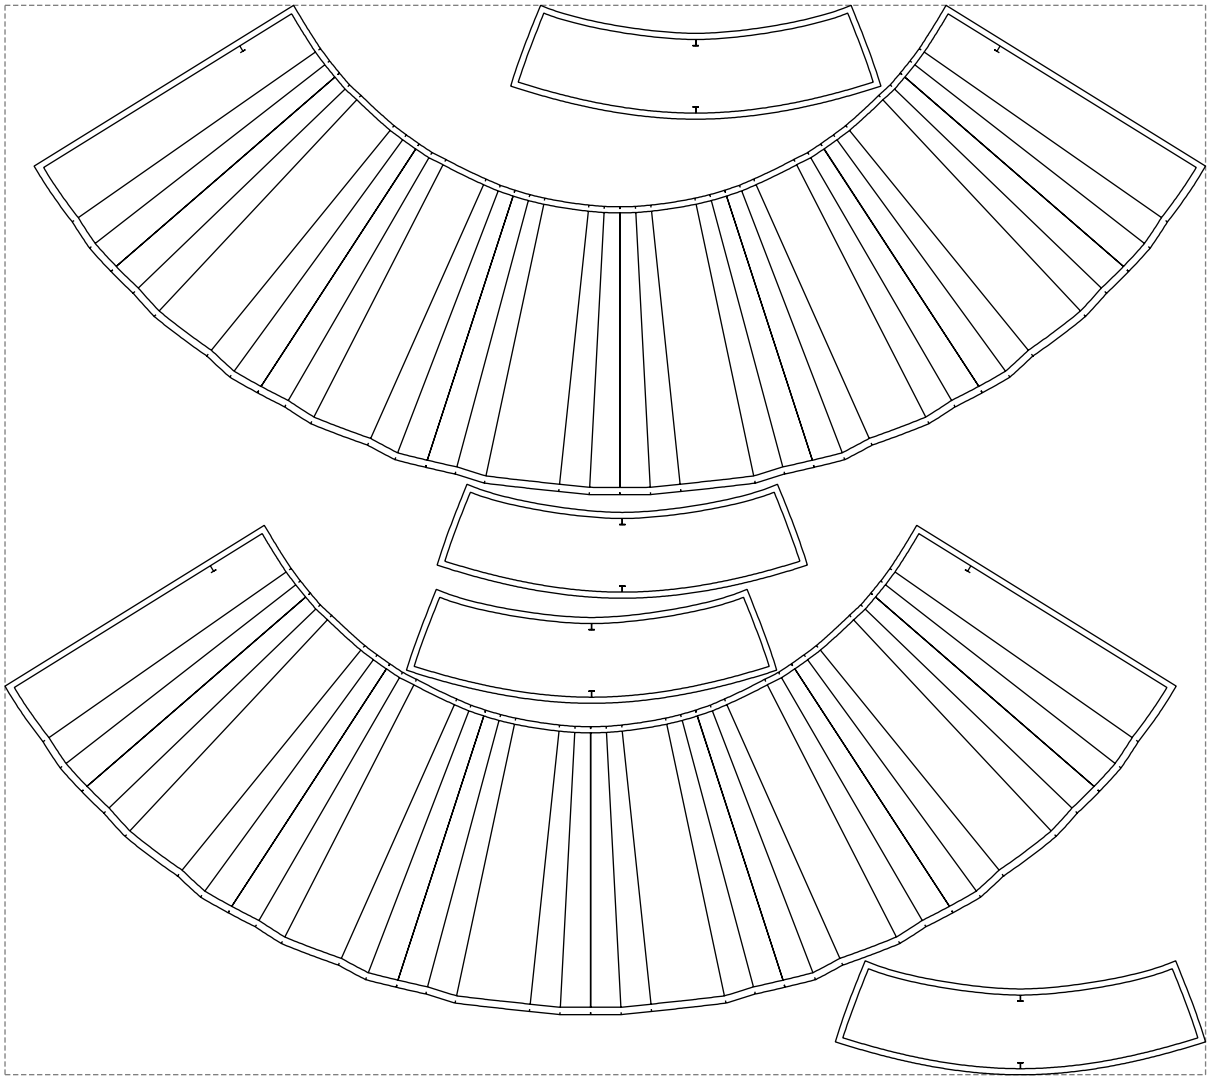

Not for print

Paper size: A4, size:1368.90 x801.60 mm

# Example

size:1966.07 x1751.75 mm

Maneken =1 ver.0

rz\_1=170

rz\_16=112

rz\_17=96.2

rz\_18=94

rz\_19=120

rz\_20=117

---

. . . . .  
. . . . .  
. . . . .