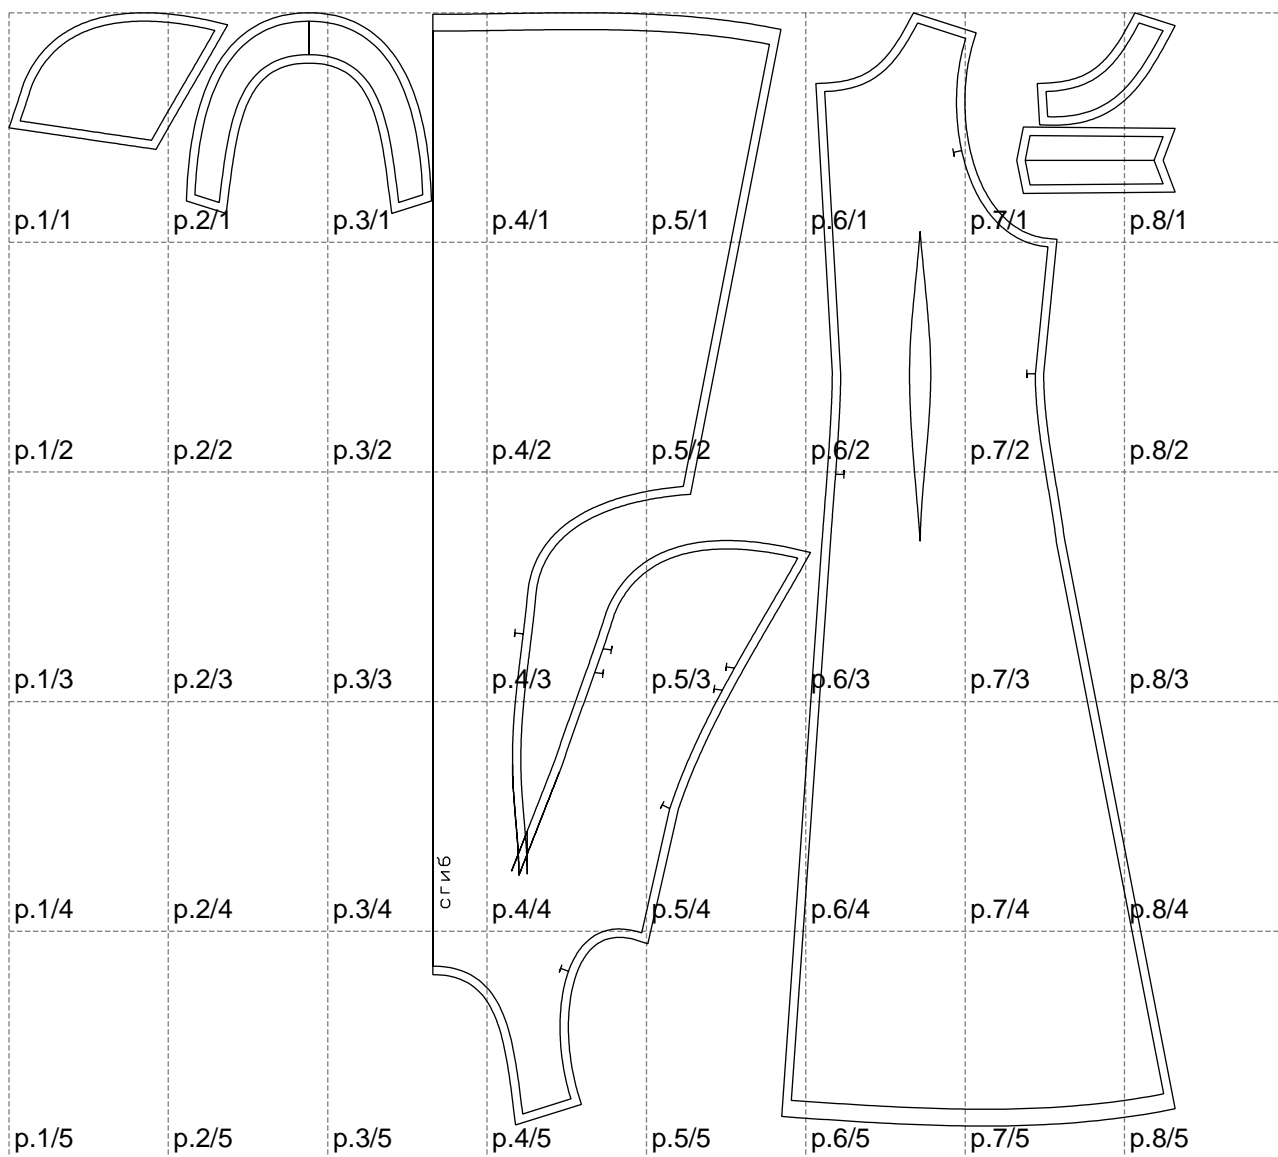

Not for print

Paper size: A4, size:1388.93 x1325.70 mm

# Example

size:1499.00 x2643.38 mm

Maneken =1 ver.0

rz\_1=170

rz\_16=92

rz\_17=78.8

rz\_18=71.8

rz\_19=100

rz\_20=98.1

---

. . . . .  
. . . . .  
. . . . .