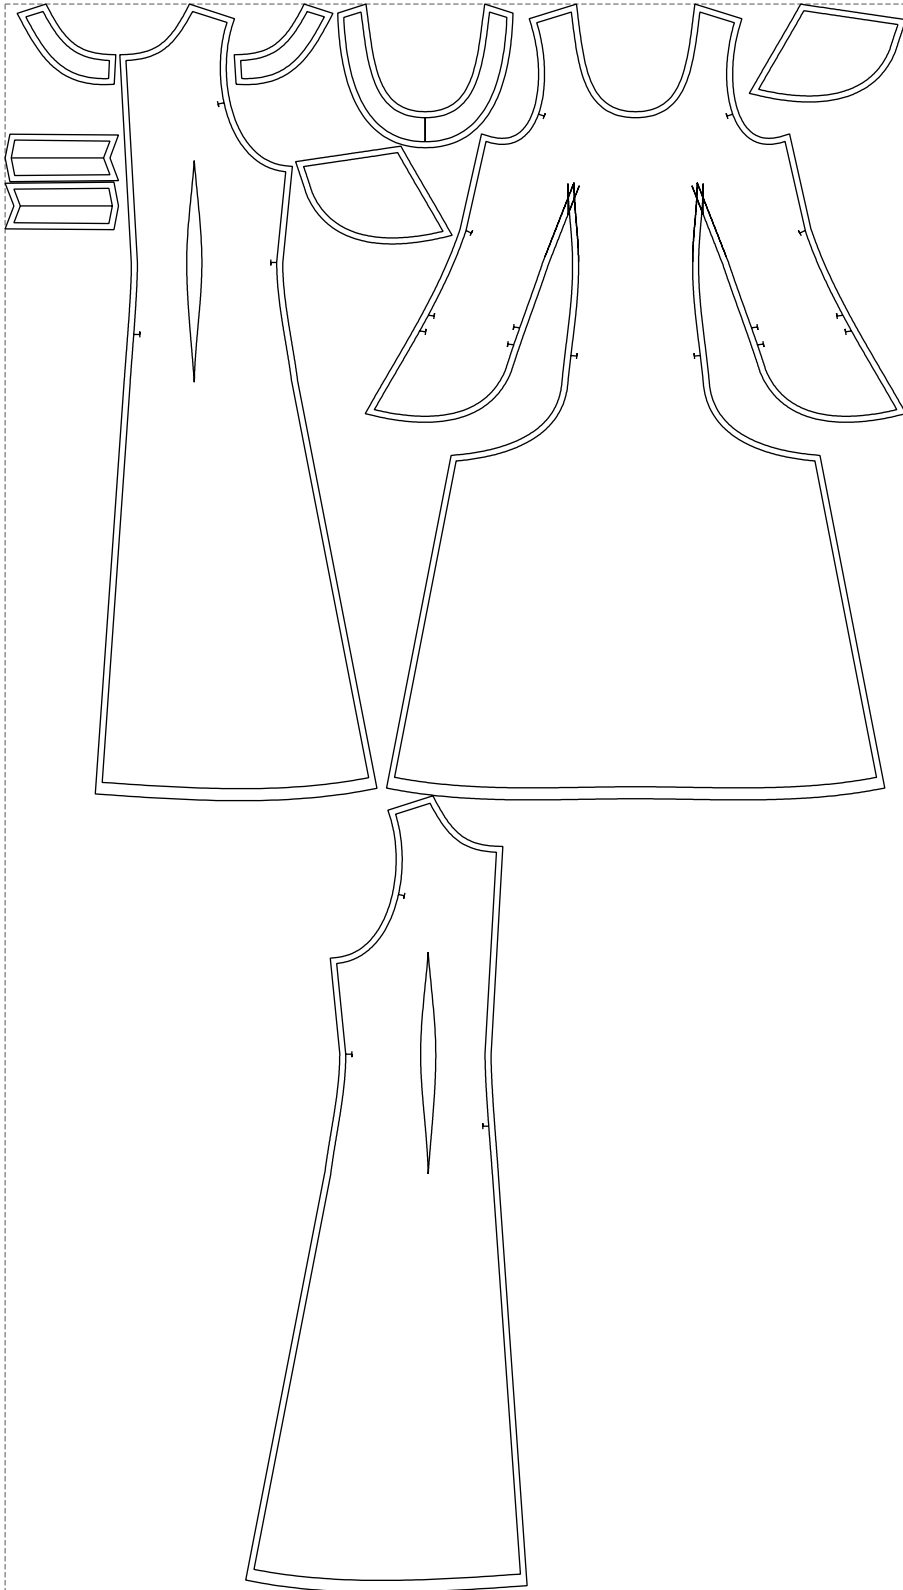

Not for print

Paper size: A4, size:1388.93 x1325.70 mm

# Example

size:1499.00 x2643.38 mm

Maneken =1 ver.0

rz\_1=170

rz\_16=92

rz\_17=78.8

rz\_18=71.8

rz\_19=100

rz\_20=98.1

---

. . . . .  
. . . . .  
. . . . .