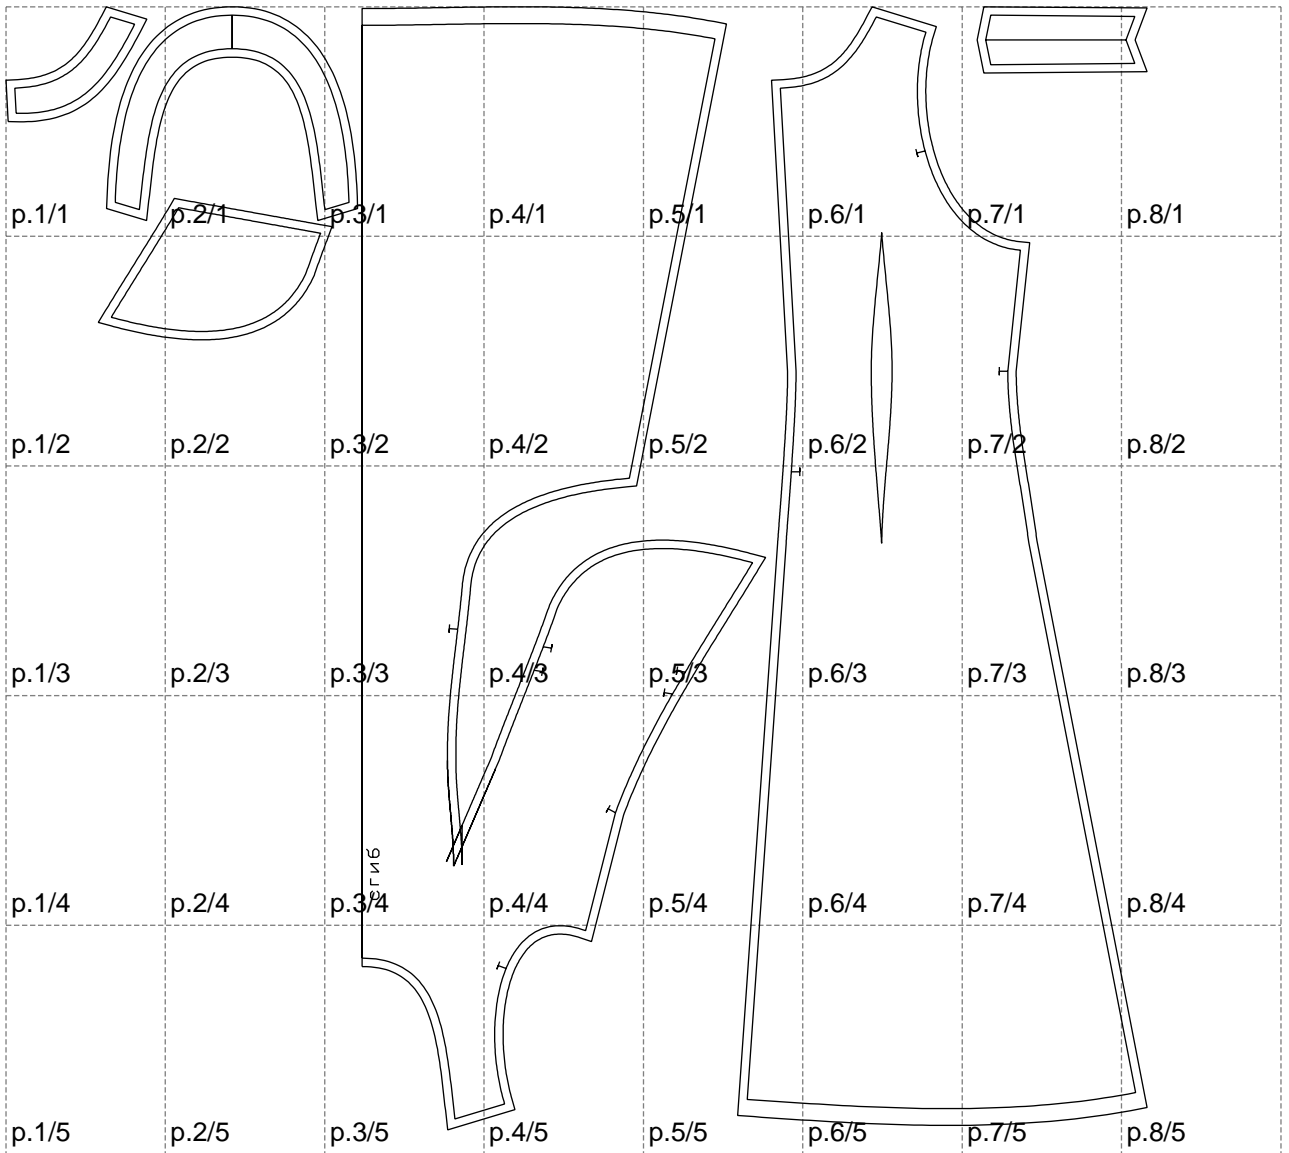

Not for print

Paper size: A4, size:1358.96 x1337.38 mm

# Example

size:1478.99 x2657.47 mm

Maneken =1 ver.0

rz\_1=170

rz\_16=100

rz\_17=85.4

rz\_18=80.2

rz\_19=108

rz\_20=105.4

---

. . . . .  
. . . . .  
. . . . .