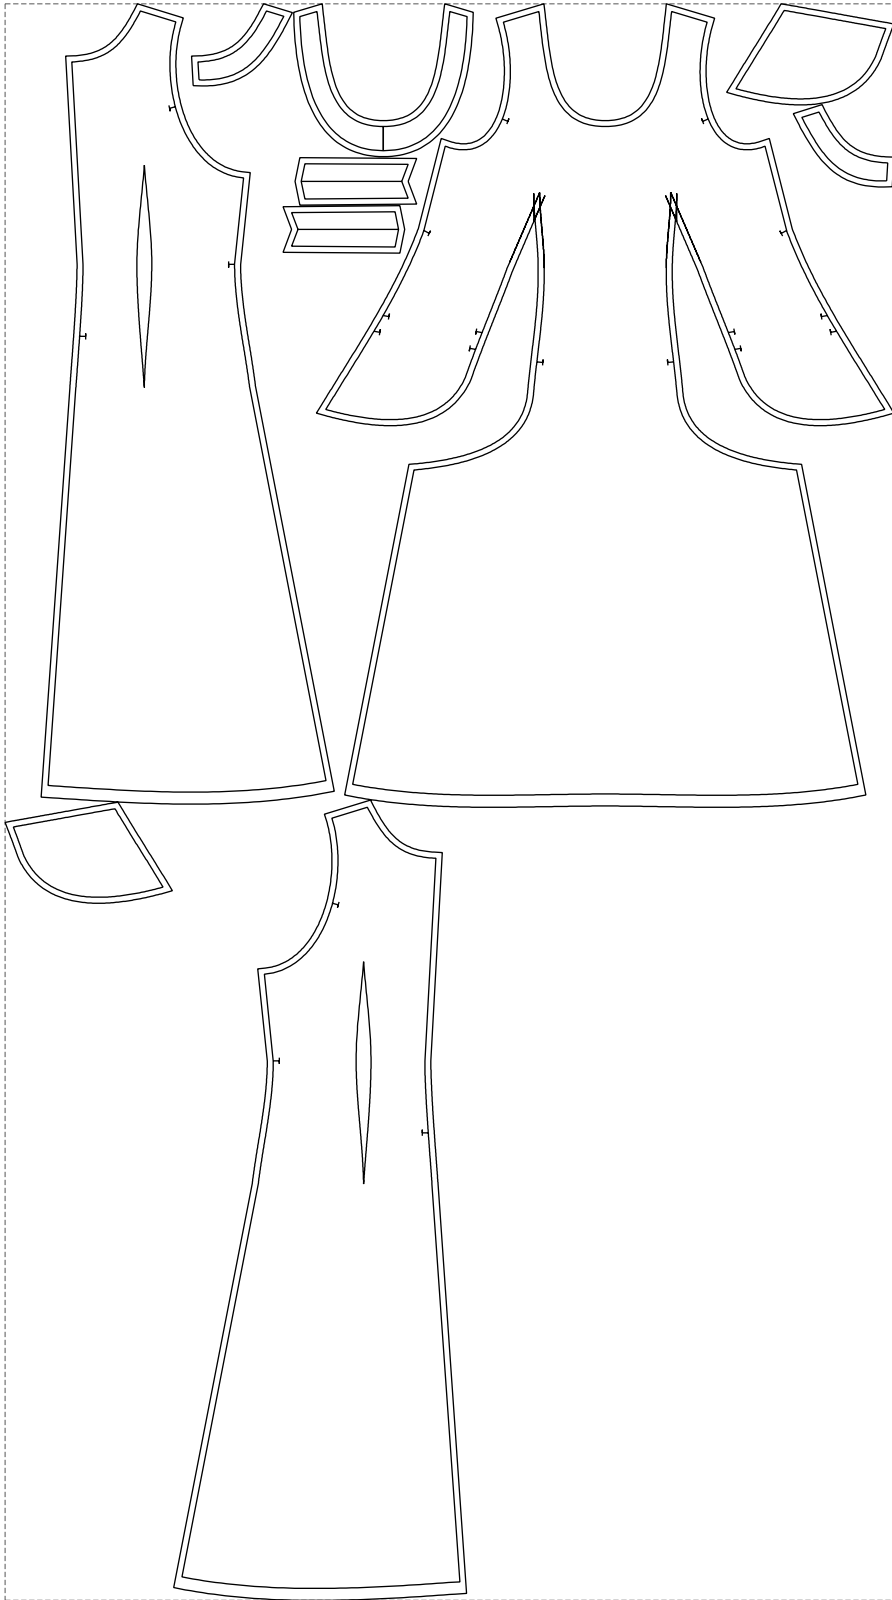

Not for print

Paper size: A4, size:1358.96 x1337.38 mm

# Example

size:1478.99 x2657.47 mm

Maneken =1 ver.0

rz\_1=170

rz\_16=100

rz\_17=85.4

rz\_18=80.2

rz\_19=108

rz\_20=105.4

---

. . . . .  
. . . . .  
. . . . .