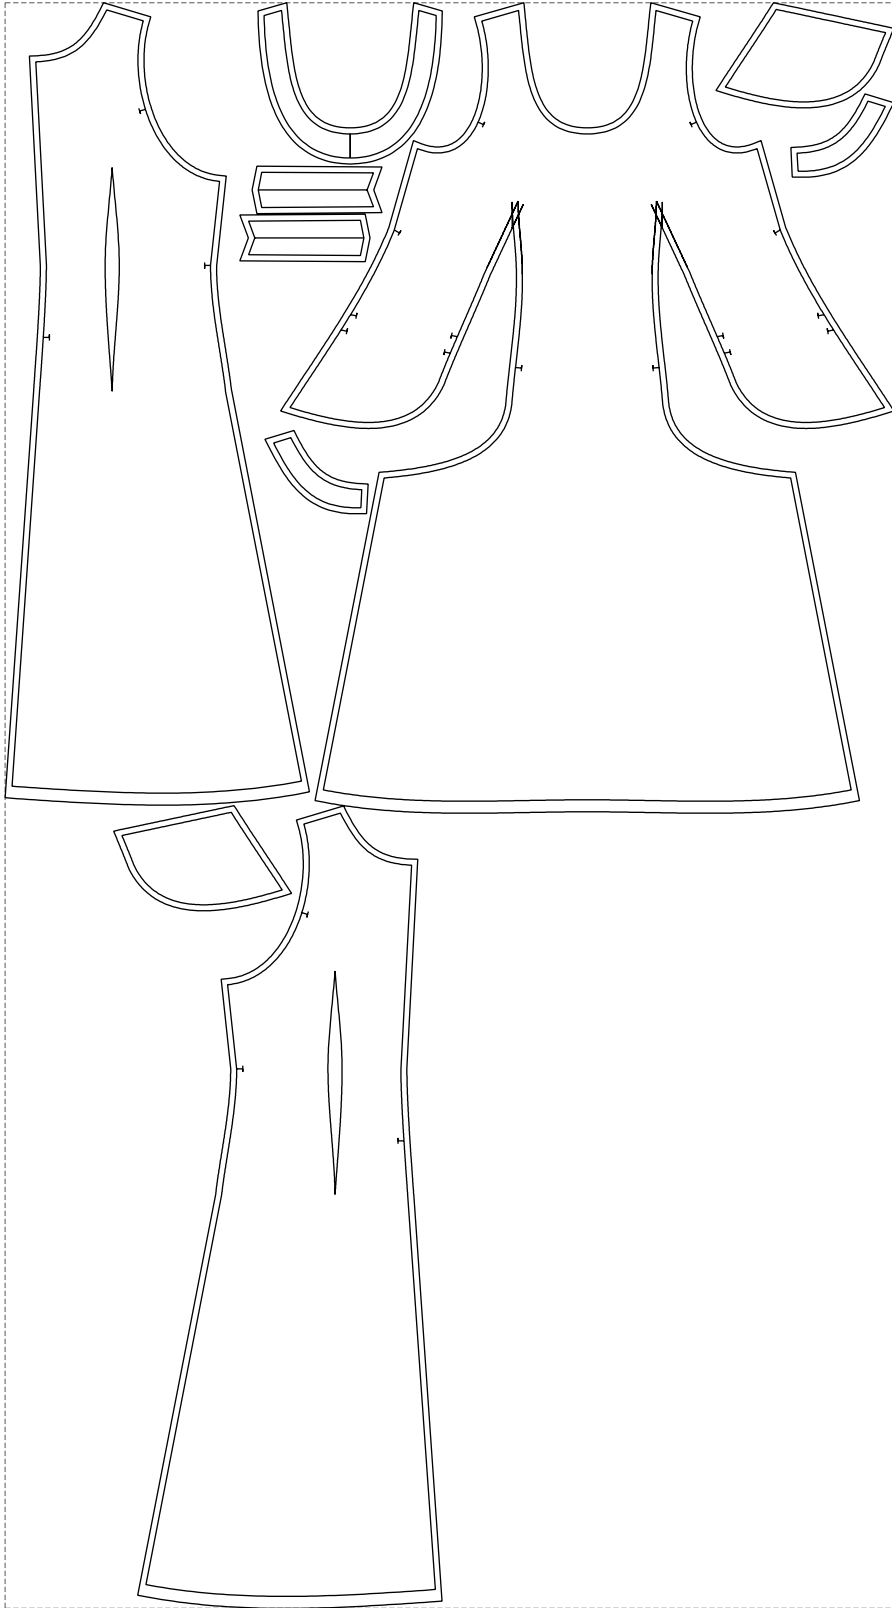

Not for print

Paper size: A4, size:1298.78 x1348.96 mm

# Example

size:1478.95 x2672.47 mm

Maneken =1 ver.0

rz\_1=170

rz\_16=108

rz\_17=92.5

rz\_18=89.2

rz\_19=116