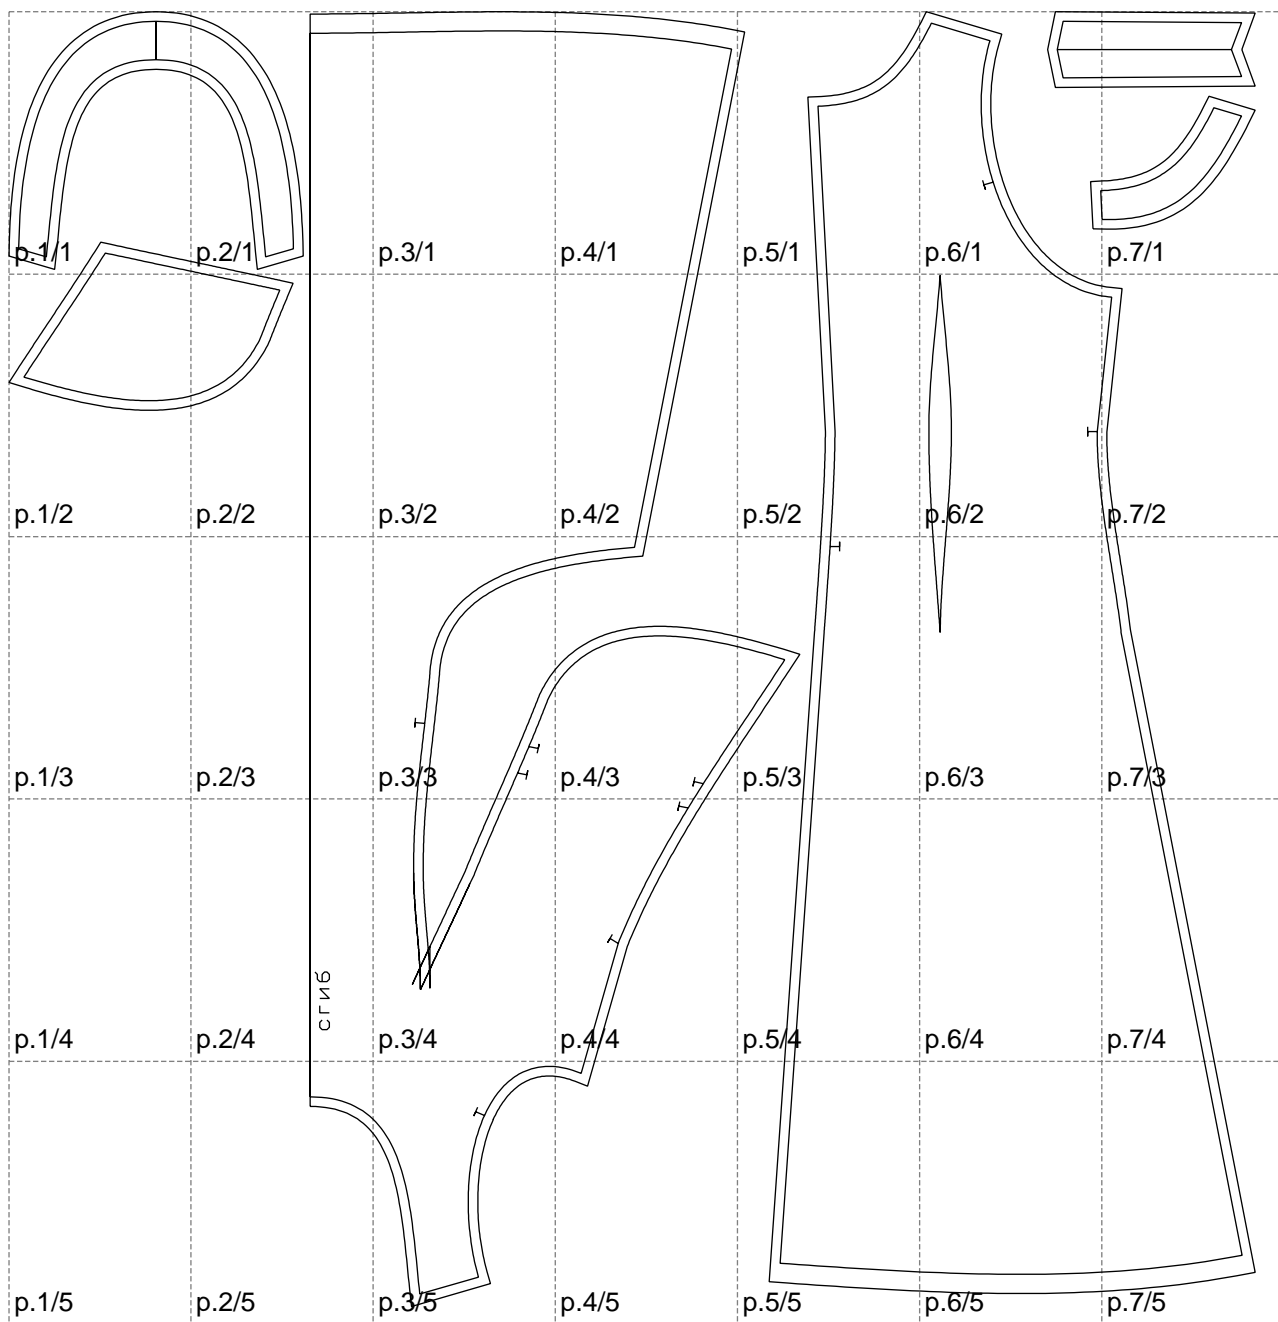

Not for print

Paper size: A4, size:1298.78 x1348.96 mm

# Example

size:1478.95 x2672.47 mm

Maneken =1 ver.0

rz\_1=170

rz\_16=108

rz\_17=92.5

rz\_18=89.2

rz\_19=116

rz\_20=113

---

. . . . .  
. . . . .  
. . . . .