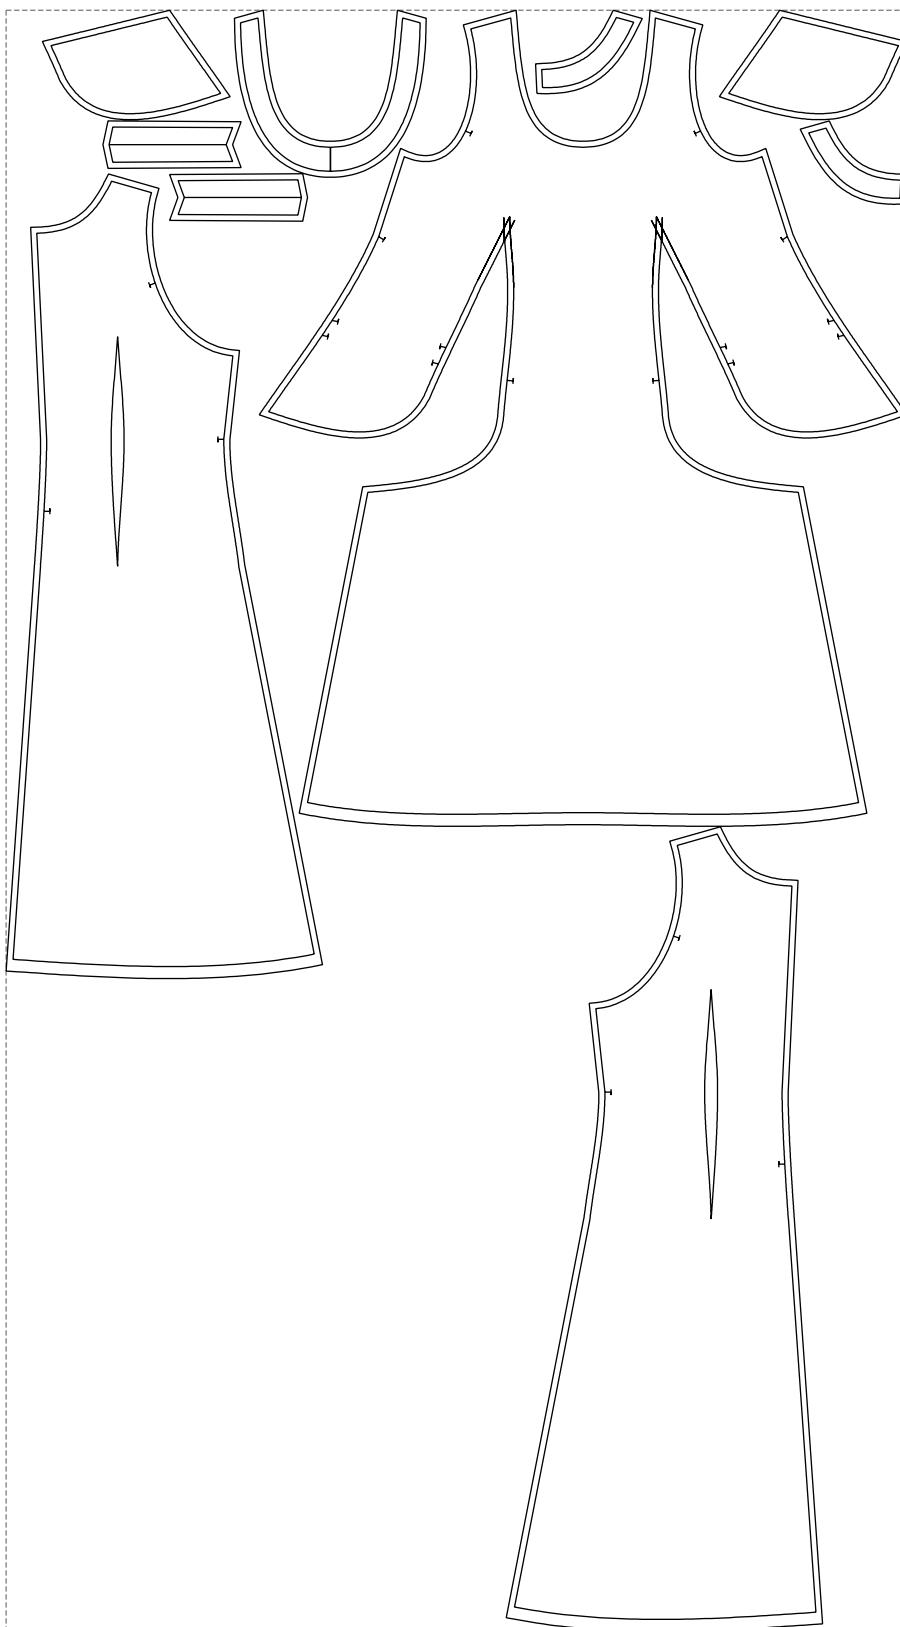

Not for print

Paper size: A4, size:1358.99 x1358.10 mm

# Example

size:1499.00 x2698.15 mm

Maneken =1 ver.0

rz\_1=170

rz\_16=116

rz\_17=100

rz\_18=98.8

rz\_19=124