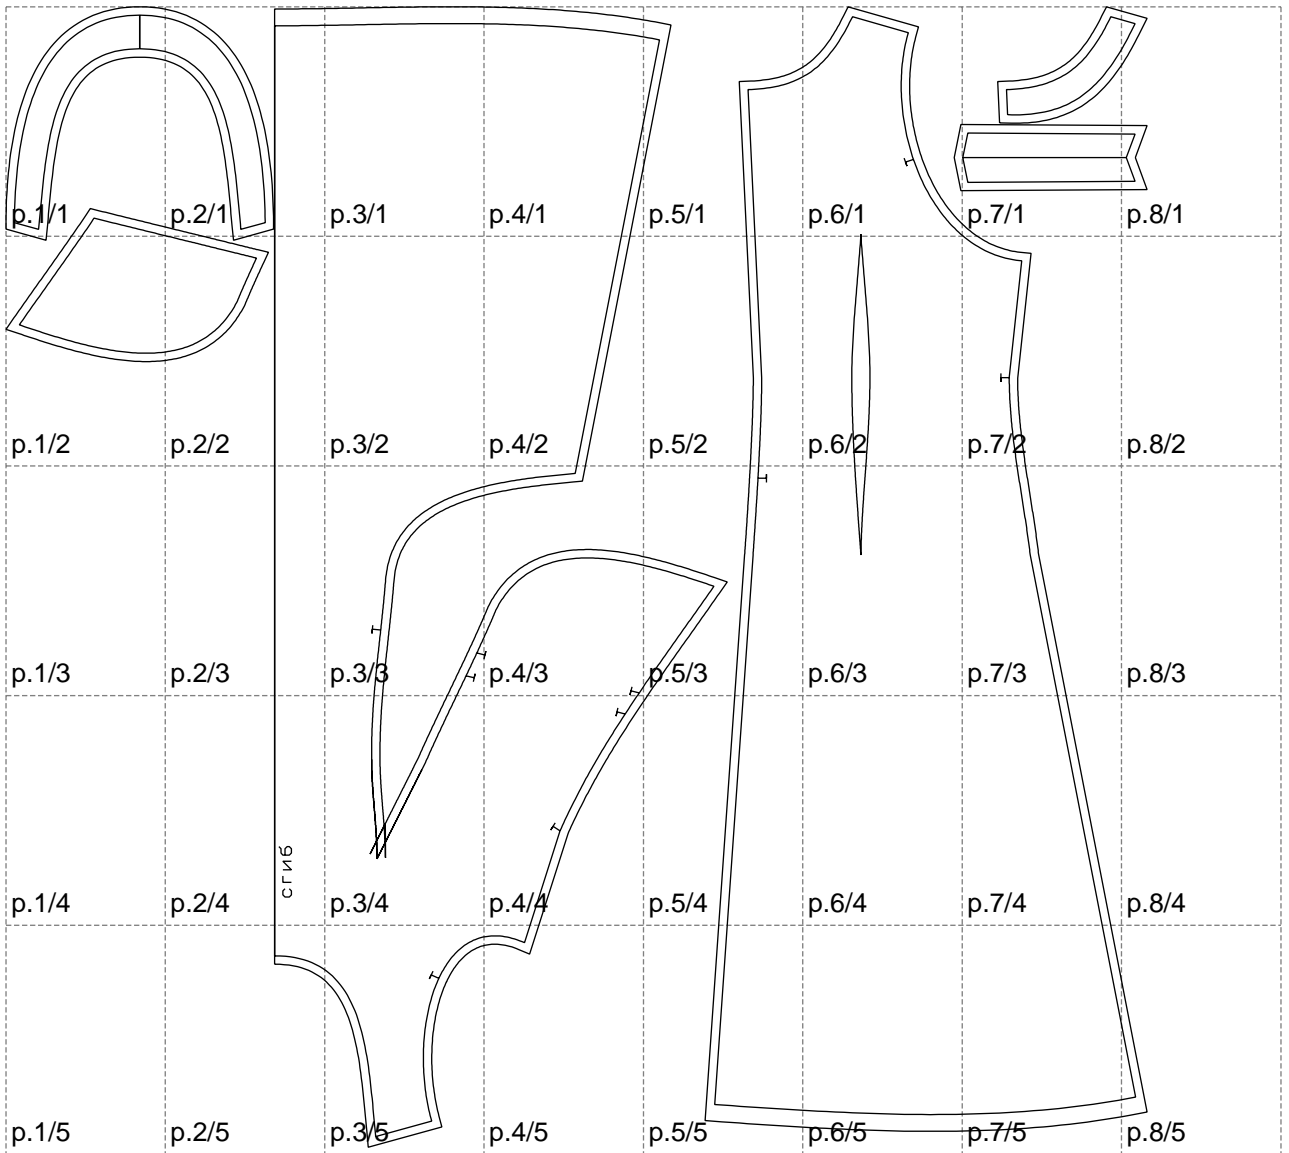

Not for print

Paper size: A4, size:1358.99 x1358.10 mm

# Example

size:1499.00 x2698.15 mm

Maneken =1 ver.0

rz\_1=170

rz\_16=116

rz\_17=100

rz\_18=98.8

rz\_19=124

rz\_20=121

---

. . . . .  
. . . . .  
. . . . .