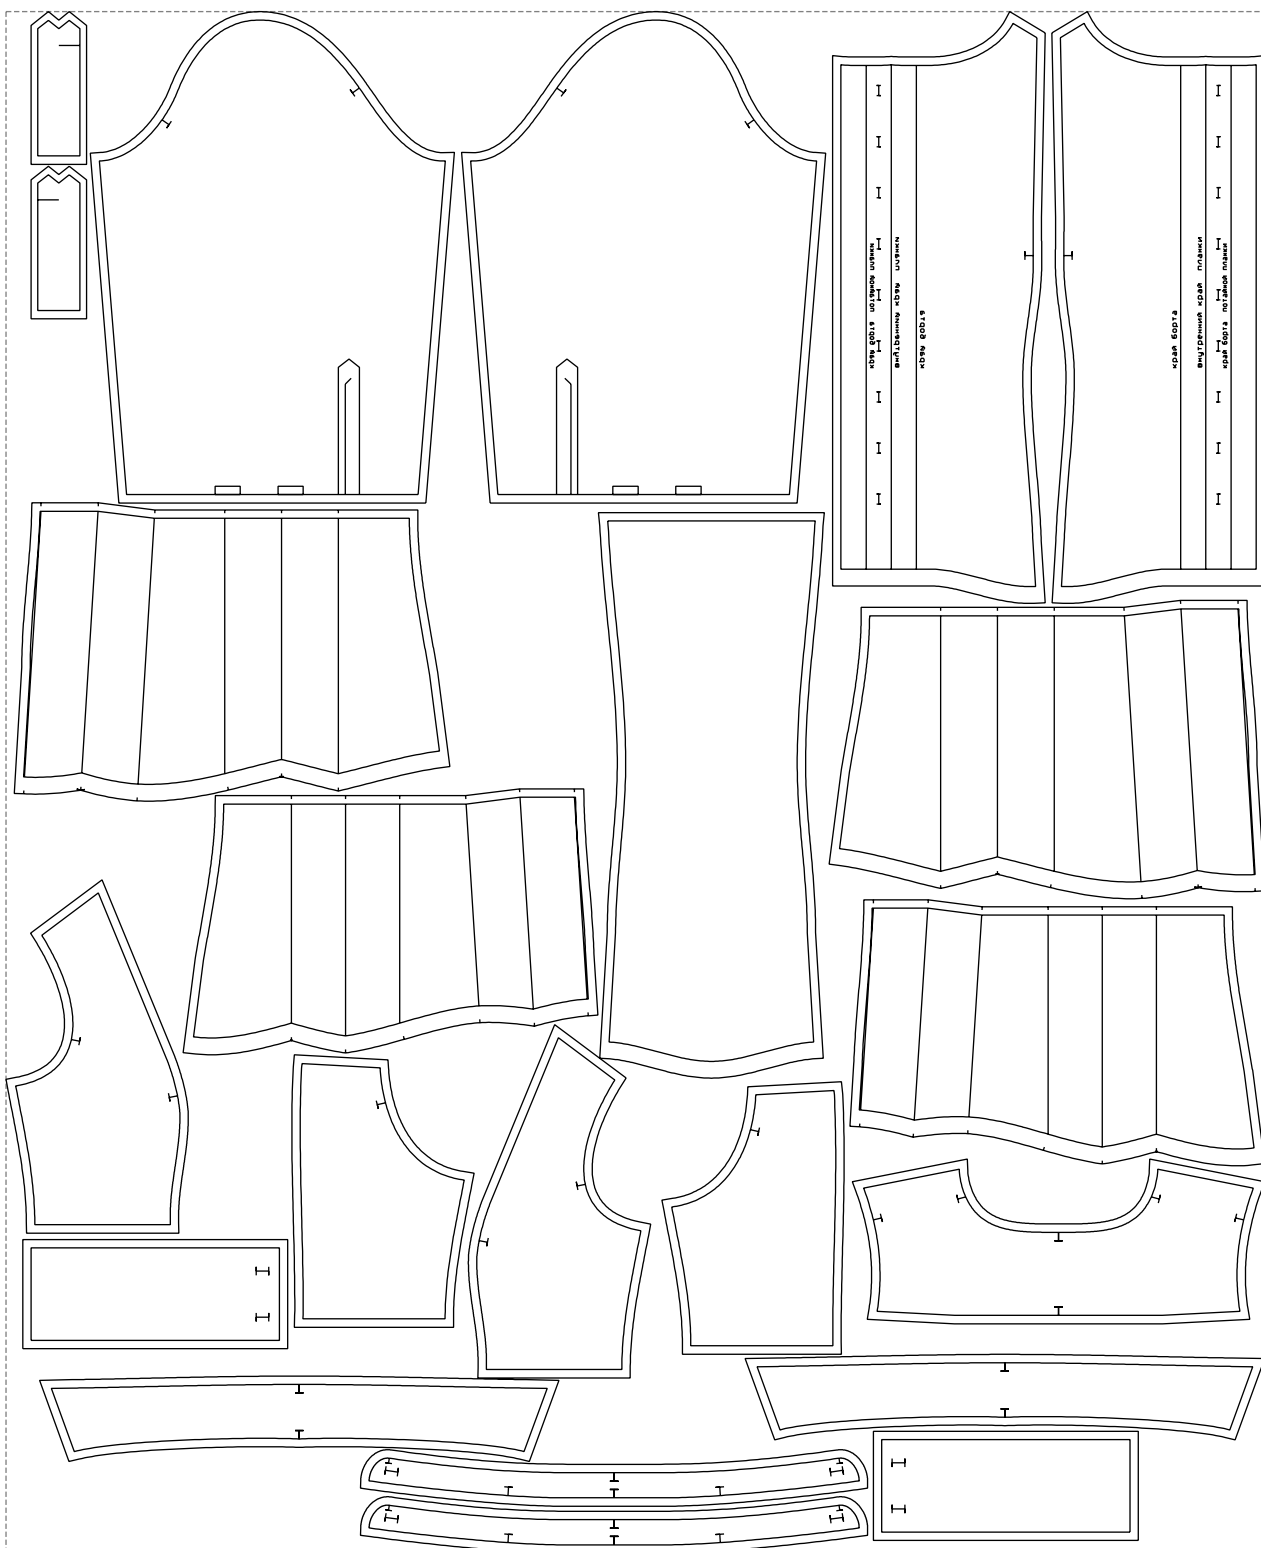

Not for print

Paper size: A4, size:1399.00 x1045.24 mm

# Example

size:1499.00 x1836.33 mm

Maneken =1 ver.0

rz\_1=170

rz\_16=116

rz\_17=100

rz\_18=98.8

rz\_19=124

rz\_20=121

---

. . . . .  
. . . . .  
. . . . .