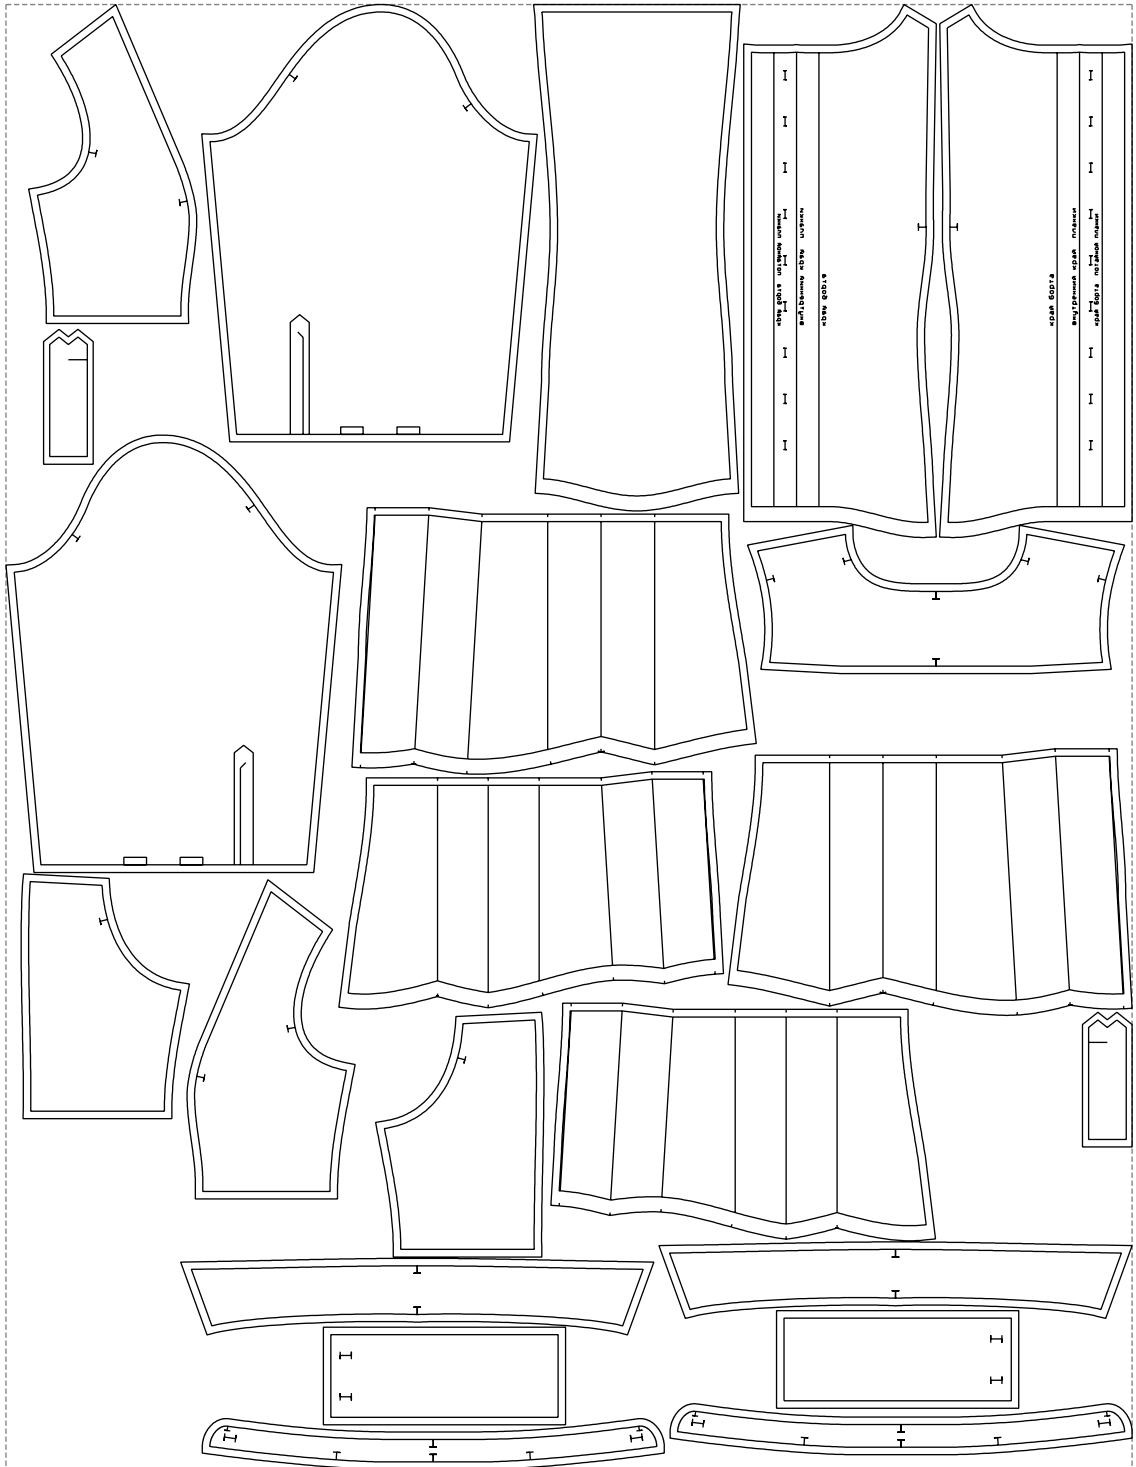

Not for print

Paper size: A4, size:1388.99 x1041.58 mm

# Example

size:1499.00 x1950.49 mm

Maneken =1 ver.0

rz\_1=170

rz\_16=120

rz\_17=104

rz\_18=103.6

rz\_19=128

rz\_20=125.1

---

. . . . .  
. . . . .  
. . . . .