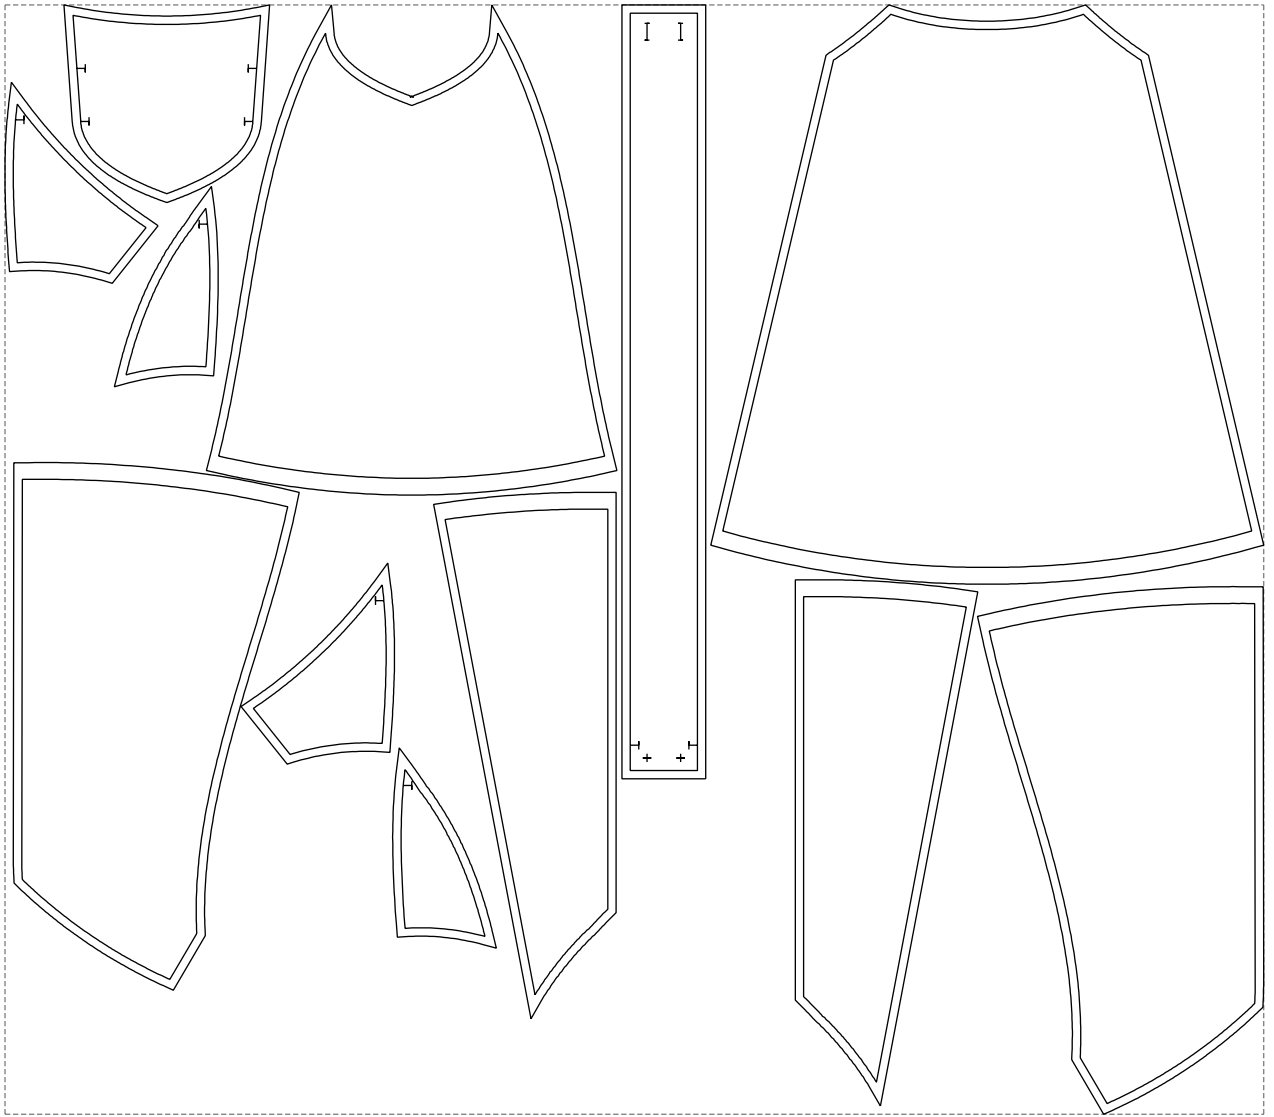

# Example

size:1499.00 x1321.53 mm

Maneken =1 ver.0

rz\_1=170

rz\_16=100

rz\_17=85.4

rz\_18=80.2

rz\_19=108

rz\_20=105.4

---

. . . . .  
. . . . .  
. . . . .