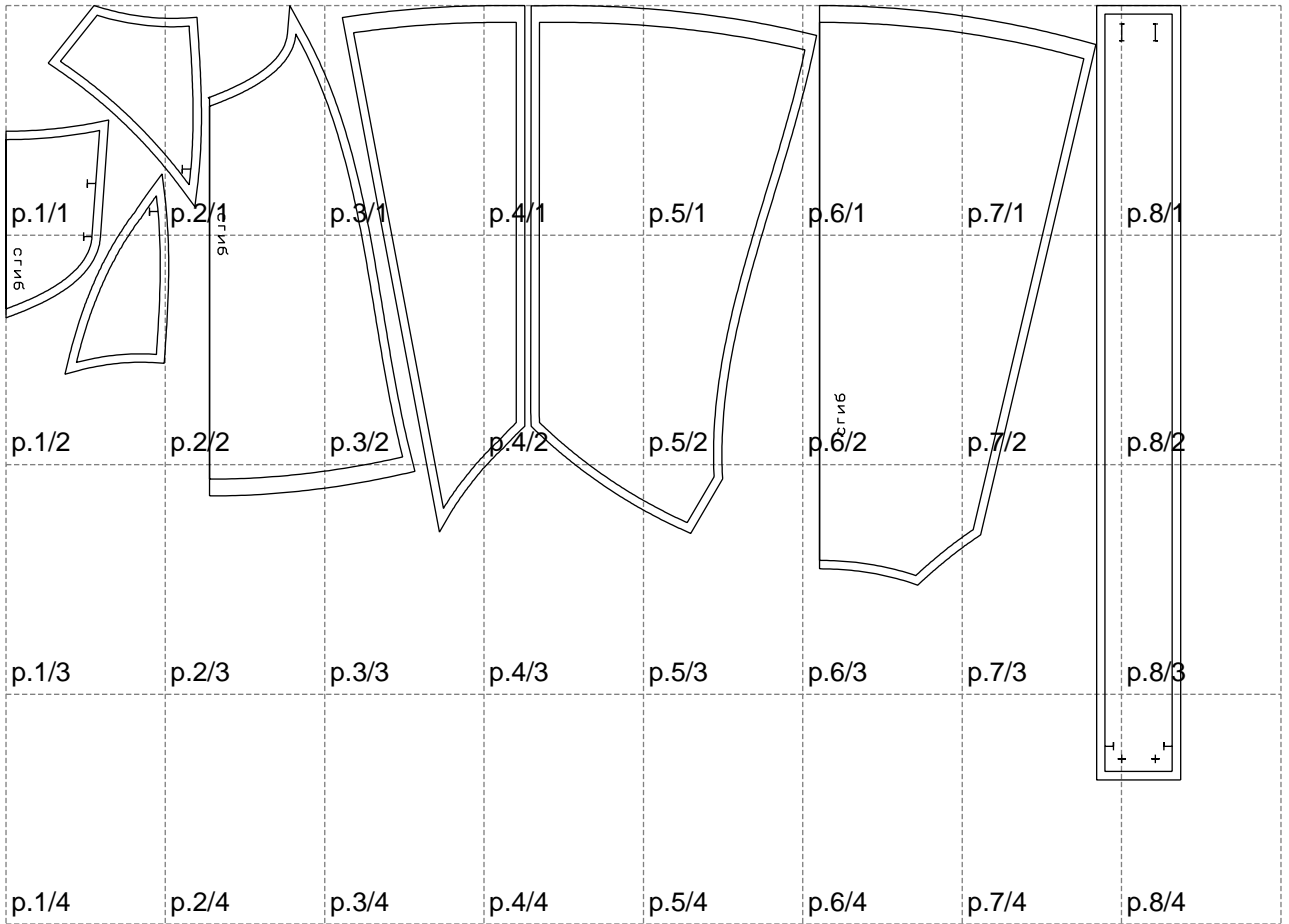

Not for print

Paper size: A4, size:1399.00 x921.99 mm

# Example

size:1499.00 x1321.53 mm

Maneken =1 ver.0

rz\_1=170

rz\_16=100

rz\_17=85.4

rz\_18=80.2

rz\_19=108

rz\_20=105.4

---

. . . . .  
. . . . .  
. . . . .