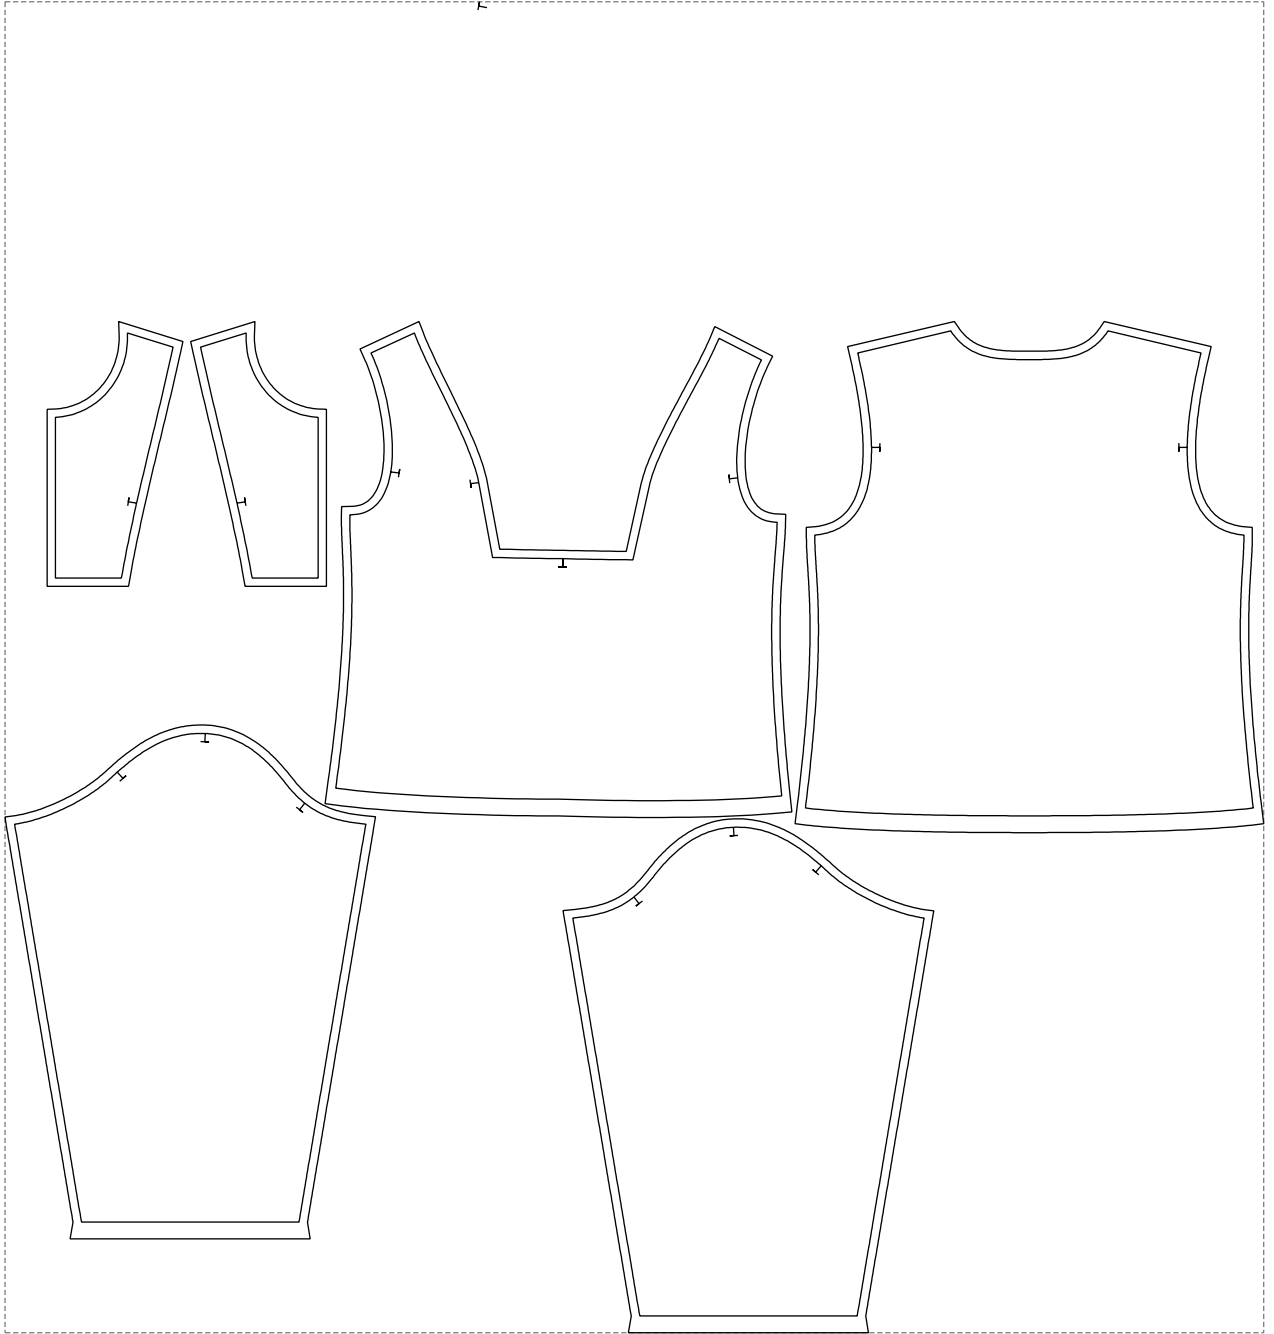

# Example

size:1499.00 x1585.32 mm

Maneken =1 ver.0

rz\_1=170

rz\_16=92

rz\_17=78.8

rz\_18=71.8

rz\_19=100