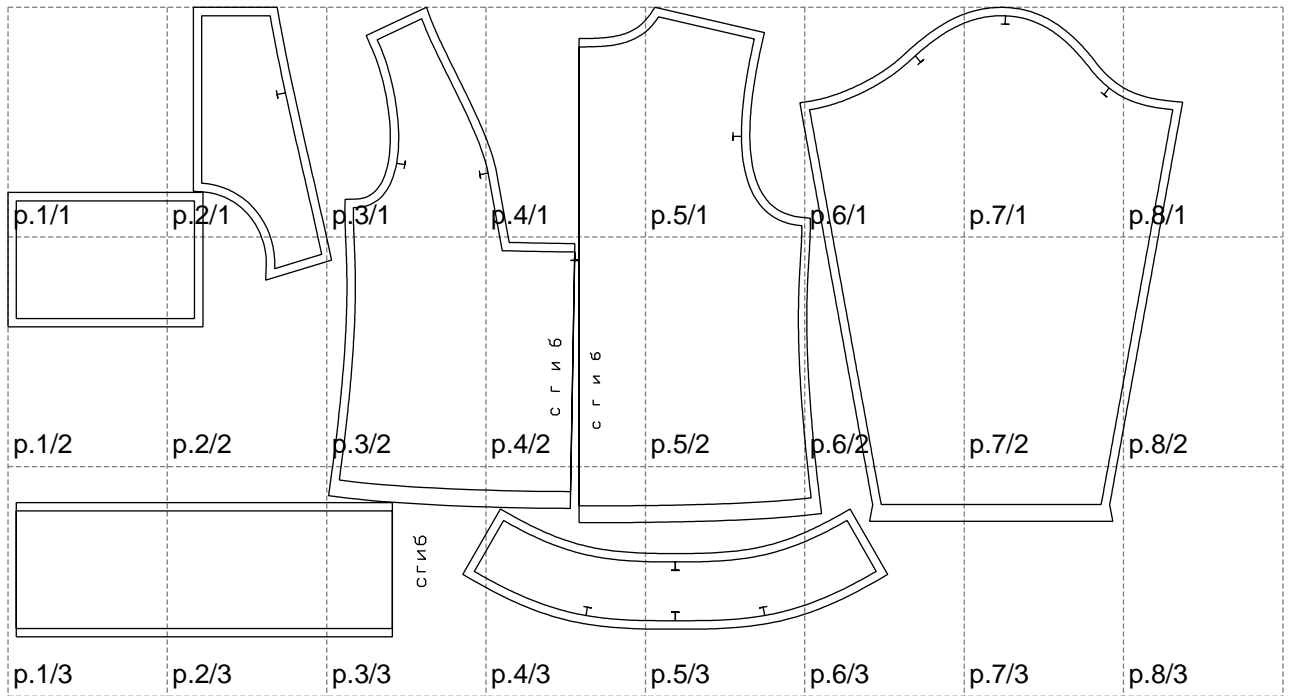

Not for print

Paper size: A4, size:1399.00 x749.63 mm

# Example

size:1499.00 x1590.62 mm

Maneken =1 ver.0

rz\_1=170

rz\_16=96

rz\_17=82

rz\_18=76

rz\_19=104

rz\_20=101.8

---

. . . . .  
. . . . .  
. . . . .