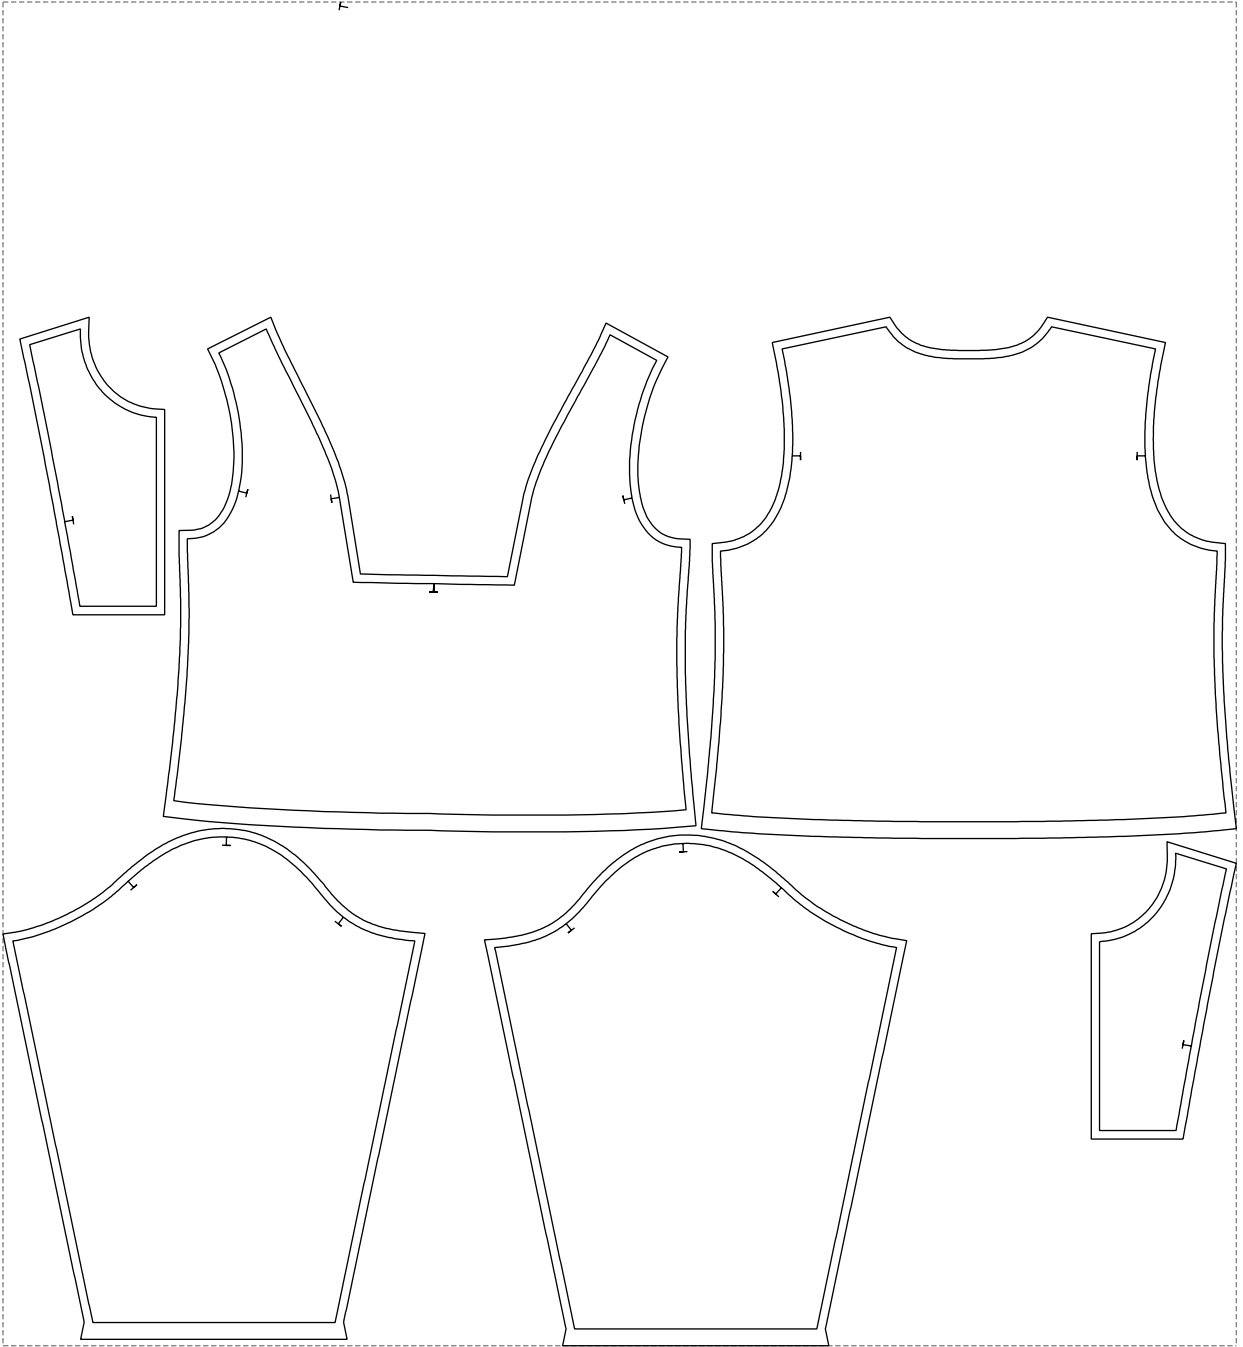

# Example

size:1468.81 x1600.75 mm

Maneken =1 ver.0

rz\_1=170

rz\_16=108

rz\_17=92.5

rz\_18=89.2

rz\_19=116