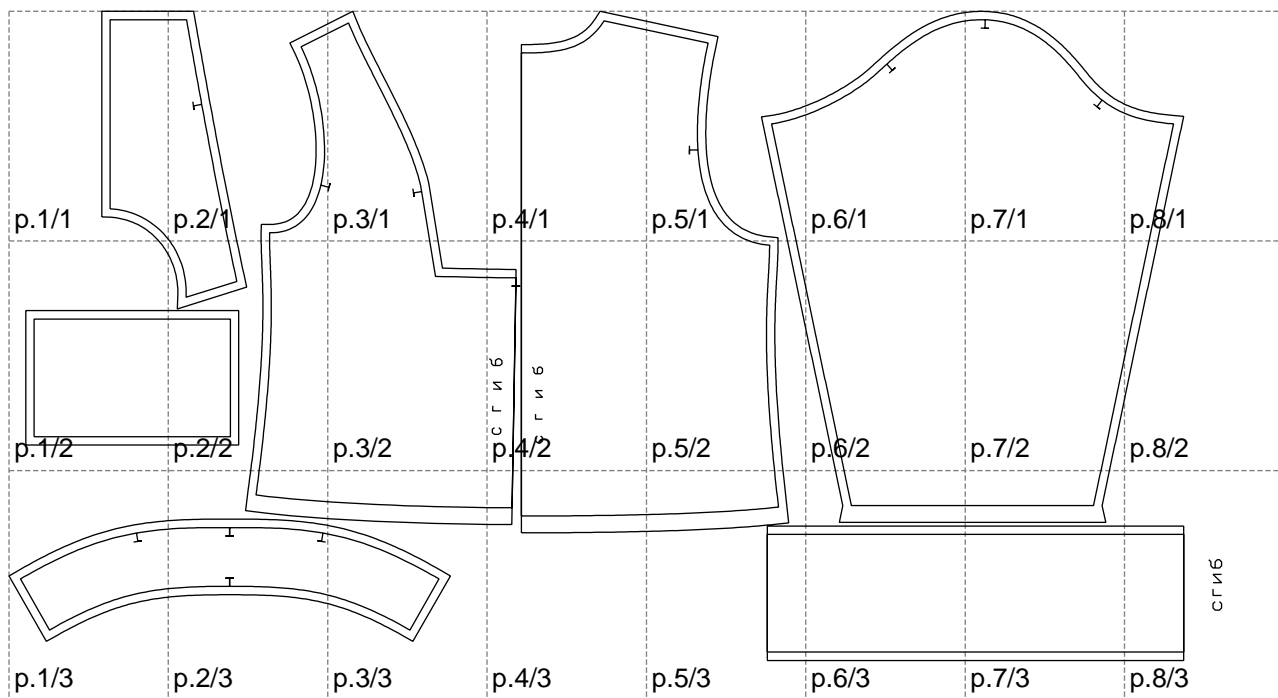

Not for print

Paper size: A4, size:1444.08 x772.92 mm

# Example

size:1468.81 x1600.75 mm

Maneken =1 ver.0

rz\_1=170

rz\_16=108

rz\_17=92.5

rz\_18=89.2

rz\_19=116

rz\_20=113

---

. . . . .  
. . . . .  
. . . . .