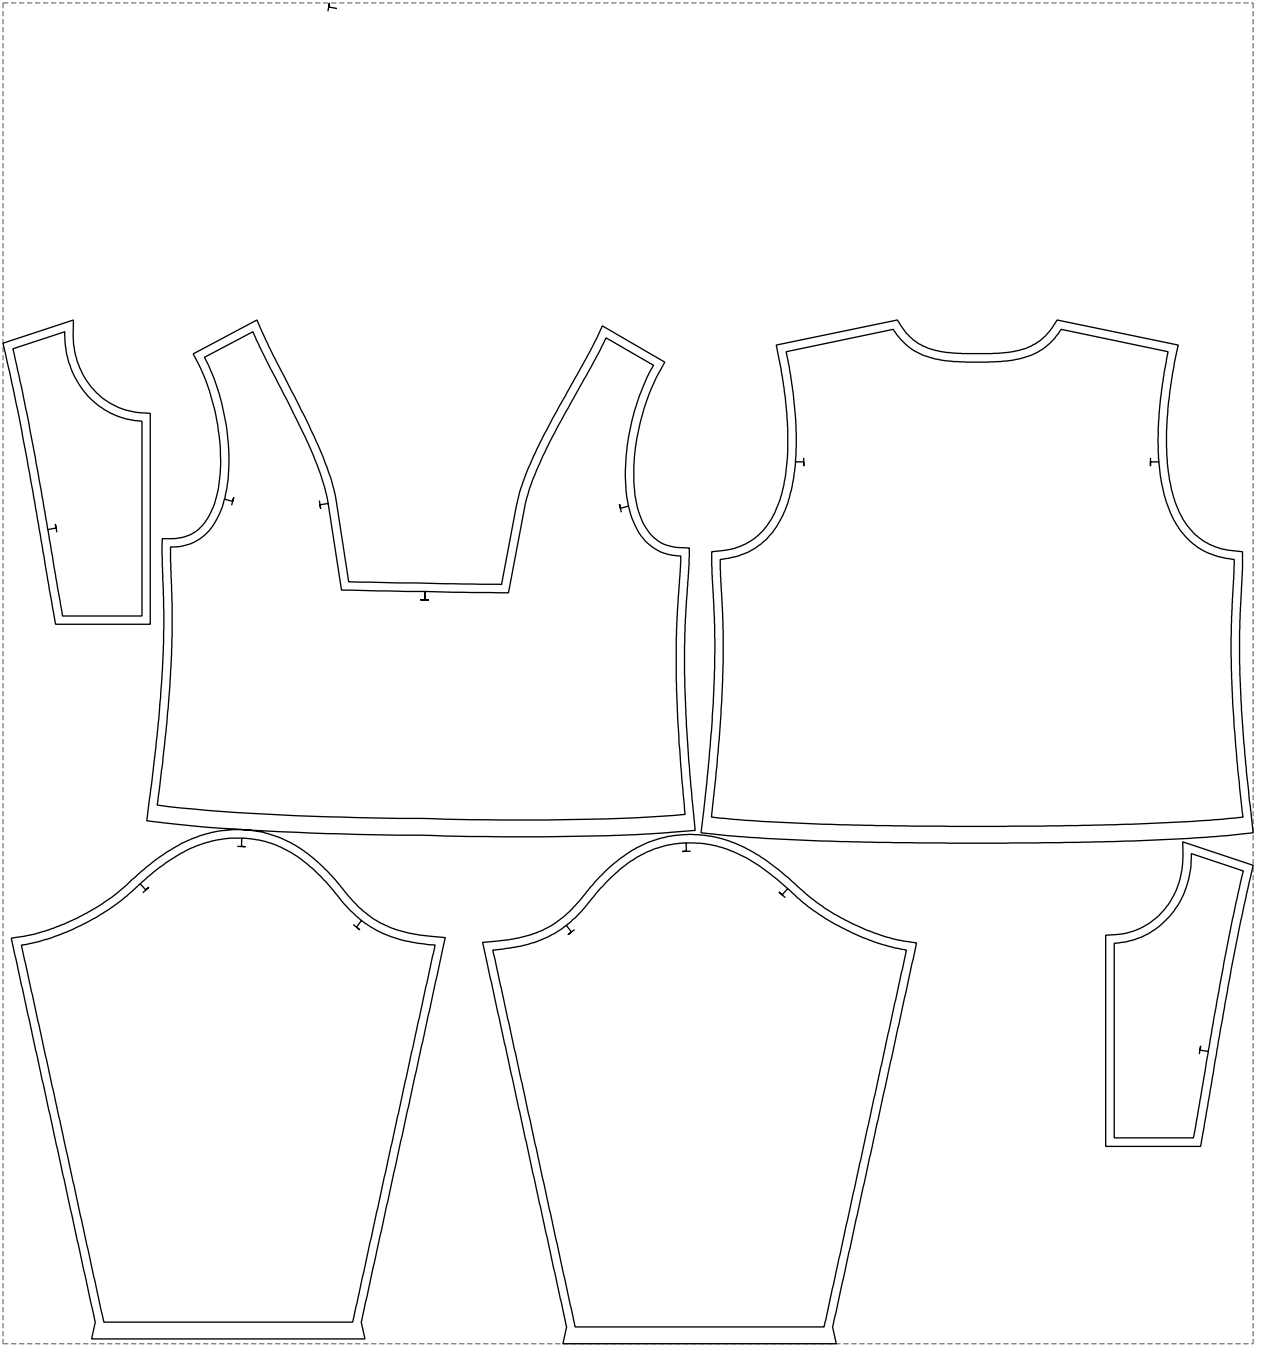

# Example

size:1488.97 x1597.32 mm

Maneken =1 ver.0

rz\_1=170

rz\_16=112

rz\_17=96.2

rz\_18=94

rz\_19=120