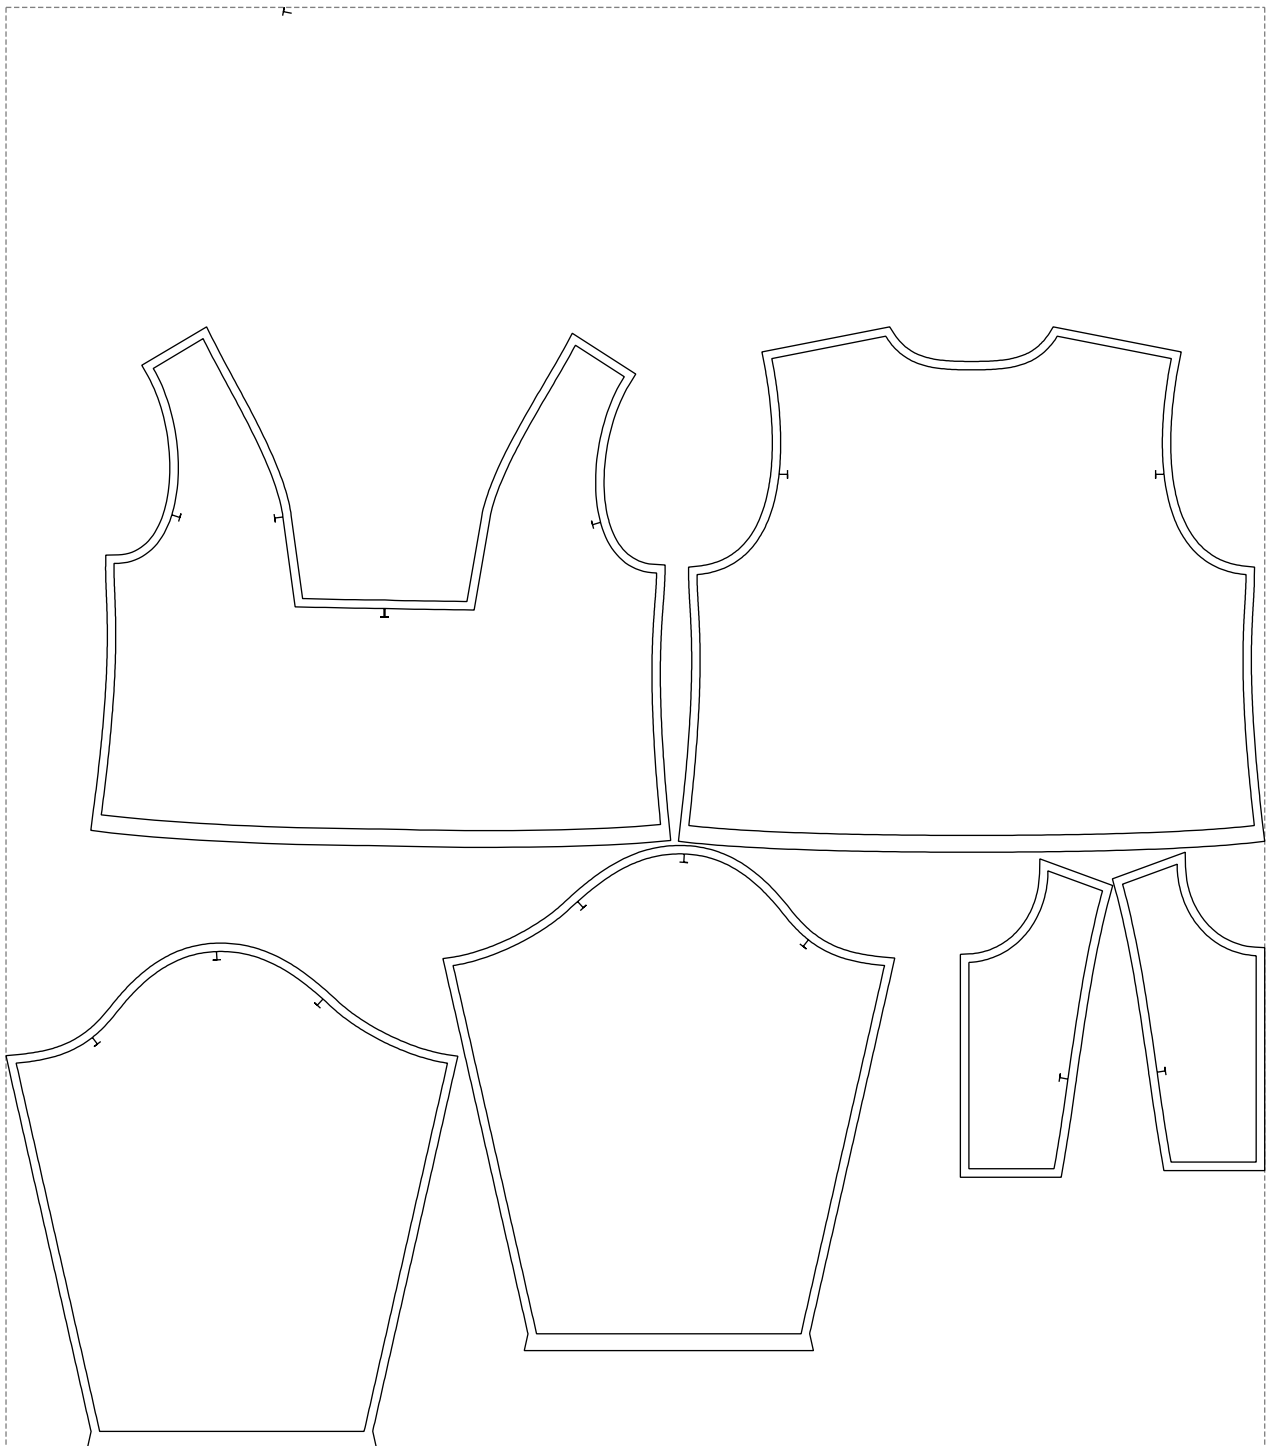

Not for print

Paper size: A4, size:1429.23 x889.77 mm

# Example

size:1499.00 x1716.24 mm

Maneken =1 ver.0

rz\_1=170

rz\_16=120

rz\_17=104

rz\_18=103.6

rz\_19=128

rz\_20=125.1

---

. . . . .  
. . . . .  
. . . . .