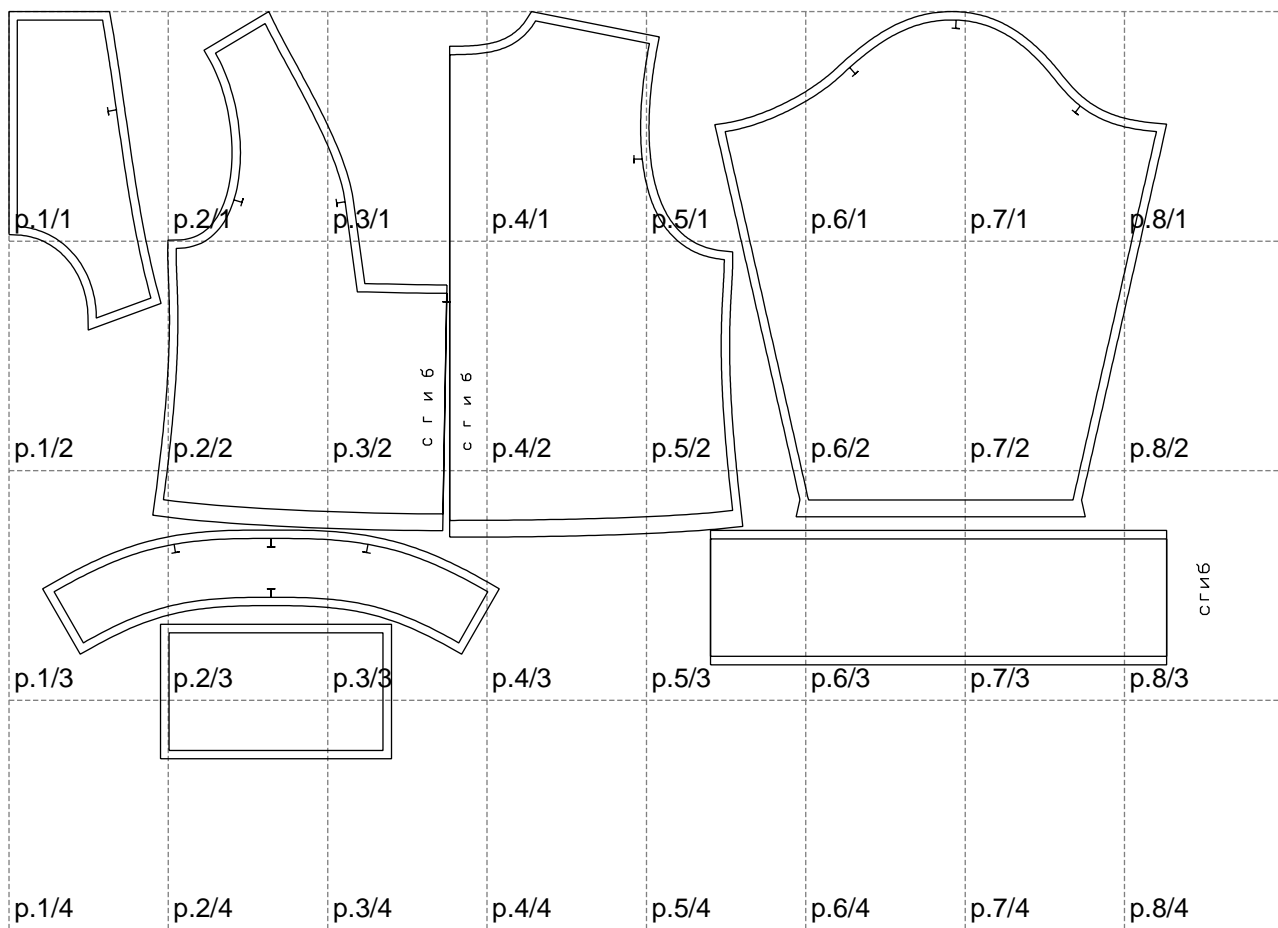

Not for print

Paper size: A4, size:1429.23 x889.77 mm

# Example

size:1499.00 x1716.24 mm

Maneken =1 ver.0

rz\_1=170

rz\_16=120

rz\_17=104

rz\_18=103.6

rz\_19=128

rz\_20=125.1

---

. . . . .  
. . . . .  
. . . . .