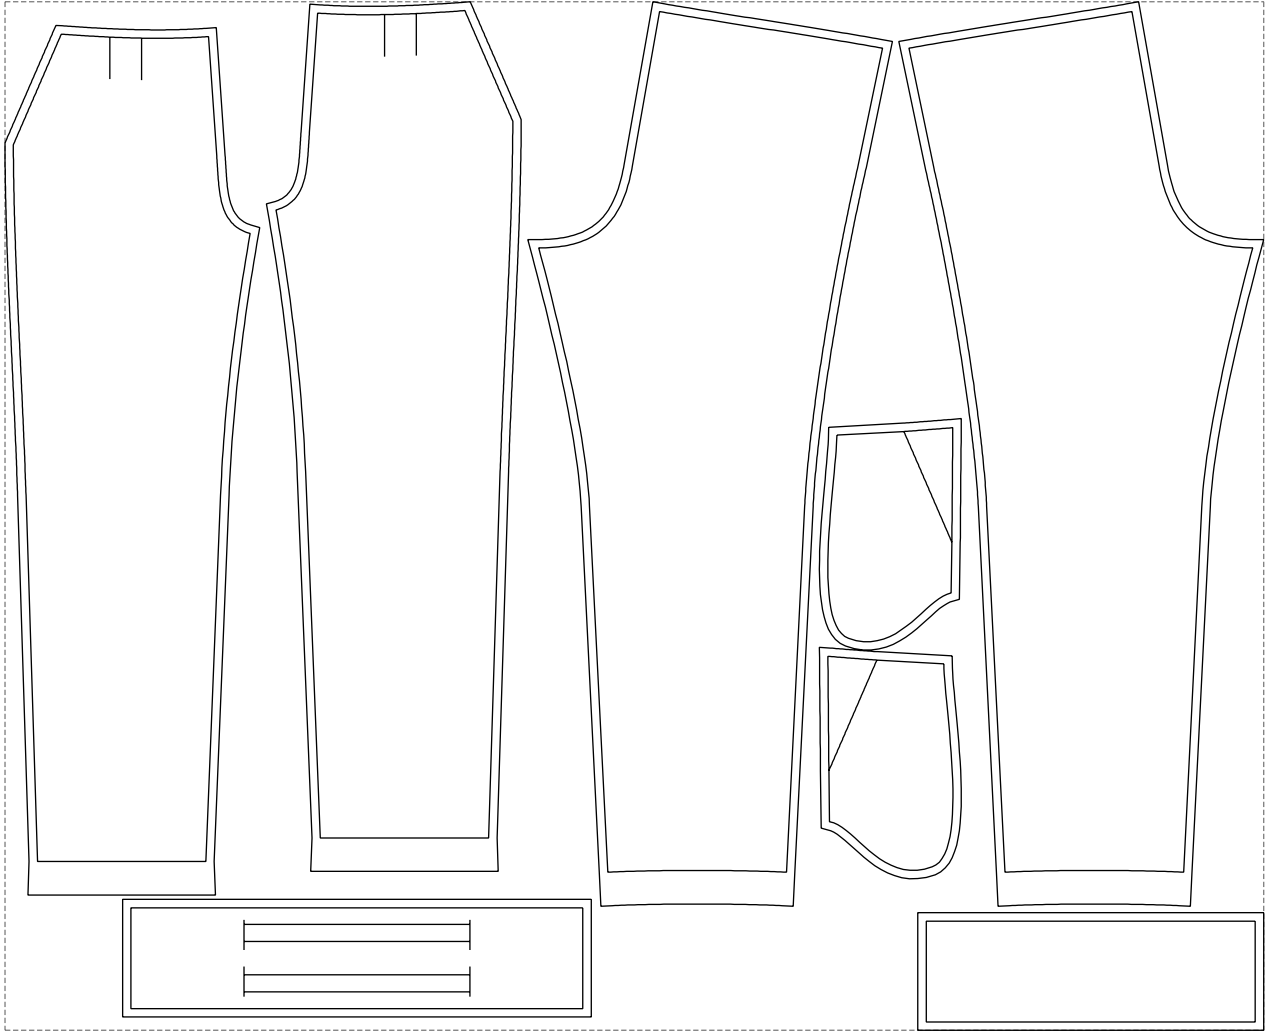

Not for print

Paper size: A4, size:1399.00 x1077.26 mm

# Example

size:1499.00 x1225.12 mm

Maneken =1 ver.0

rz\_1=170

rz\_16=88

rz\_17=75.6

rz\_18=67.6

rz\_19=96

rz\_20=94.6

---

. . . . .  
. . . . .  
. . . . .