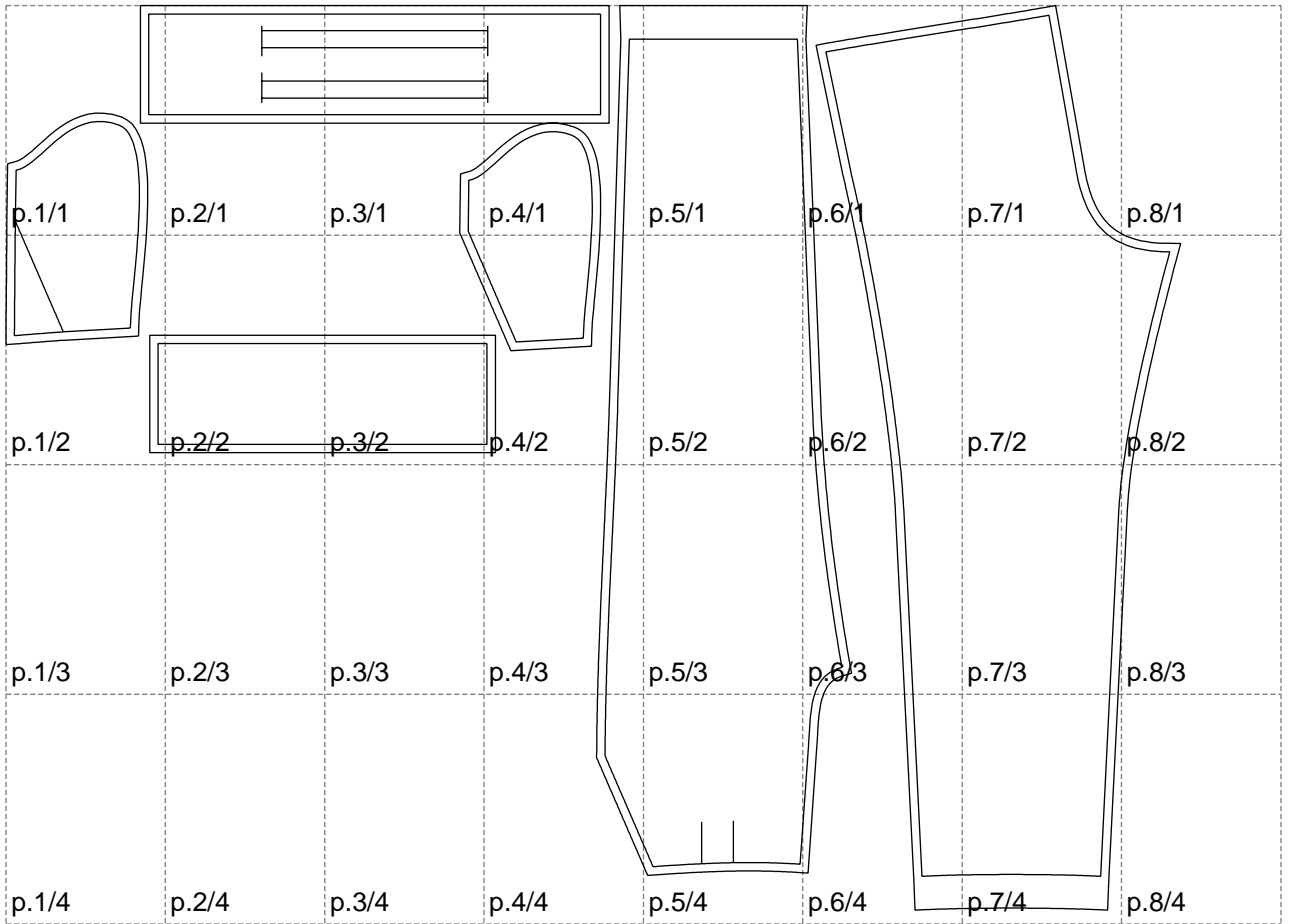

Not for print

Paper size: A4, size:1399.00 x1077.26 mm

# Example

size:1499.00 x1225.12 mm

Maneken =1 ver.0

rz\_1=170

rz\_16=88

rz\_17=75.6

rz\_18=67.6

rz\_19=96

rz\_20=94.6

---

. . . . .  
. . . . .  
. . . . .