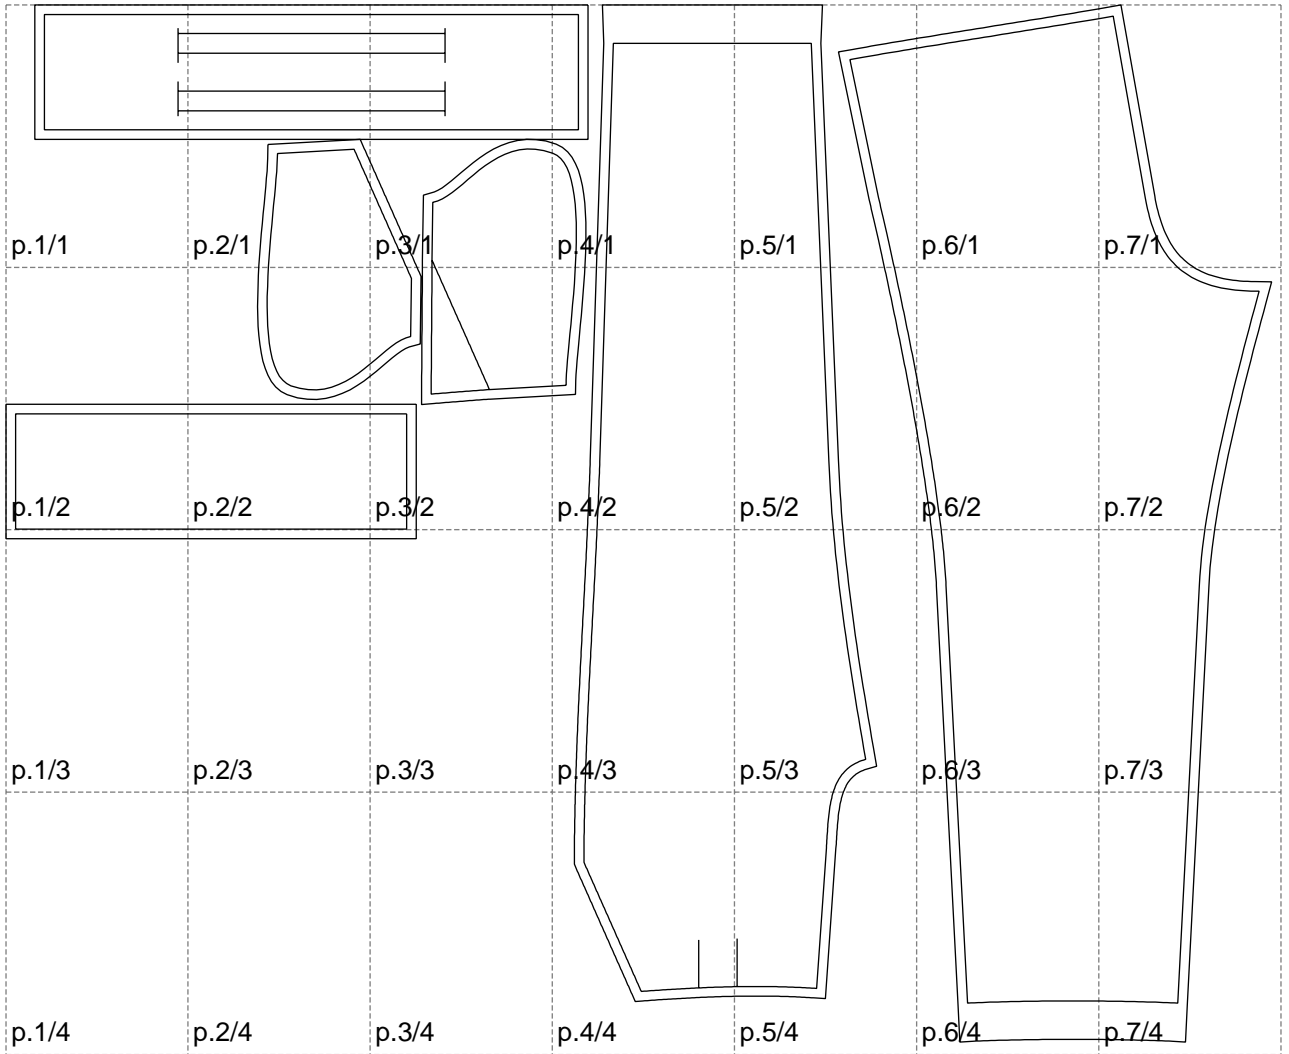

Not for print

Paper size: A4, size:1318.88 x1080.47 mm

# Example

size:1499.00 x1798.64 mm

Maneken =1 ver.0

rz\_1=170

rz\_16=92

rz\_17=78.8

rz\_18=71.8

rz\_19=100

rz\_20=98.1

---

. . . . .  
. . . . .  
. . . . .