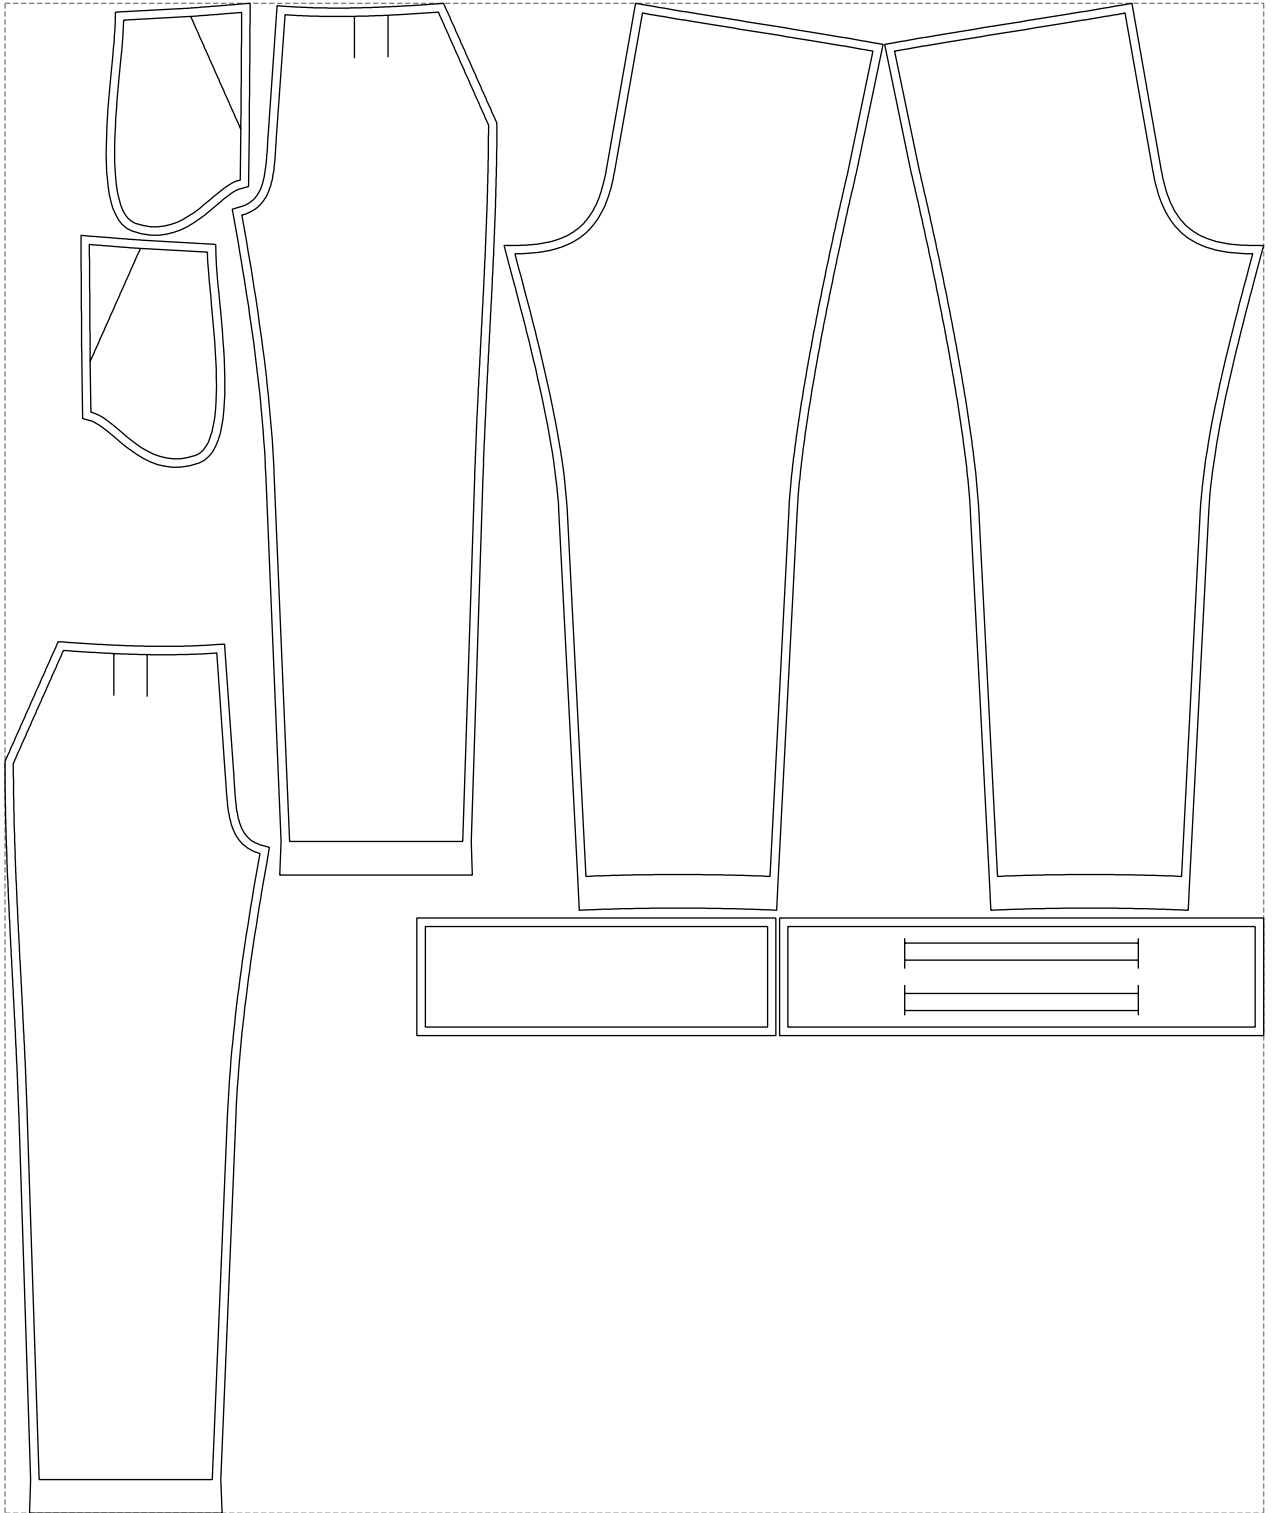

# Example

size:1499.00 x1798.64 mm

Maneken =1 ver.0

rz\_1=170

rz\_16=92

rz\_17=78.8

rz\_18=71.8

rz\_19=100