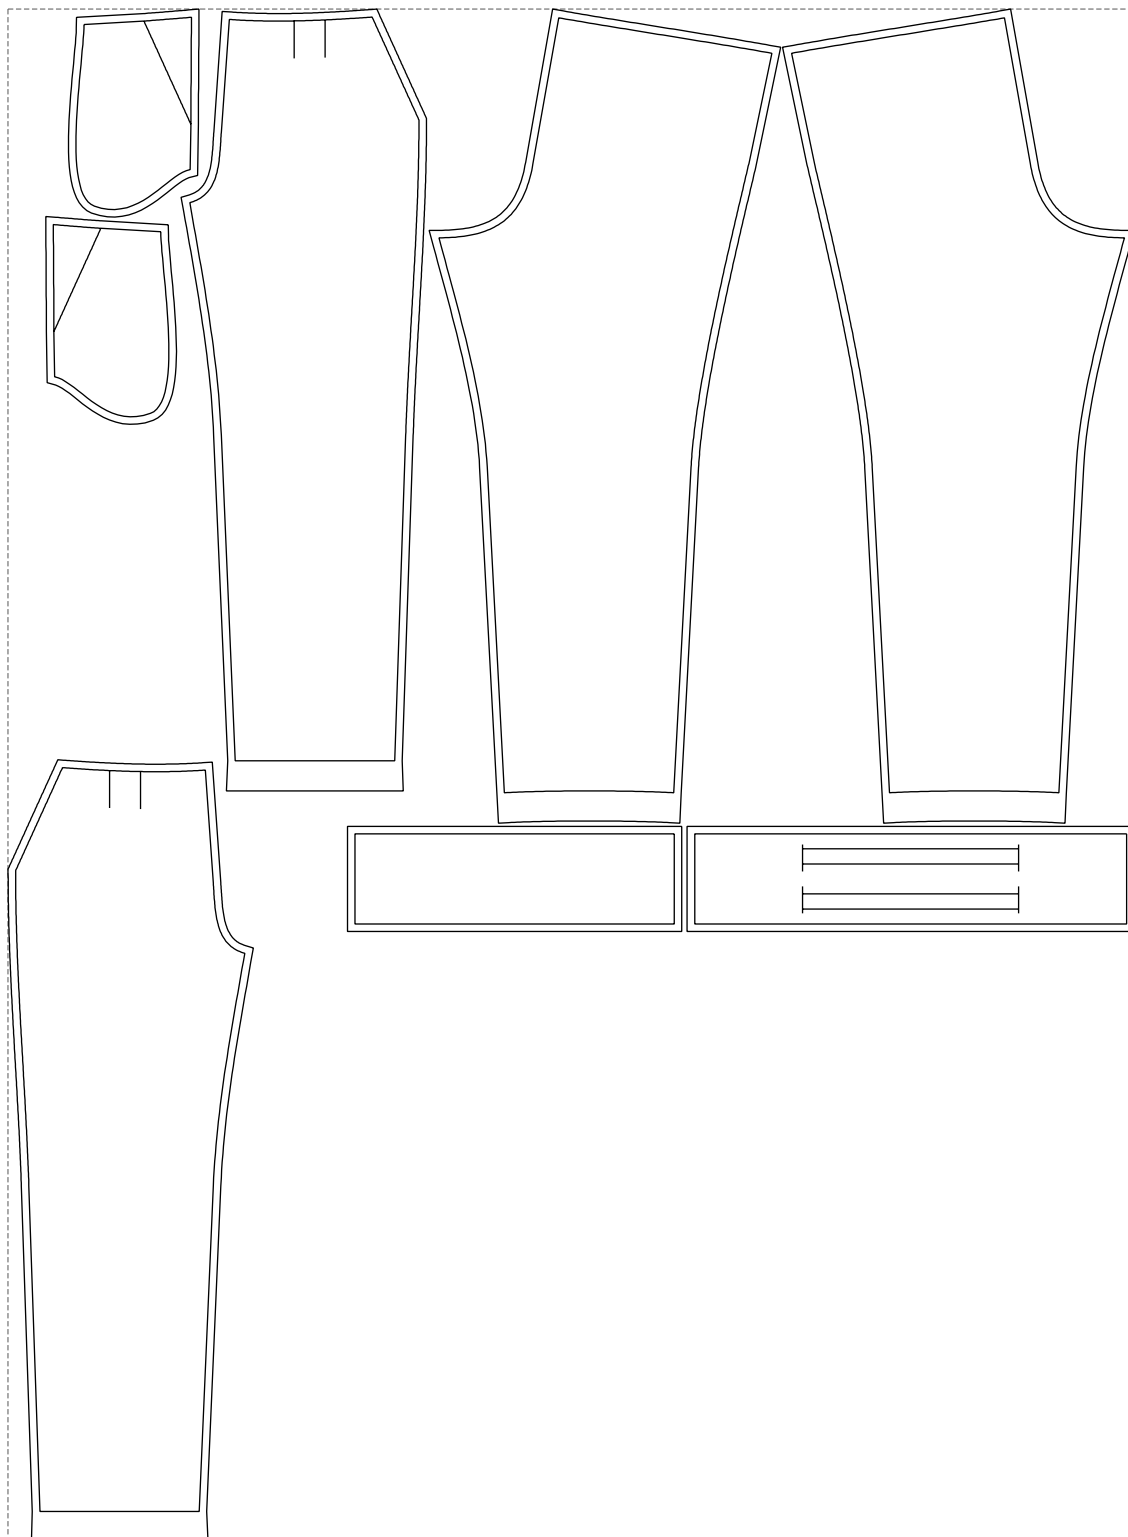

Not for print

Paper size: A4, size:1358.83 x1083.73 mm

# Example

size:1499.00 x2040.19 mm

Maneken =1 ver.0

rz\_1=170

rz\_16=96

rz\_17=82

rz\_18=76

rz\_19=104

rz\_20=101.8

---

. . . . .  
. . . . .  
. . . . .