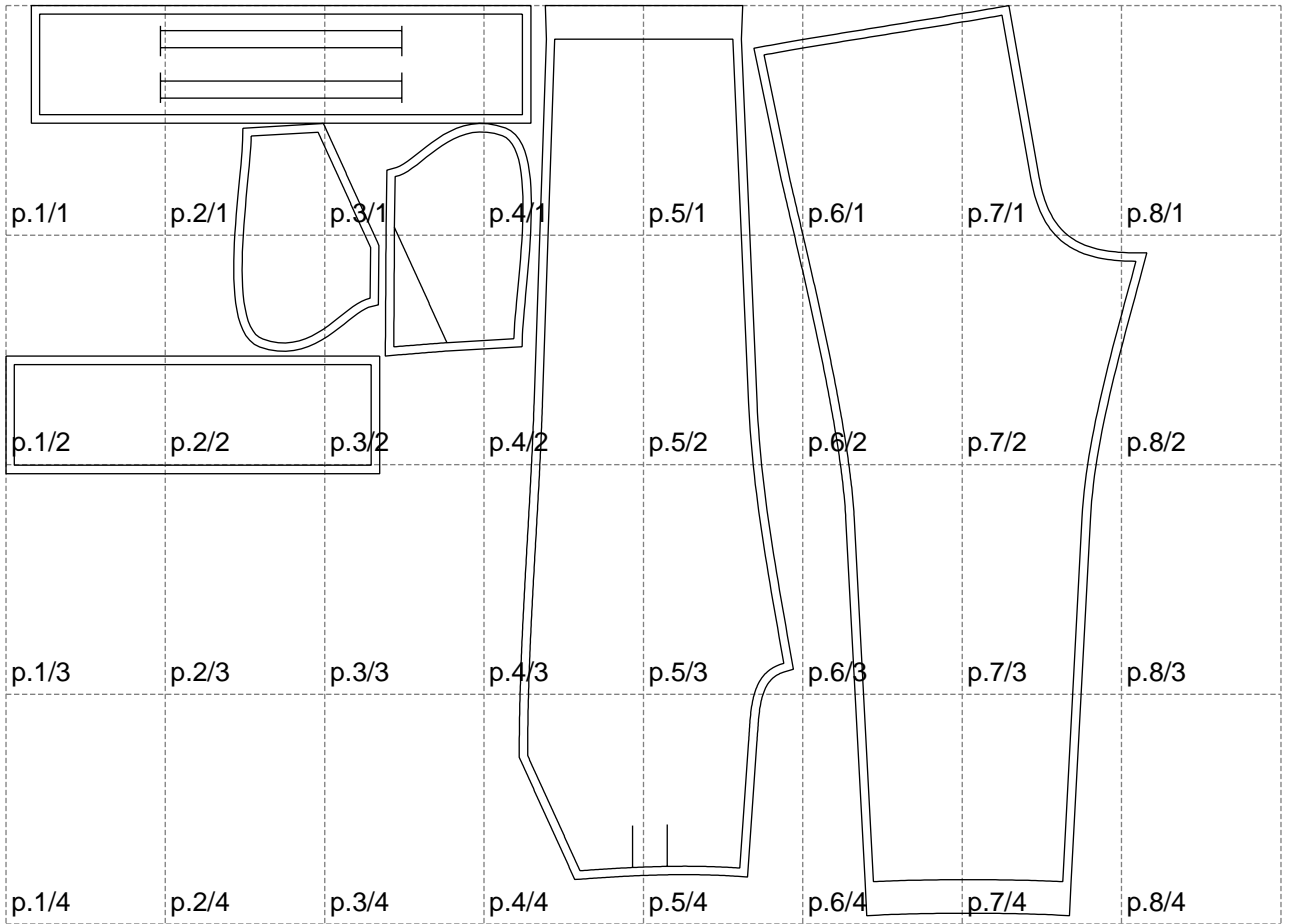

Not for print

Paper size: A4, size:1358.83 x1083.73 mm

# Example

size:1499.00 x2040.19 mm

Maneken =1 ver.0

rz\_1=170

rz\_16=96

rz\_17=82

rz\_18=76

rz\_19=104

rz\_20=101.8

---

. . . . .  
. . . . .  
. . . . .