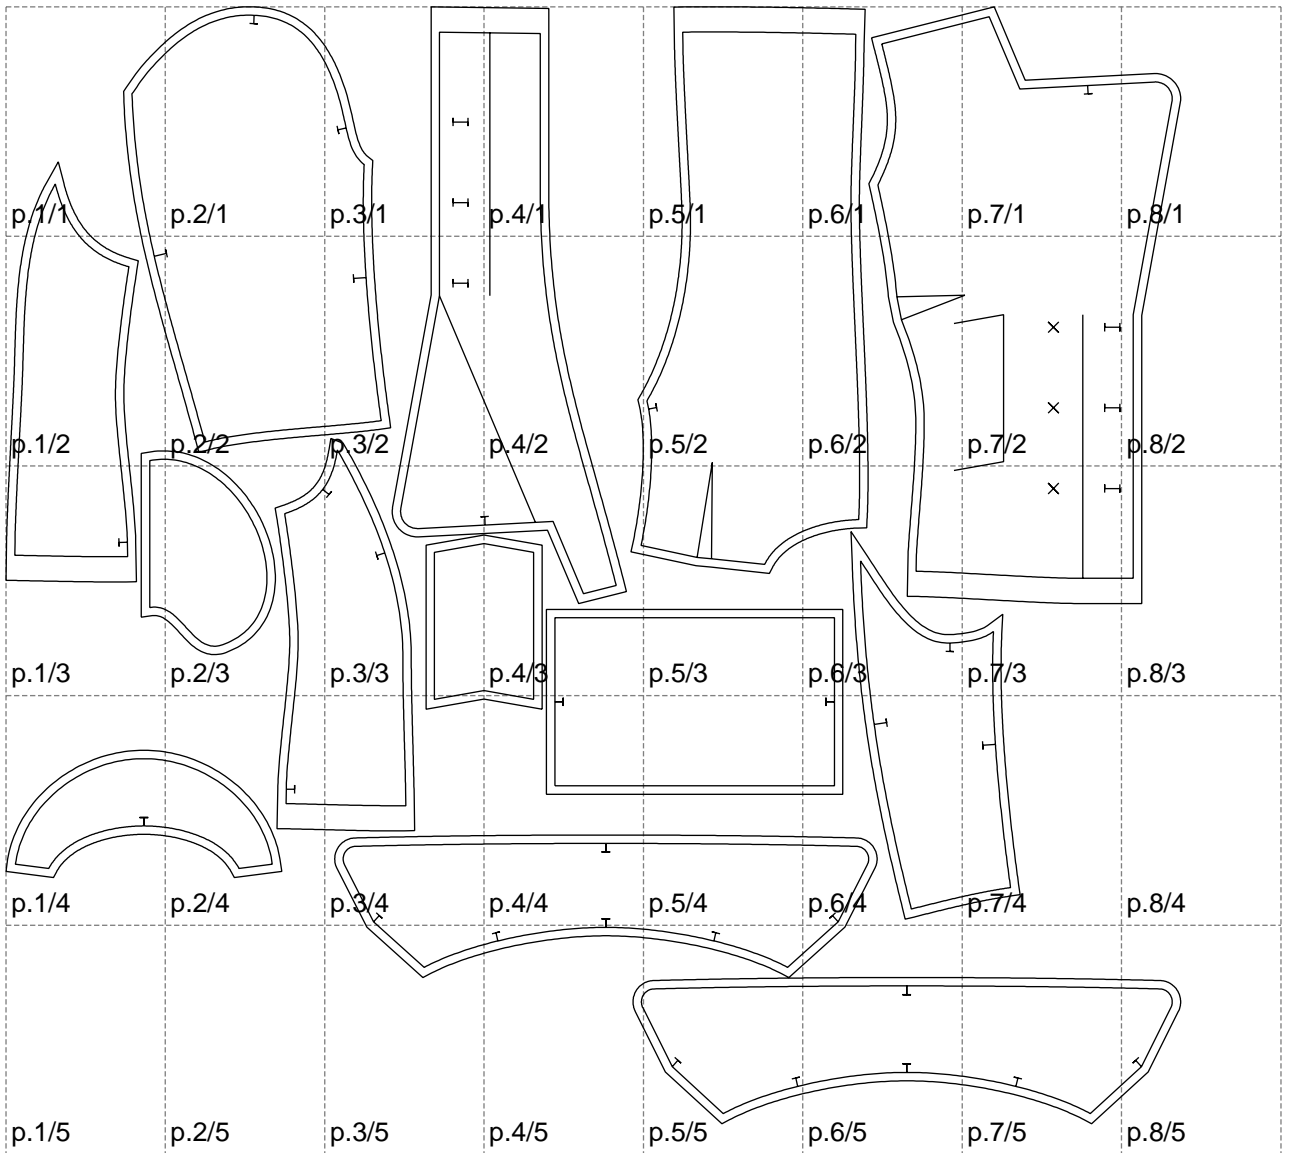

Not for print

Paper size: A4, size:1399.00 x1330.15 mm

# Example

size:643.04 x242.60 mm

Maneken =1 ver.0

rz\_1=170

rz\_16=120

rz\_17=104

rz\_18=103.6

rz\_19=128

rz\_20=125.1

---

. . . . .  
. . . . .  
. . . . .