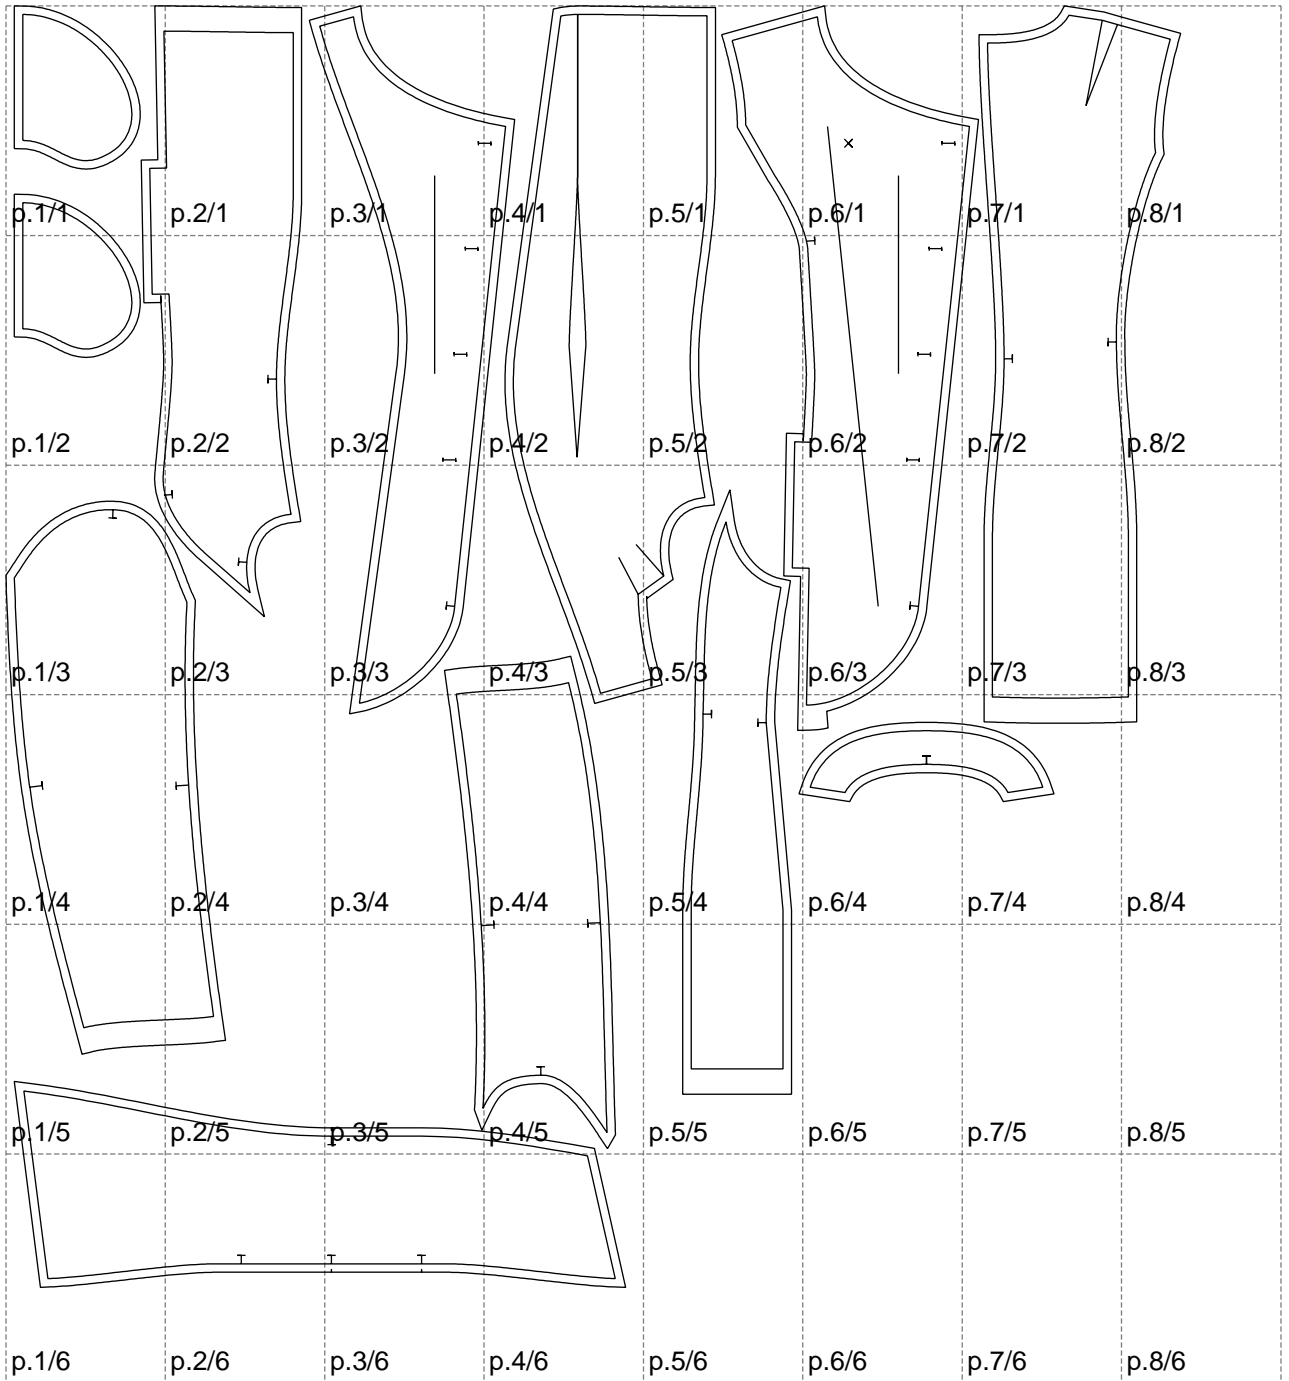

Not for print

Paper size: A4, size:1399.00 x1525.94 mm

# Example

size:1499.00 x830.64 mm

Maneken =1 ver.0

rz\_1=170

rz\_16=88

rz\_17=75.6

rz\_18=67.6

rz\_19=96

rz\_20=94.6

---

. . . . .  
. . . . .  
. . . . .