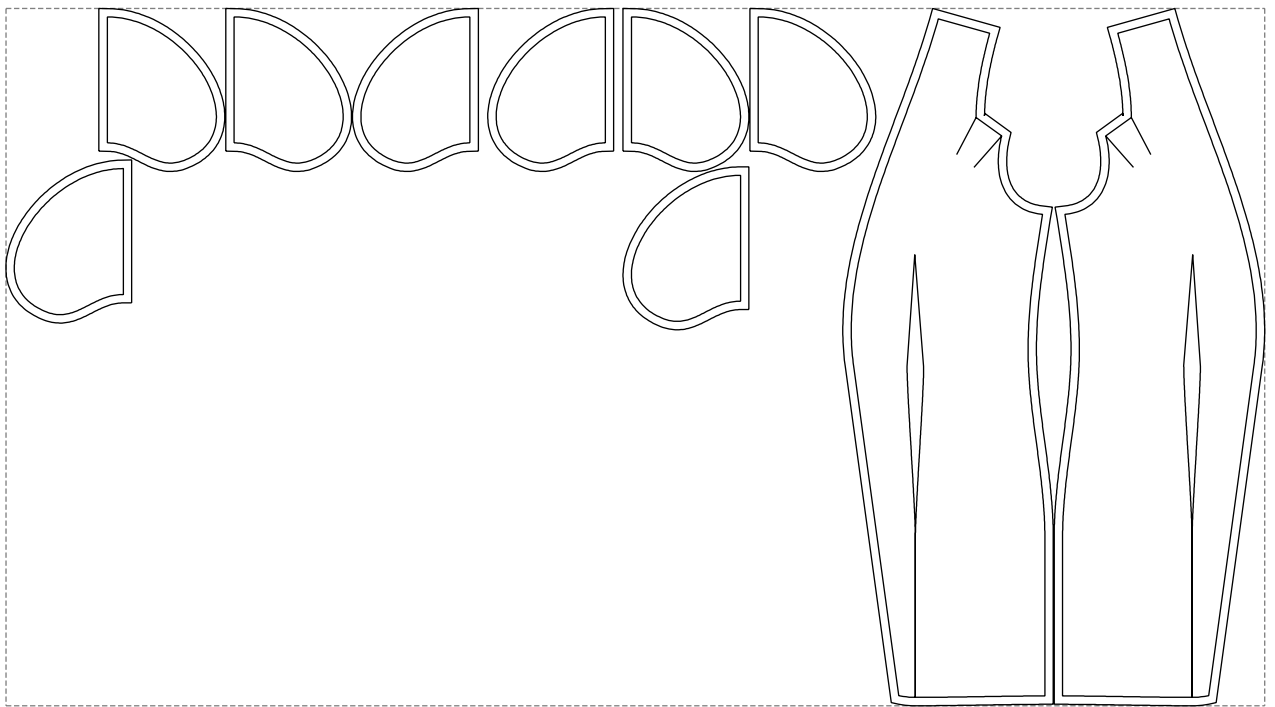

Not for print

Paper size: A4, size:1399.00 x1525.94 mm

# Example

size:1499.00 x830.64 mm

Maneken =1 ver.0

rz\_1=170

rz\_16=88

rz\_17=75.6

rz\_18=67.6

rz\_19=96

rz\_20=94.6

---

. . . . .  
. . . . .  
. . . . .