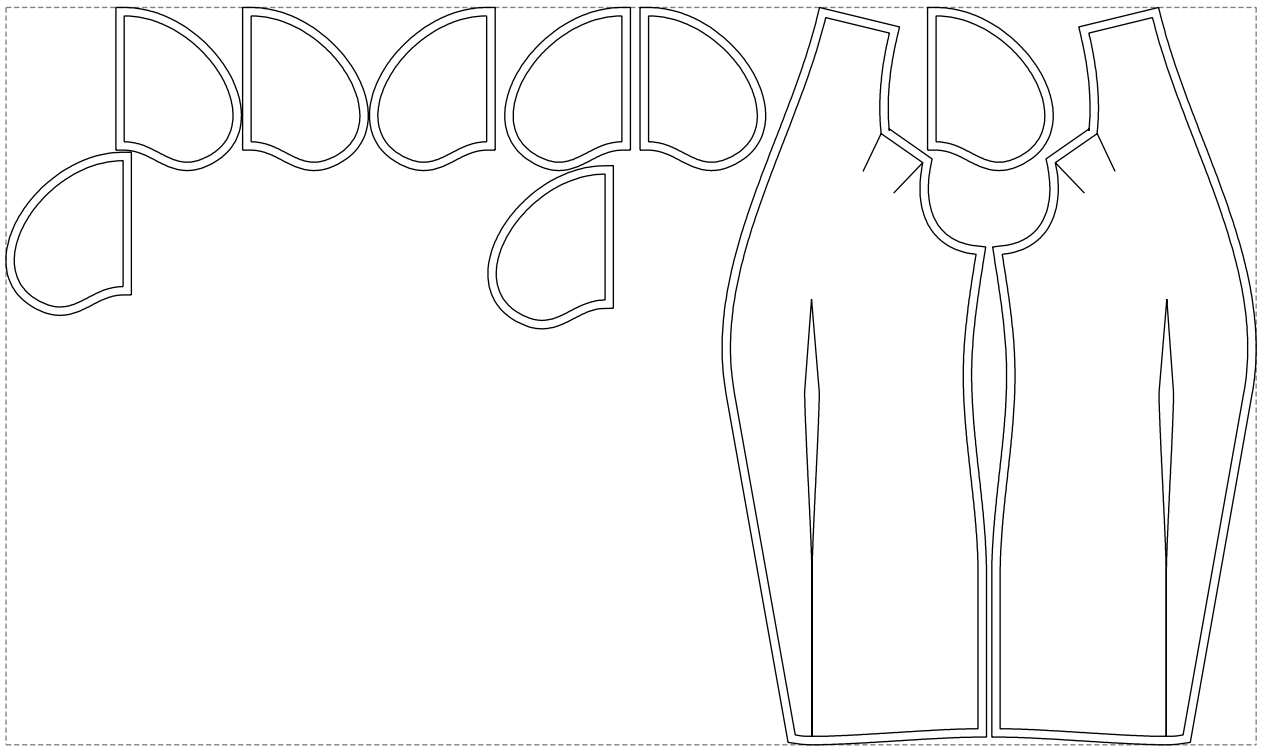

Not for print

Paper size: A4, size:1378.94 x1612.45 mm

# Example

size:1488.93 x878.42 mm

Maneken =1 ver.0

rz\_1=170

rz\_16=112

rz\_17=96.2

rz\_18=94

rz\_19=120