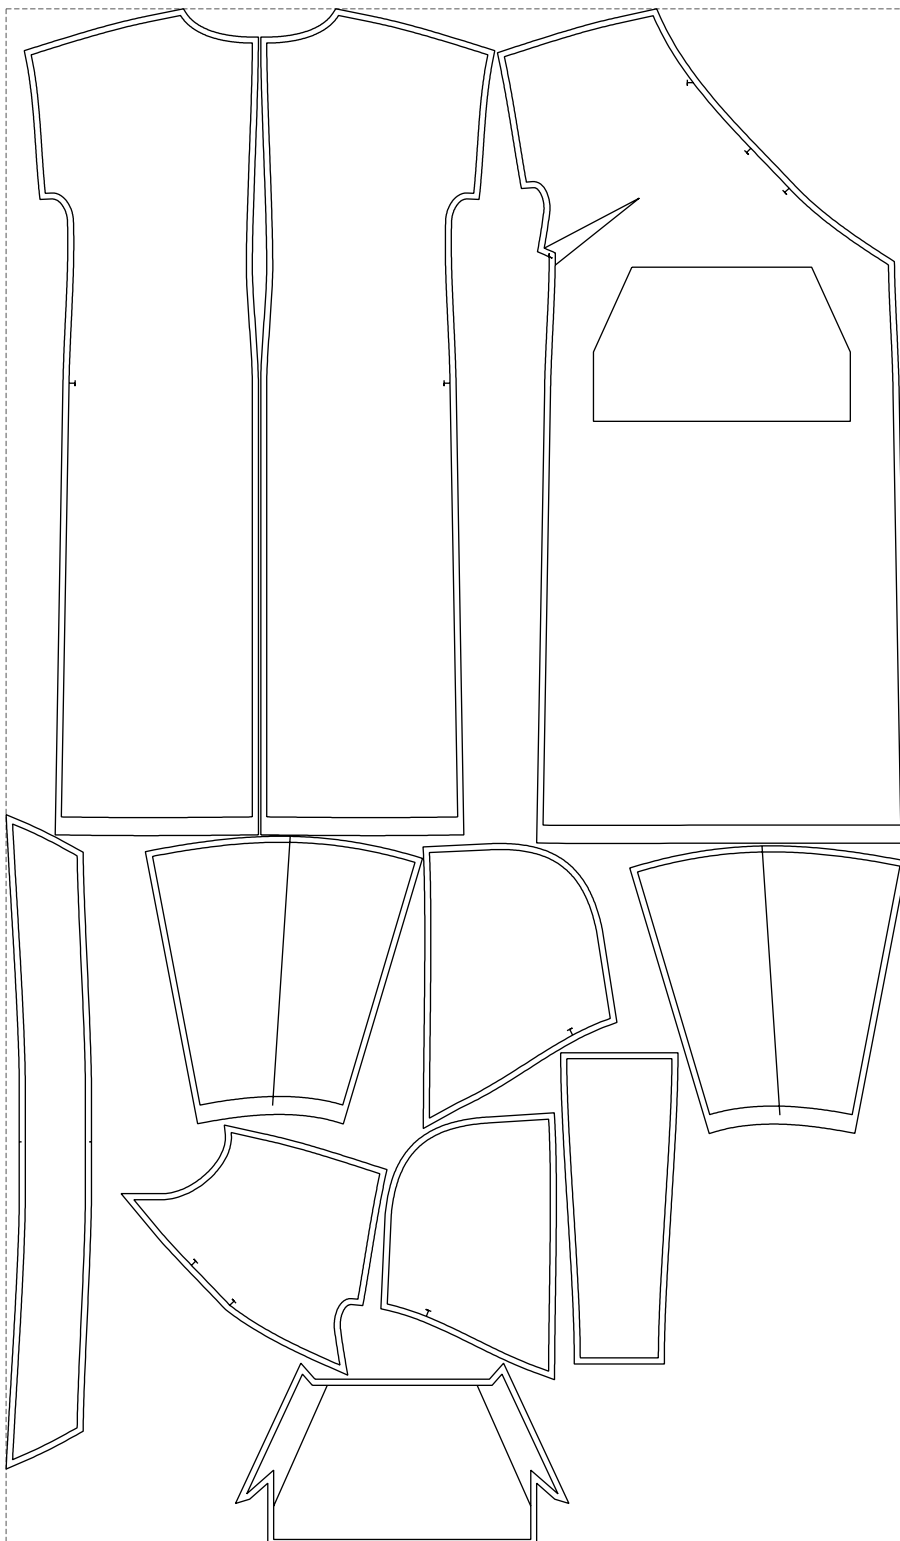

Not for print

Paper size: A4, size:1399.00 x2137.32 mm

# Example

size:1499.00 x2557.63 mm

Maneken =1 ver.0

rz\_1=170

rz\_16=104

rz\_17=88.9

rz\_18=84.4

rz\_19=112