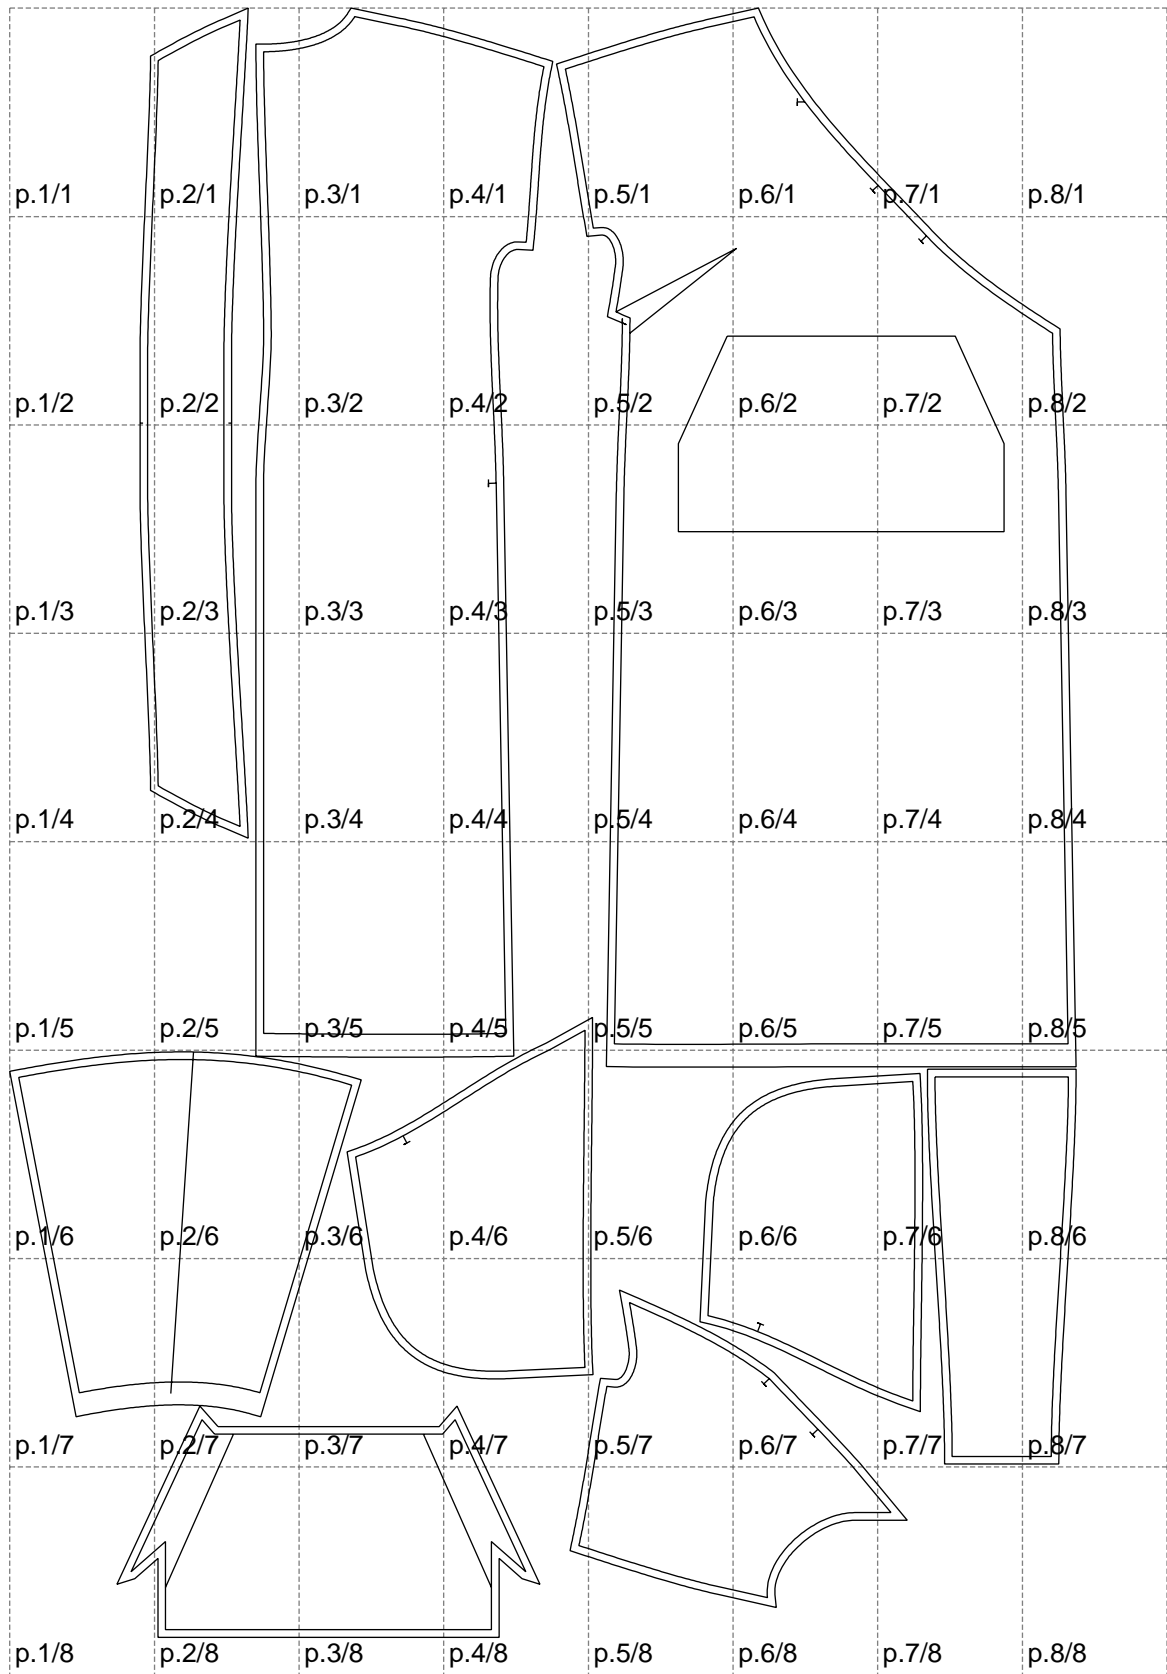

Not for print

Paper size: A4, size:1399.00 x2137.32 mm

# Example

size:1499.00 x2557.63 mm

Maneken =1 ver.0

rz\_1=170

rz\_16=104

rz\_17=88.9

rz\_18=84.4

rz\_19=112

rz\_20=109.3

---

. . . . .  
. . . . .  
. . . . .