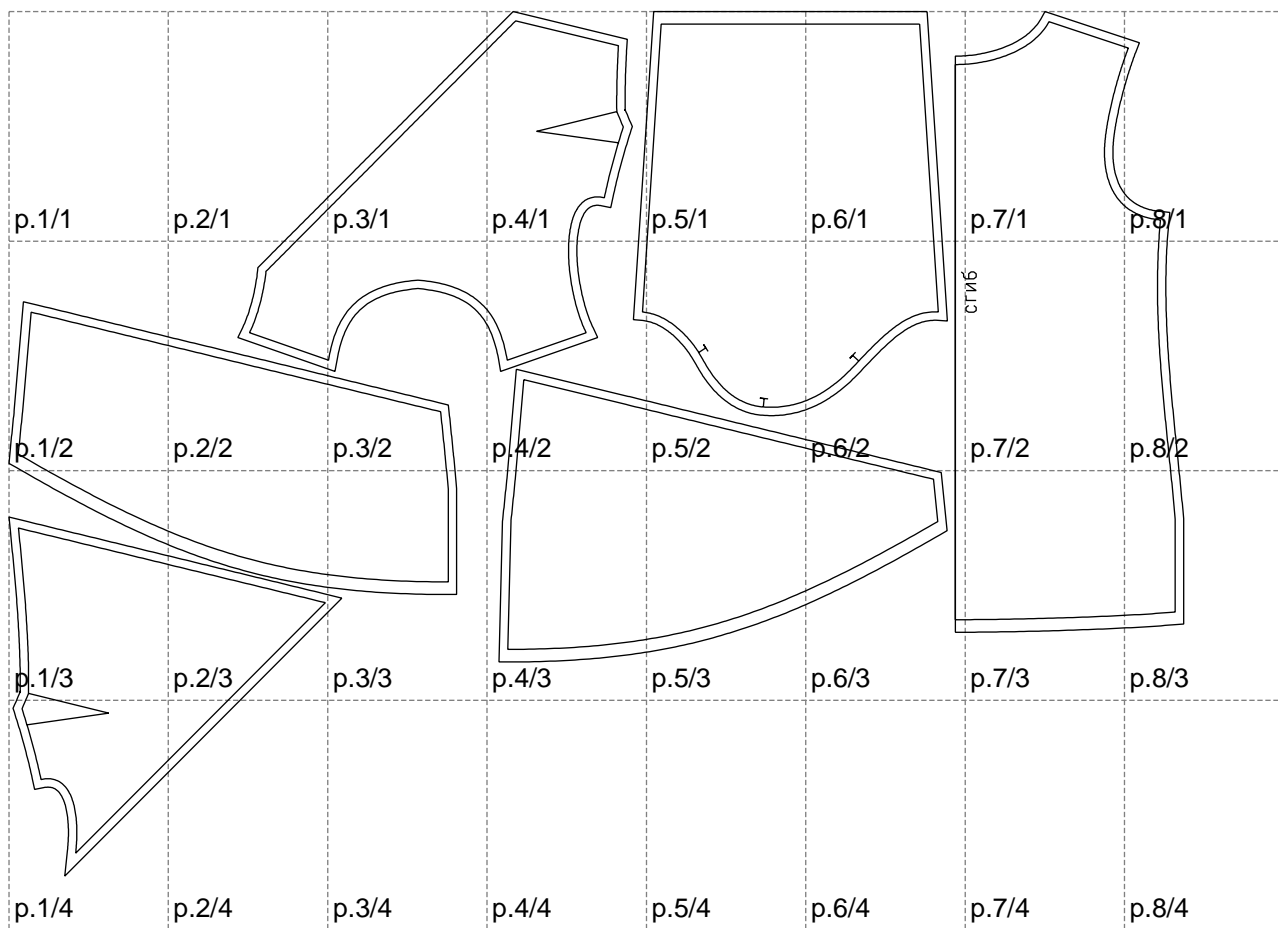

Not for print

Paper size: A4, size:1399.00 x1029.36 mm

# Example

size:1287.99 x1054.74 mm

Maneken =1 ver.0

rz\_1=170

rz\_16=92

rz\_17=78.8

rz\_18=71.8

rz\_19=100

rz\_20=98.1

---

. . . . .  
. . . . .  
. . . . .