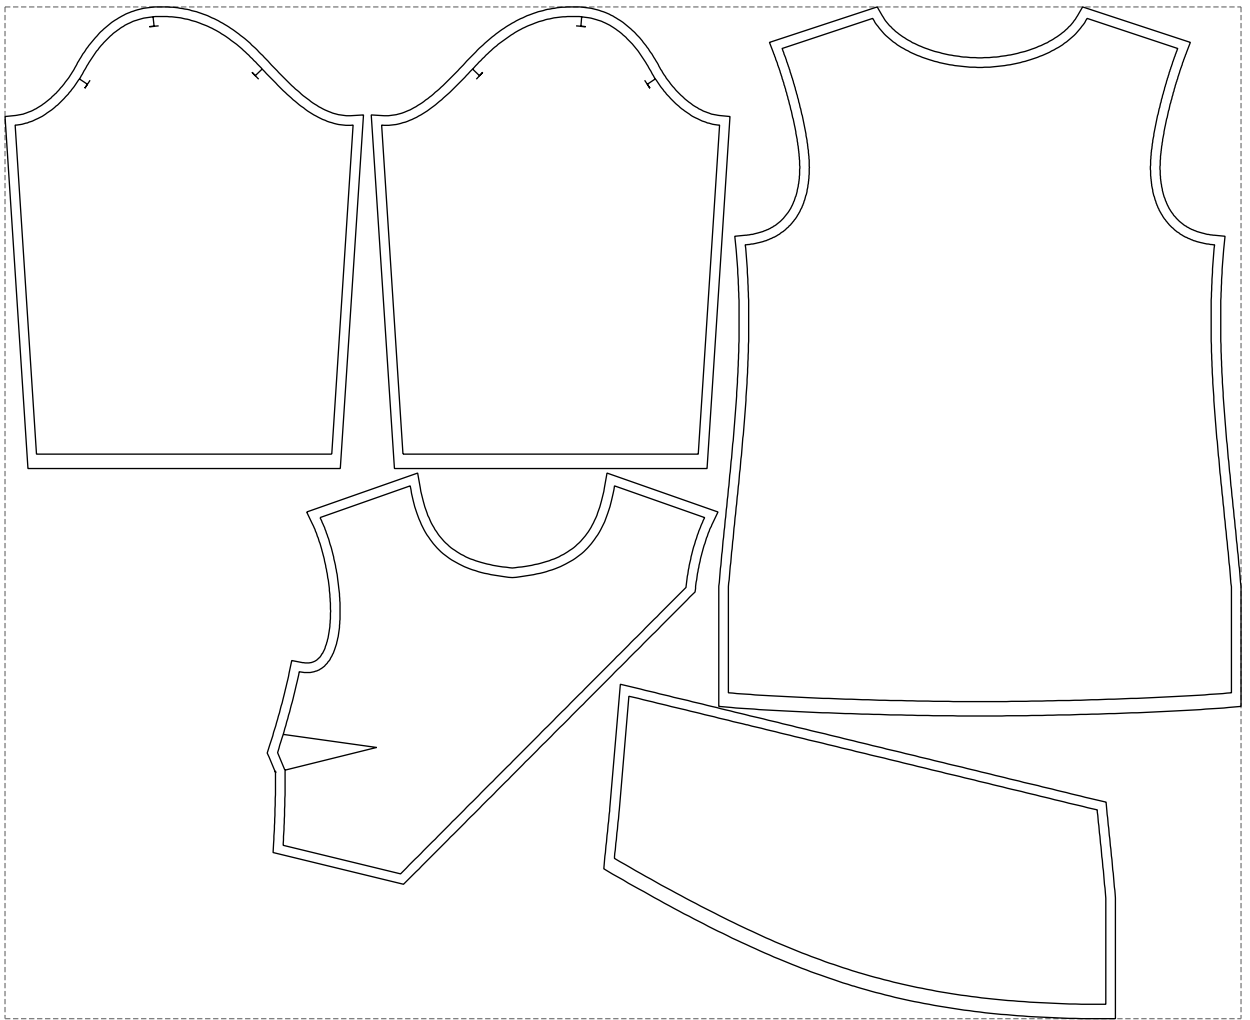

Not for print

Paper size: A4, size:1399.00 x1029.36 mm

# Example

size:1287.99 x1054.74 mm

Maneken =1 ver.0

rz\_1=170

rz\_16=92

rz\_17=78.8

rz\_18=71.8

rz\_19=100