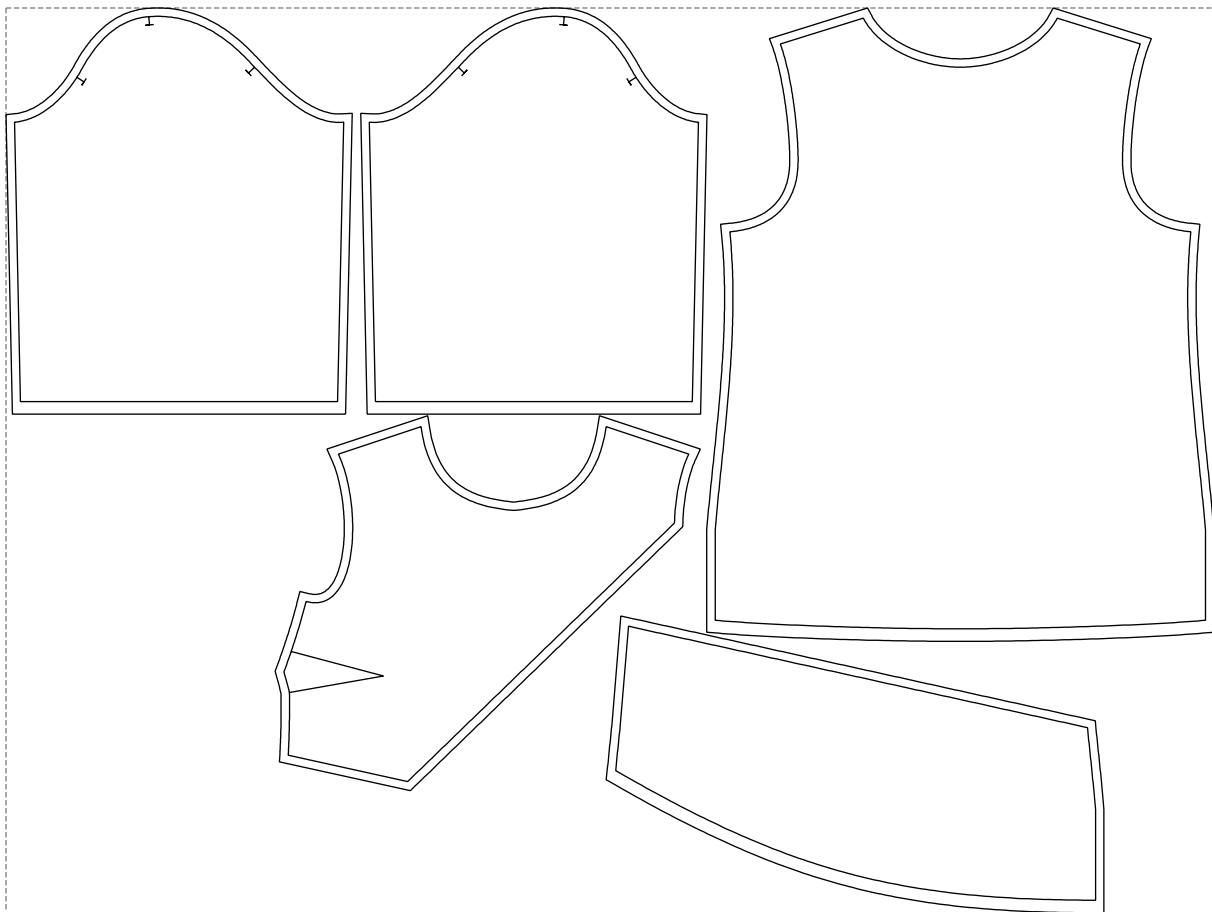

Not for print

Paper size: A4, size:1399.00 x1088.60 mm

# Example

size:1438.63 x1077.84 mm

Maneken =1 ver.0

rz\_1=170

rz\_16=104

rz\_17=88.9

rz\_18=84.4

rz\_19=112