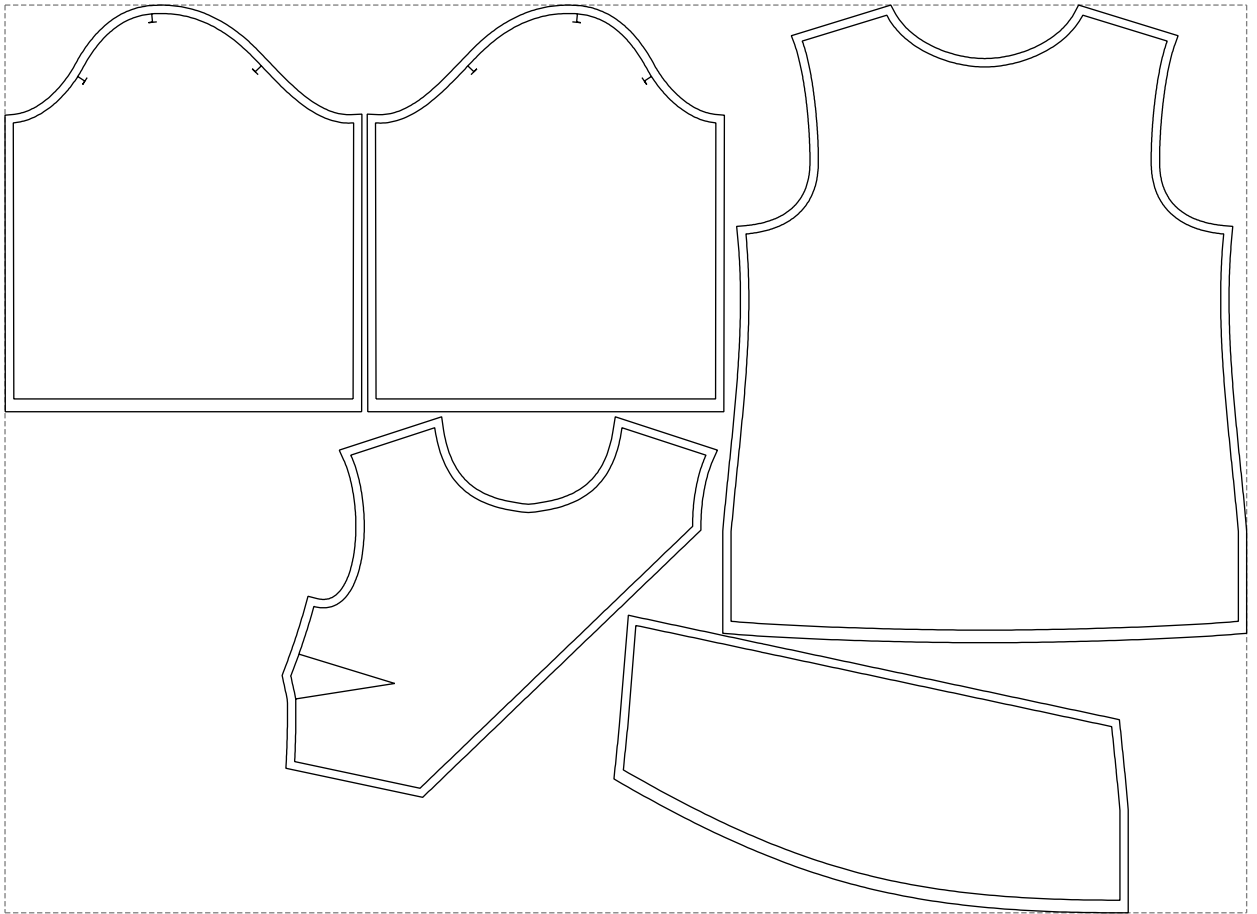

Not for print

Paper size: A4, size:1399.00 x1110.36 mm

# Example

size:1478.93 x1081.21 mm

Maneken =1 ver.0

rz\_1=170

rz\_16=108

rz\_17=92.5

rz\_18=89.2

rz\_19=116