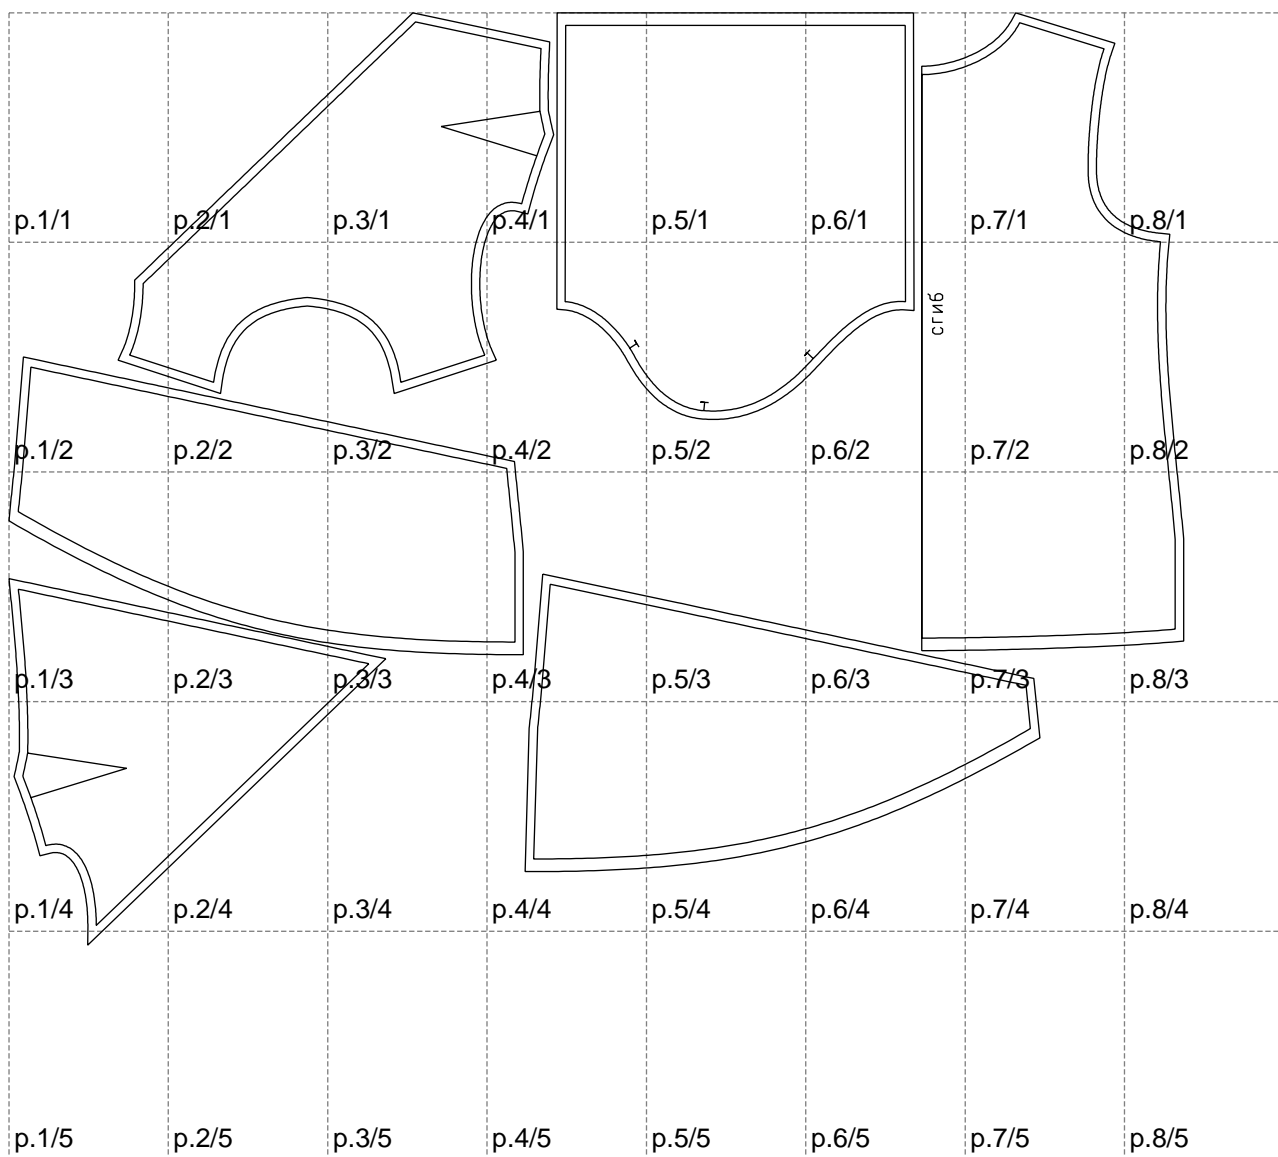

Not for print

Paper size: A4, size:1399.00 x1110.36 mm

# Example

size:1478.93 x1081.21 mm

Maneken =1 ver.0

rz\_1=170

rz\_16=108

rz\_17=92.5

rz\_18=89.2

rz\_19=116

rz\_20=113

---

. . . . .  
. . . . .  
. . . . .