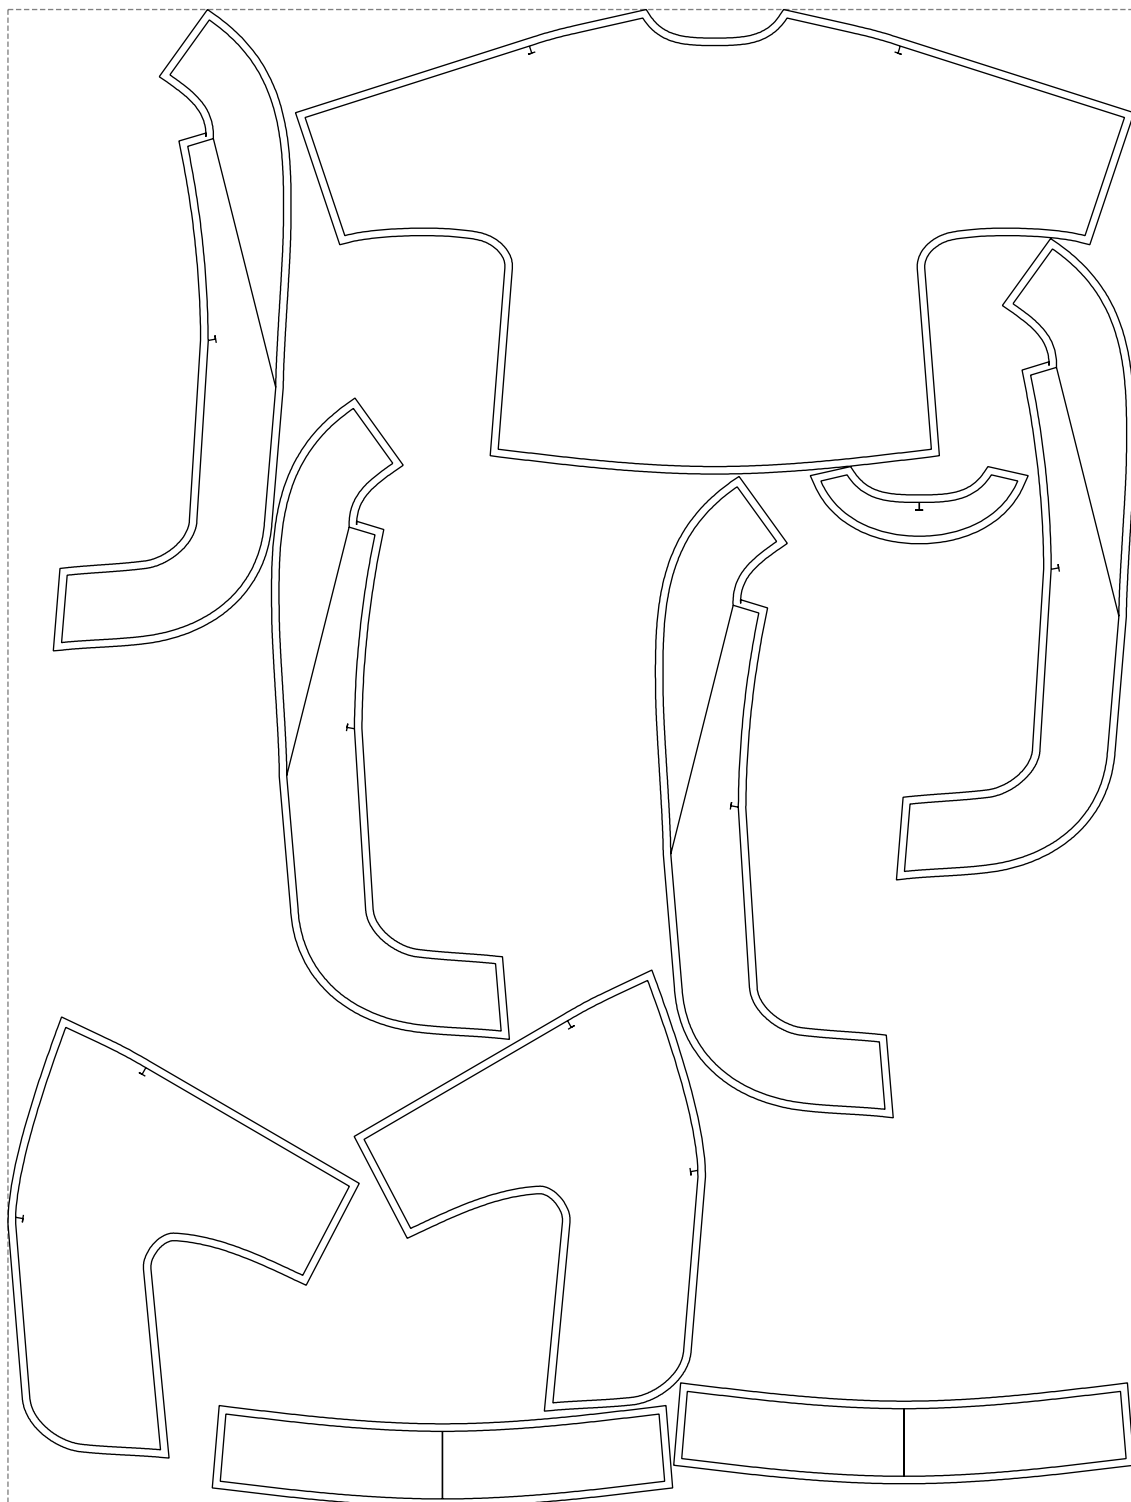

Not for print

Paper size: A4, size:1328.45 x853.94 mm

# Example

size:1499.00 x1992.95 mm

Maneken =1 ver.0

rz\_1=170

rz\_16=100

rz\_17=85.4

rz\_18=80.2

rz\_19=108

rz\_20=105.4

---

. . . . .  
. . . . .  
. . . . .