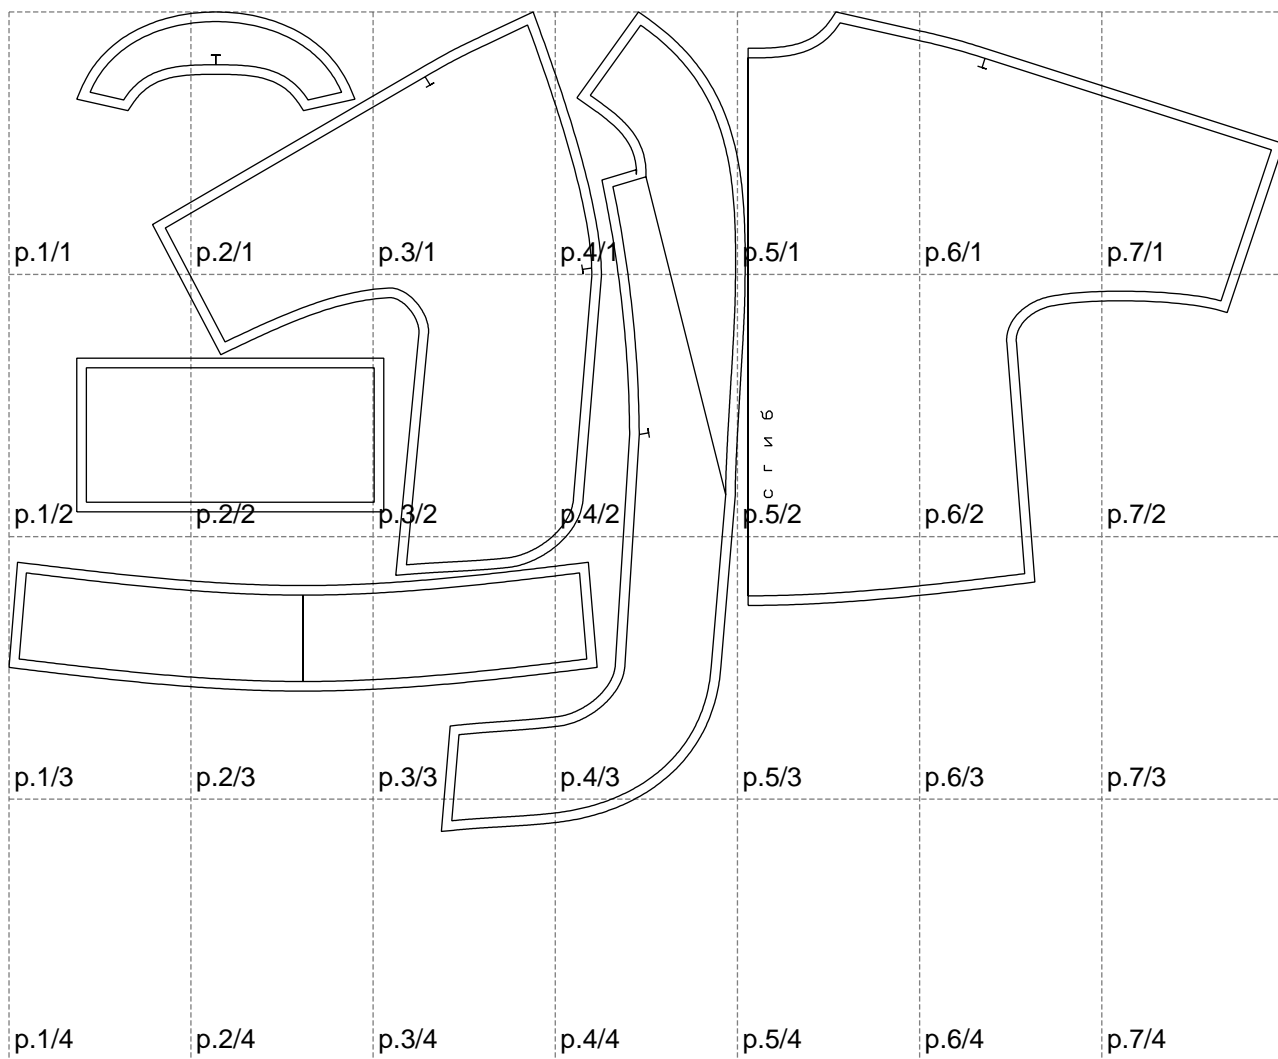

Not for print

Paper size: A4, size:1328.45 x853.94 mm

# Example

size:1499.00 x1992.95 mm

Maneken =1 ver.0

rz\_1=170

rz\_16=100

rz\_17=85.4

rz\_18=80.2

rz\_19=108

rz\_20=105.4

---

. . . . .  
. . . . .  
. . . . .