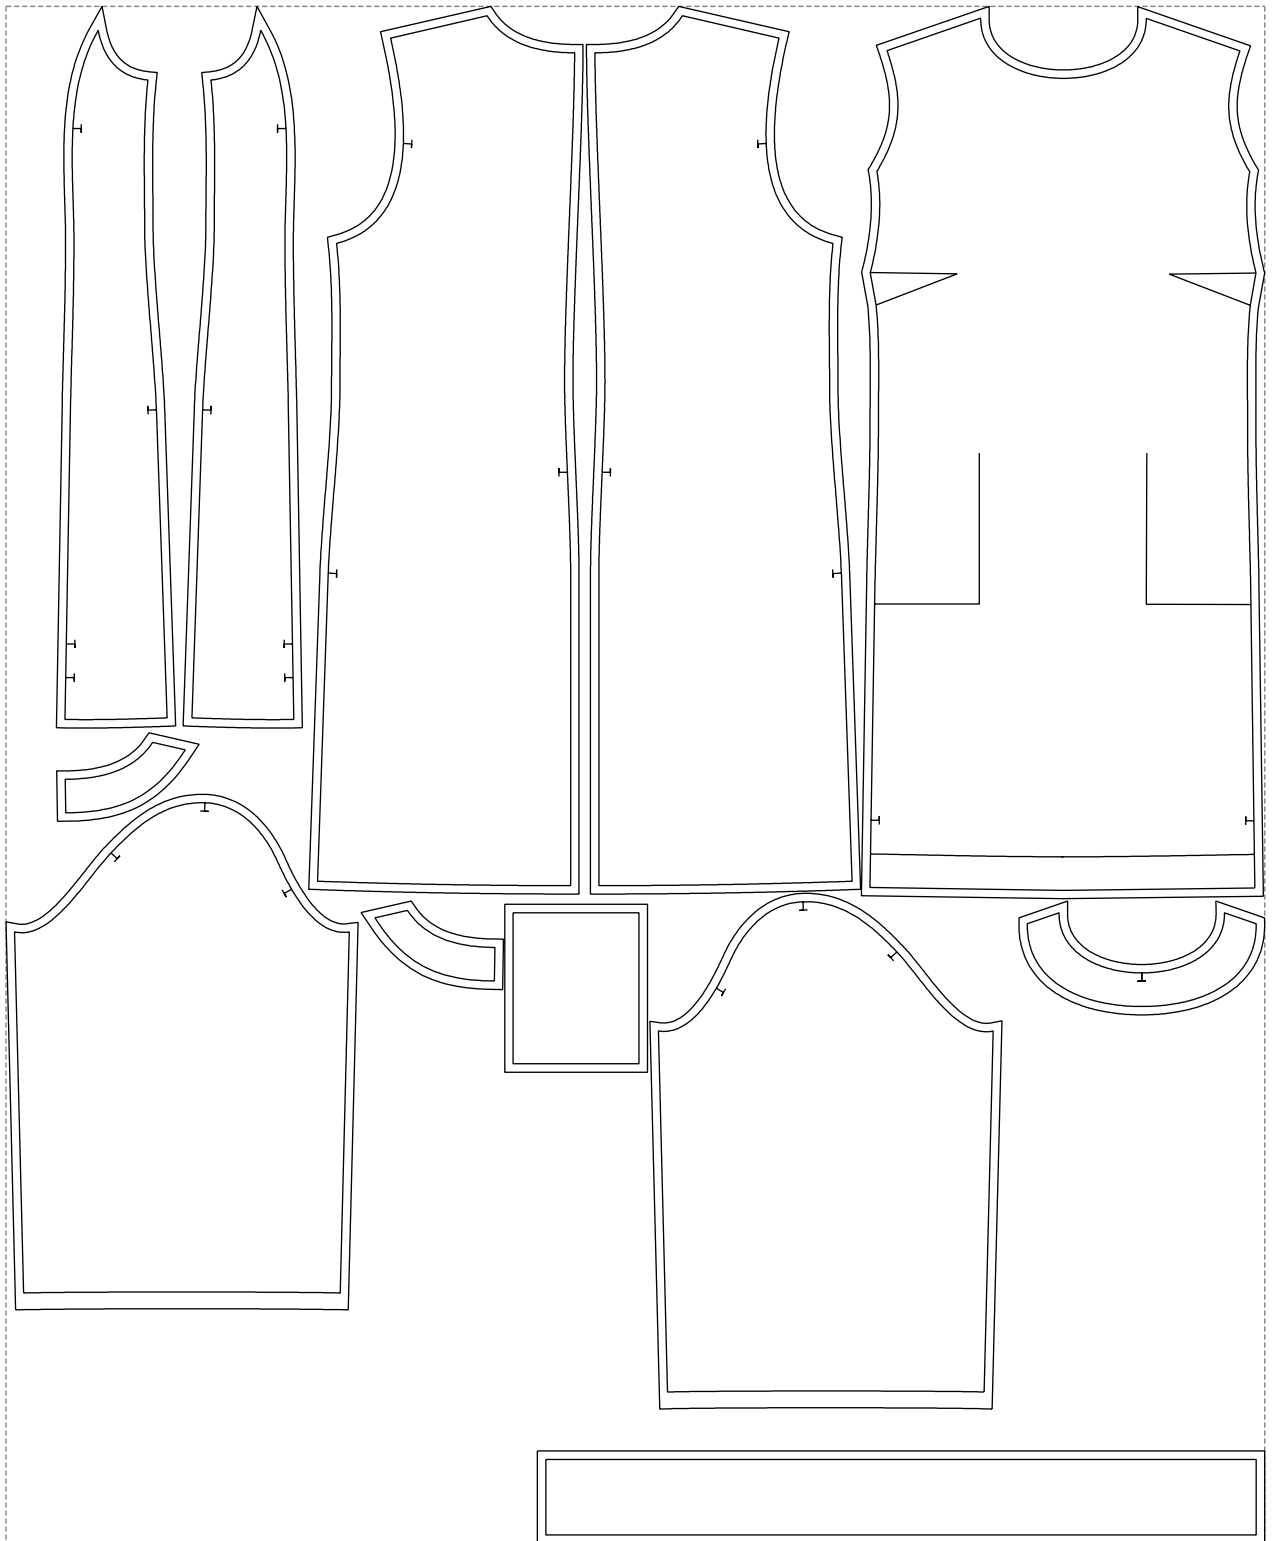

Not for print

Paper size: A4, size:1308.34 x1062.98 mm

# Example

size:1499.00 x1830.76 mm

Maneken =1 ver.0

rz\_1=170

rz\_16=112

rz\_17=96.2

rz\_18=94

rz\_19=120