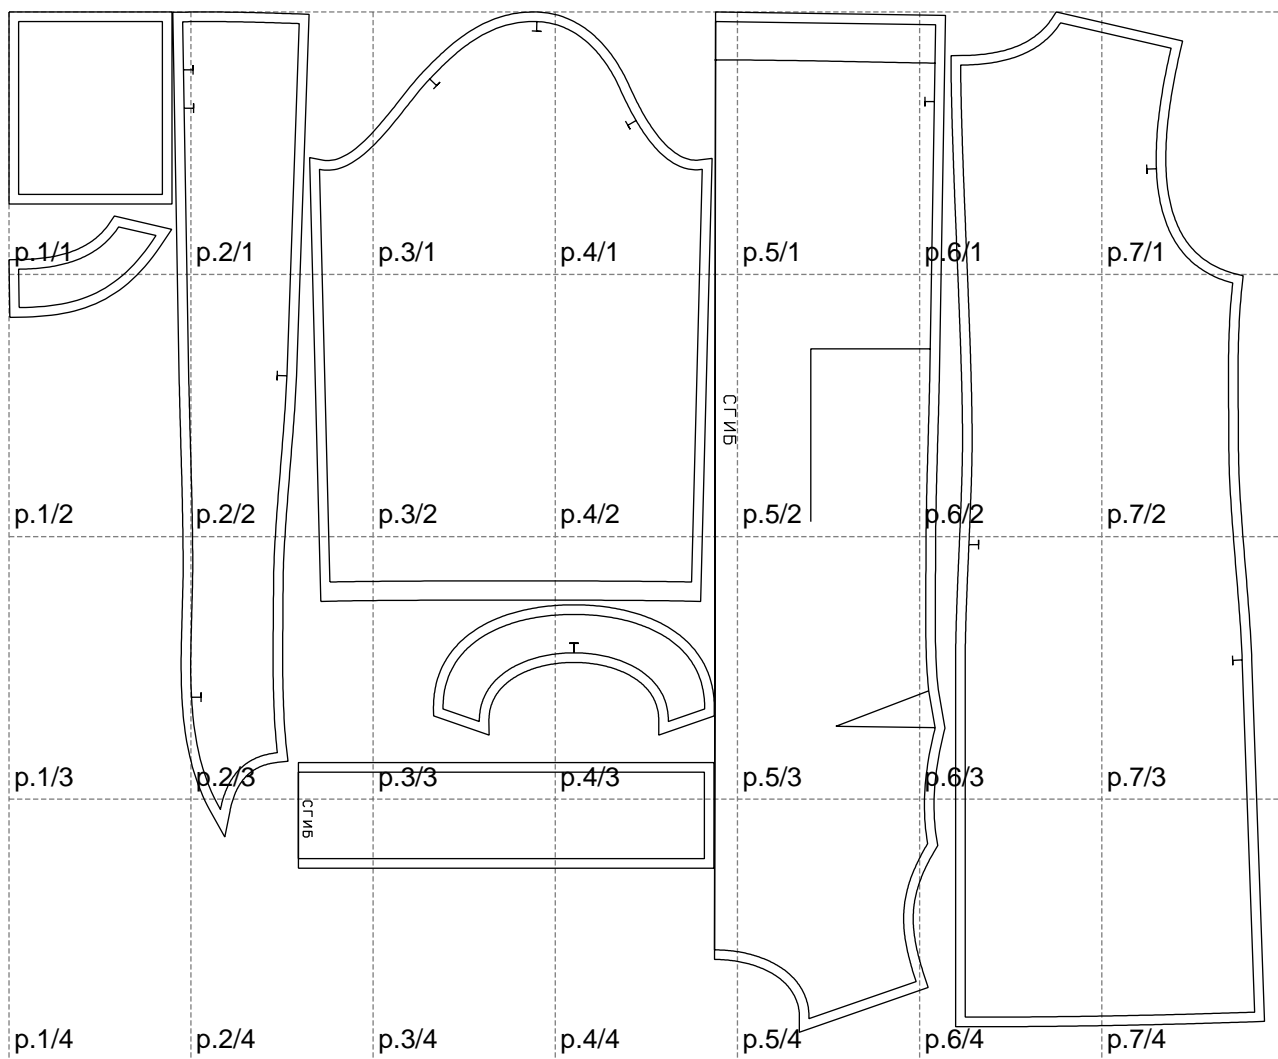

Not for print

Paper size: A4, size:1308.34 x1062.98 mm

# Example

size:1499.00 x1830.76 mm

Maneken =1 ver.0

rz\_1=170

rz\_16=112

rz\_17=96.2

rz\_18=94

rz\_19=120

rz\_20=117

---

. . . . .  
. . . . .  
. . . . .