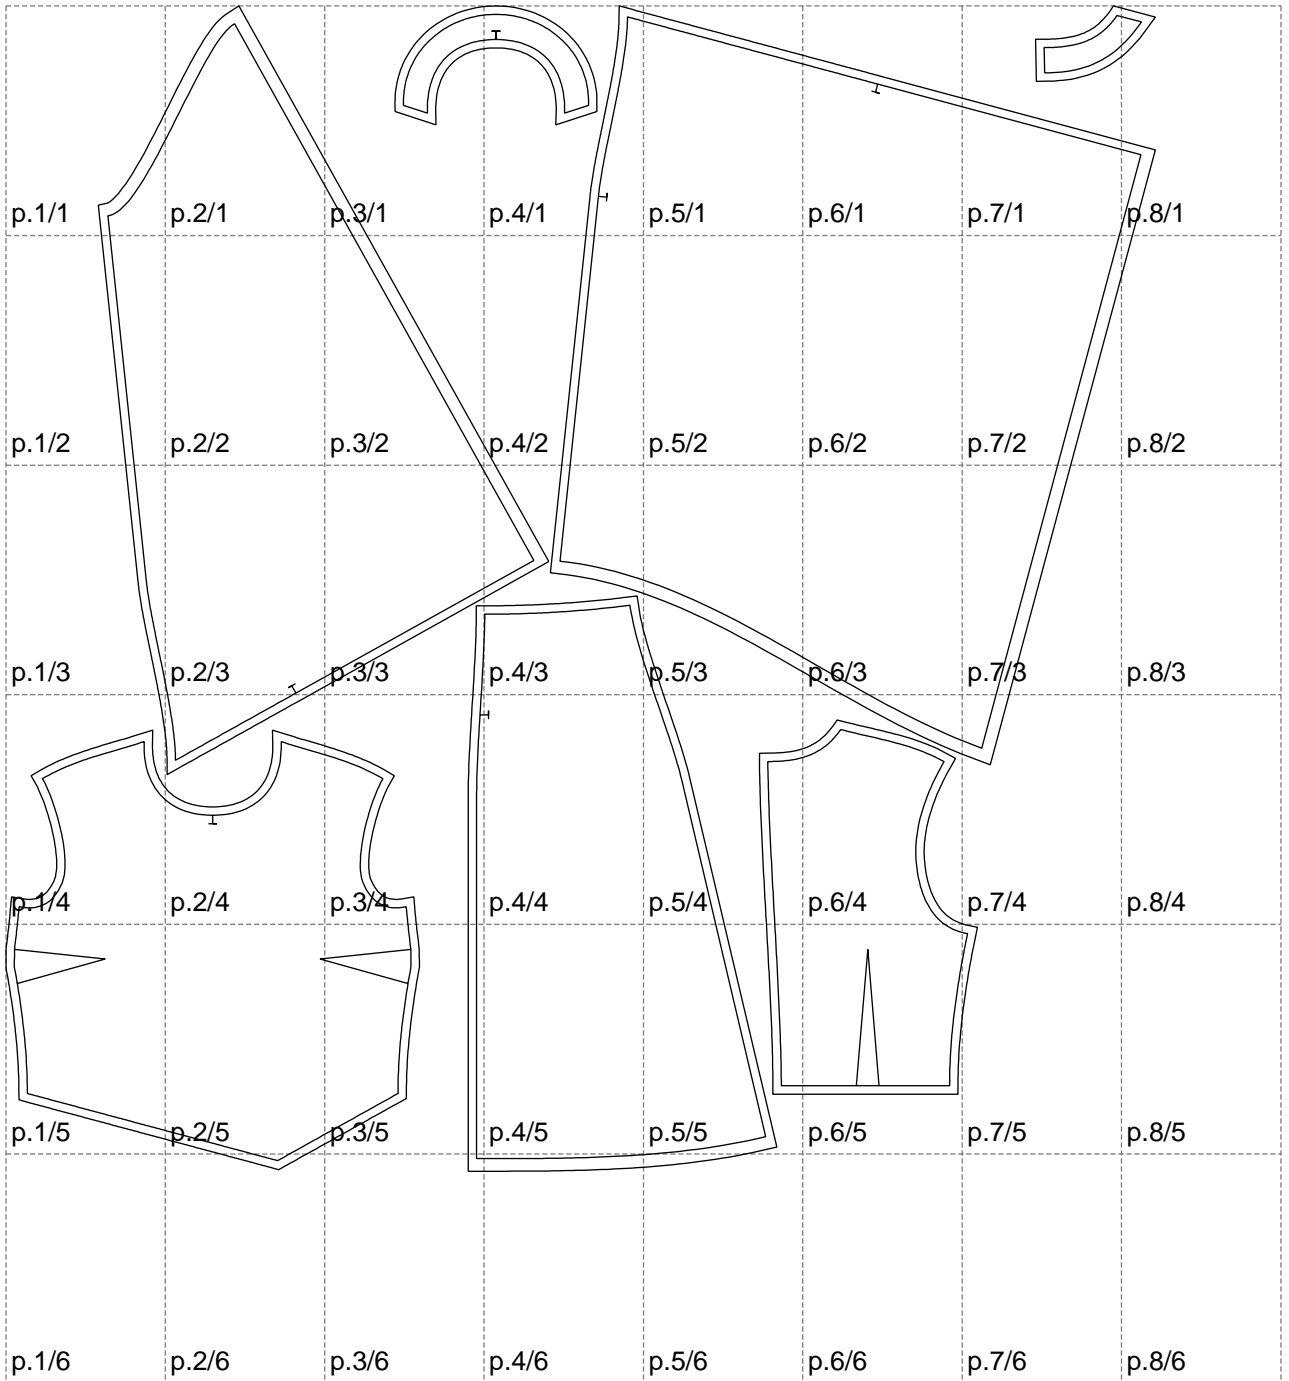

Not for print

Paper size: A4, size:1368.78 x1387.56 mm

# Example

size:1499.00 x1716.90 mm

Maneken =1 ver.0

rz\_1=170

rz\_16=88

rz\_17=75.6

rz\_18=67.6

rz\_19=96

rz\_20=94.6

---

. . . . .  
. . . . .  
. . . . .