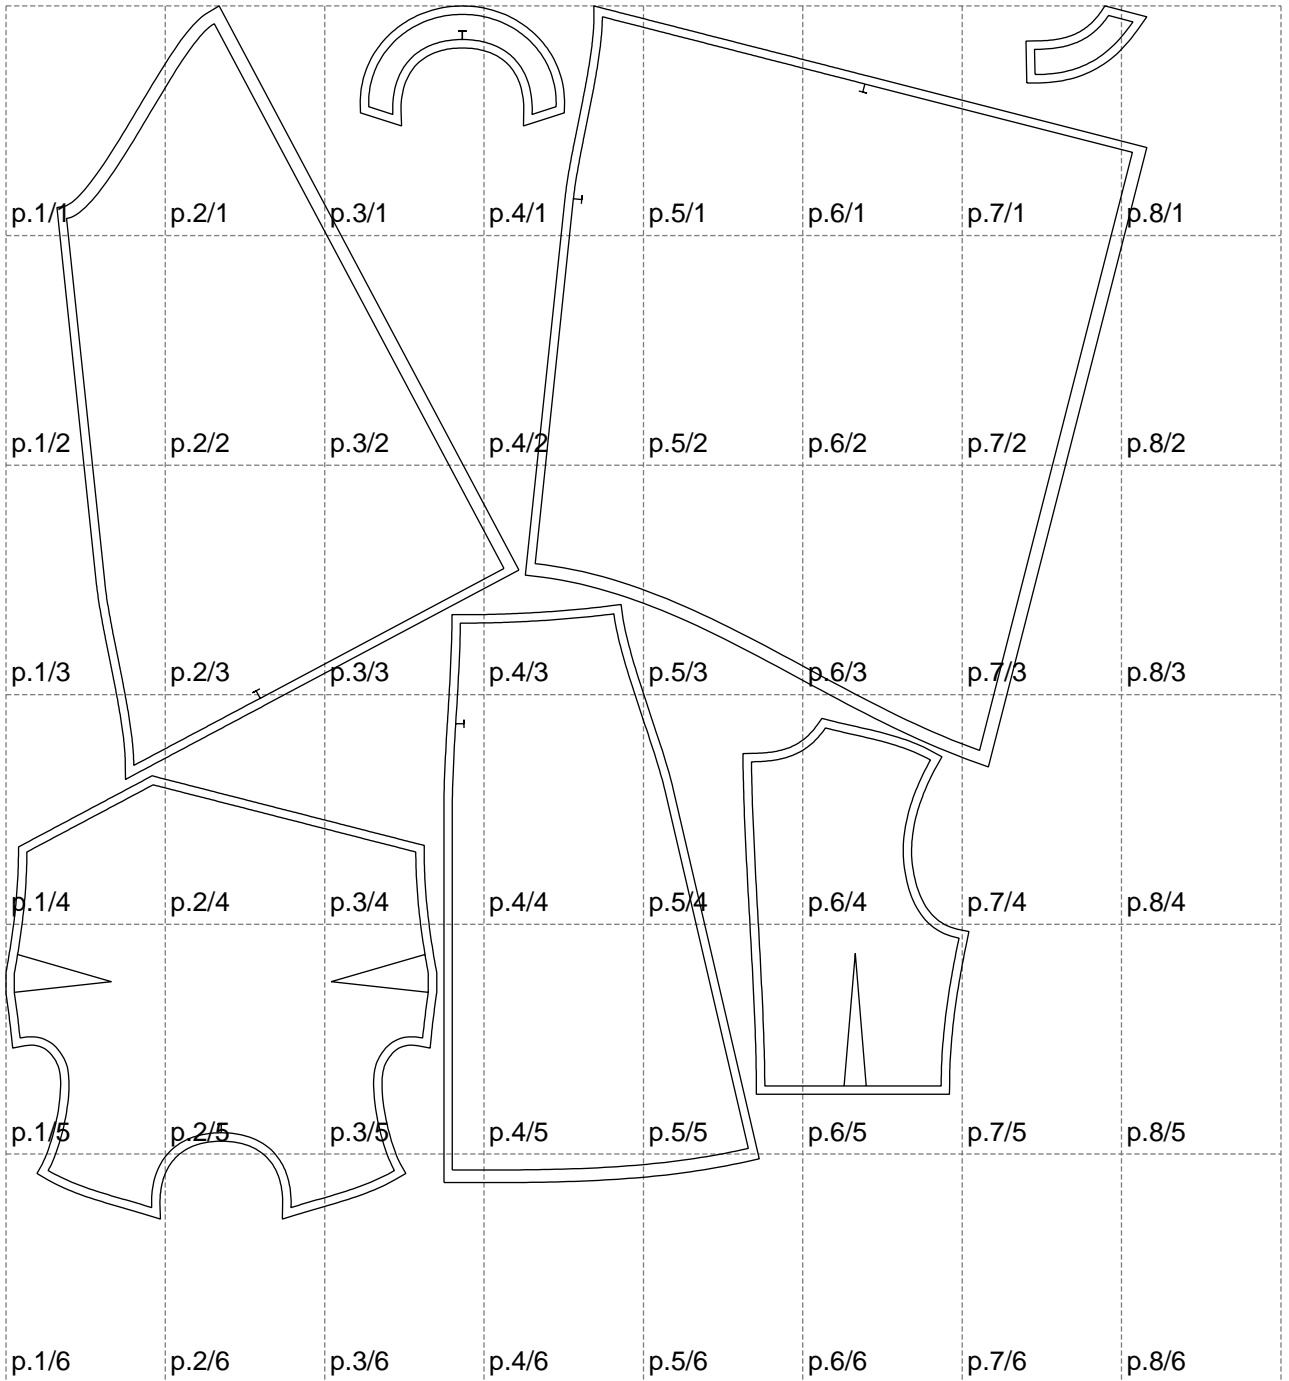

Not for print

Paper size: A4, size:1358.73 x1444.62 mm

# Example

size:1499.00 x1736.07 mm

Maneken =1 ver.0

rz\_1=170

rz\_16=92

rz\_17=78.8

rz\_18=71.8

rz\_19=100

rz\_20=98.1

---

. . . . .  
. . . . .  
. . . . .