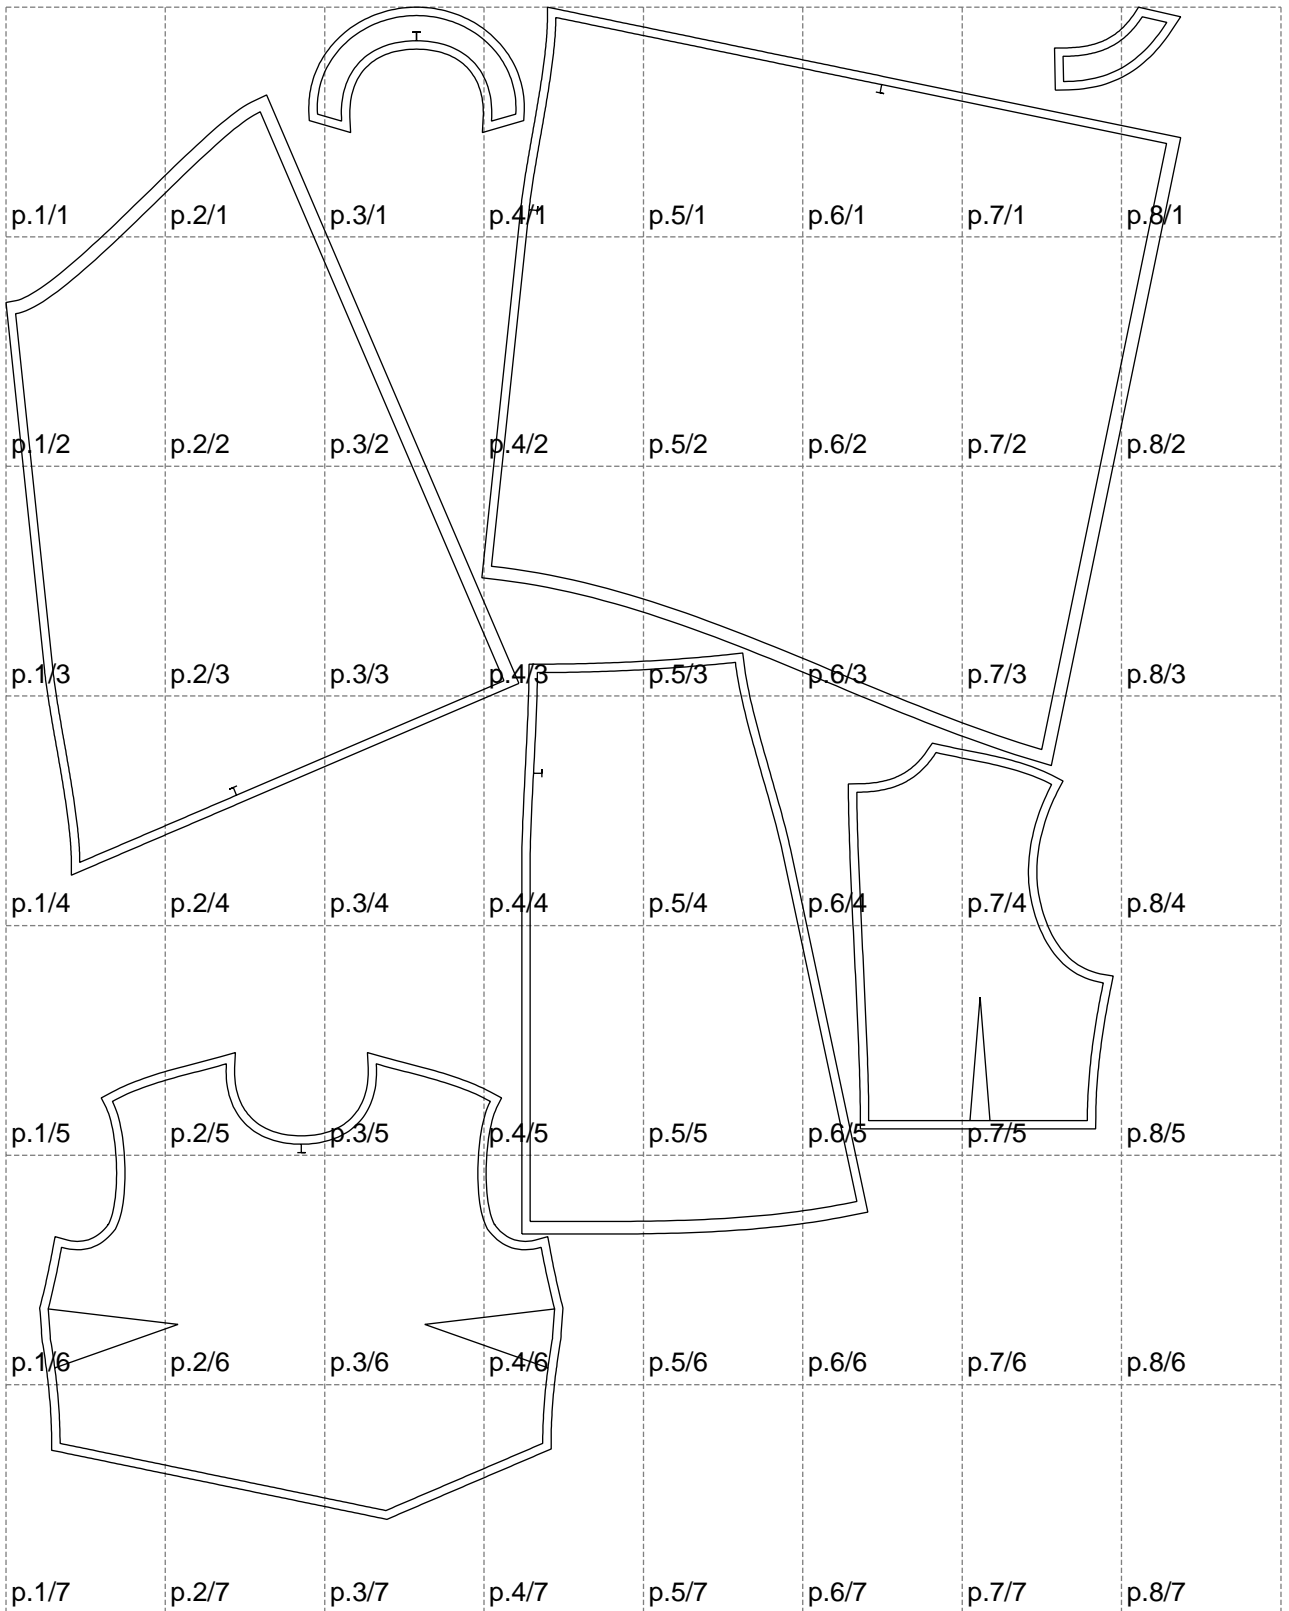

Not for print

Paper size: A4, size:1399.00 x1800.67 mm

# Example

size:1499.00 x1875.56 mm

Maneken =1 ver.0

rz\_1=170

rz\_16=112

rz\_17=96.2

rz\_18=94

rz\_19=120

rz\_20=117

---

. . . . .  
. . . . .  
. . . . .