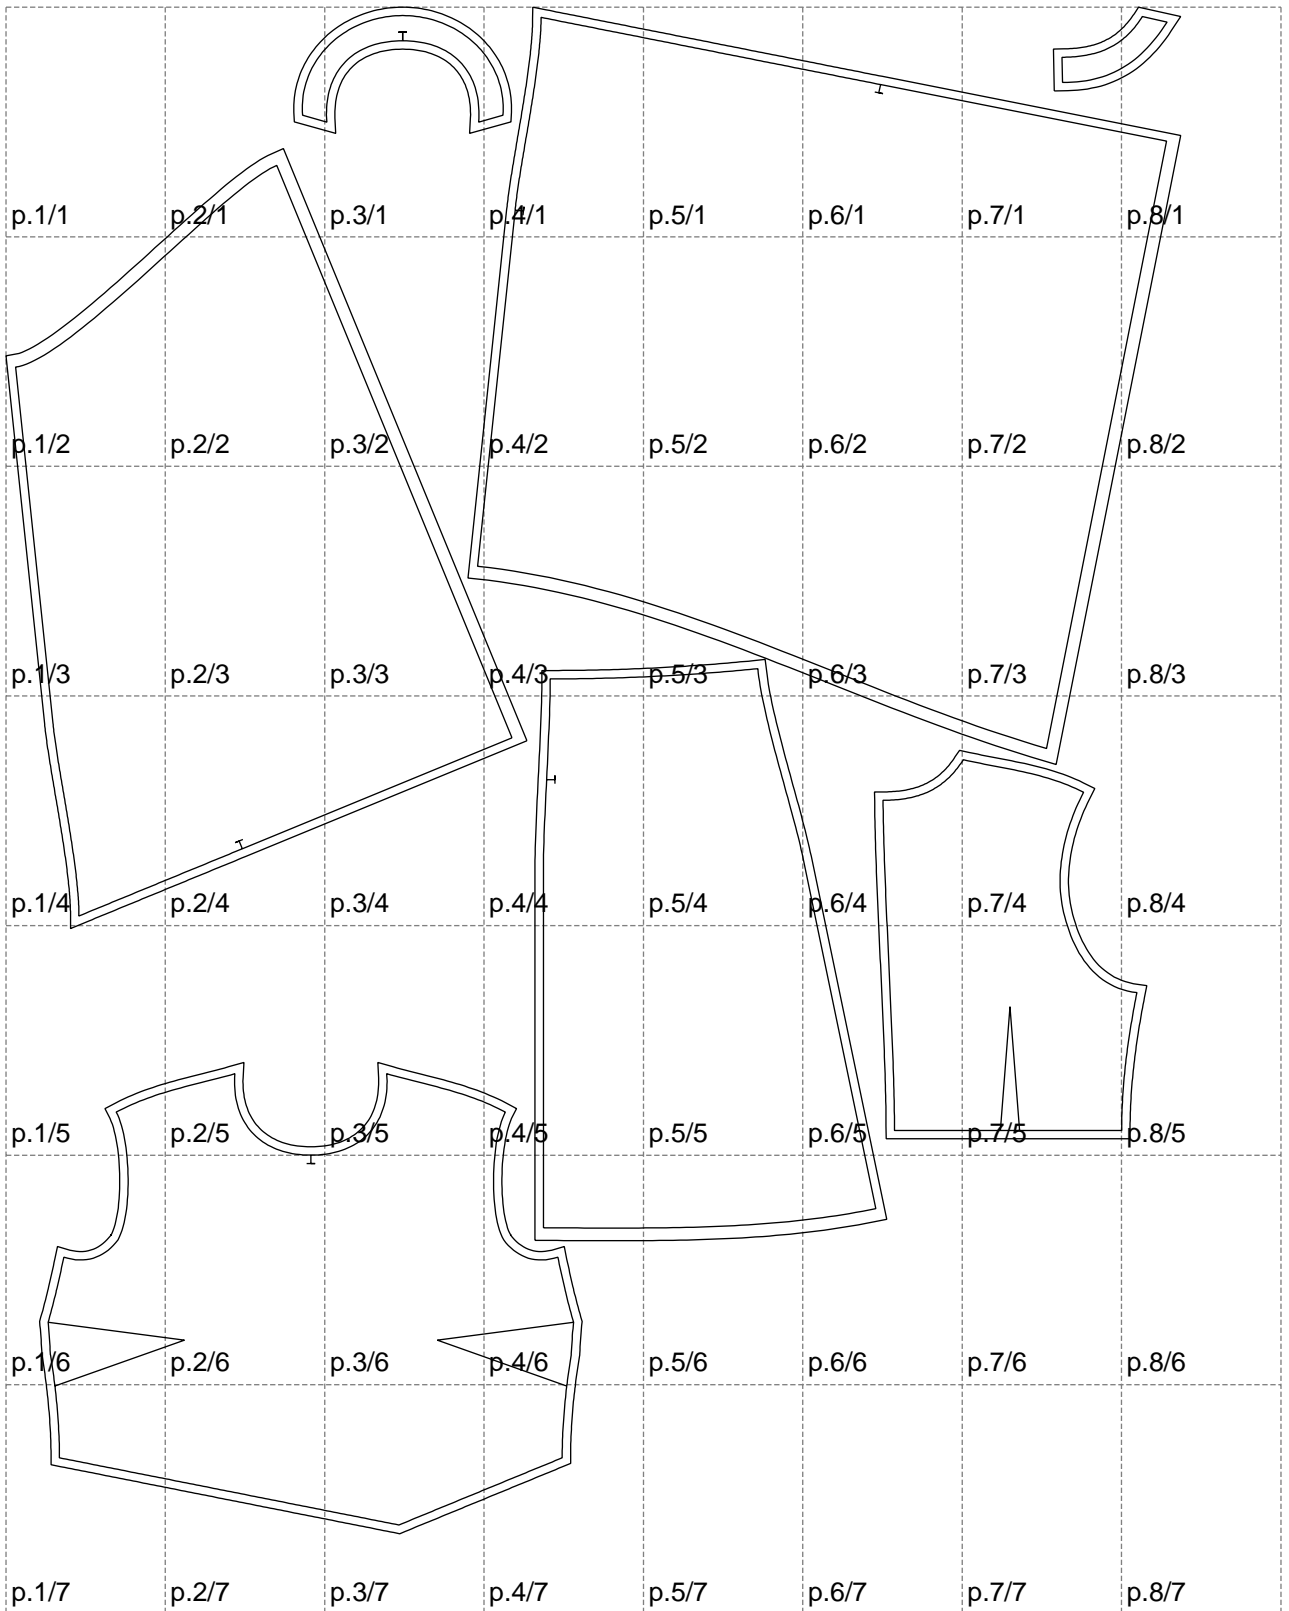

Not for print

Paper size: A4, size:1399.00 x1817.80 mm

# Example

size:1499.00 x1929.50 mm

Maneken =1 ver.0

rz\_1=170

rz\_16=116

rz\_17=100

rz\_18=98.8

rz\_19=124

rz\_20=121

---

. . . . .  
. . . . .  
. . . . .