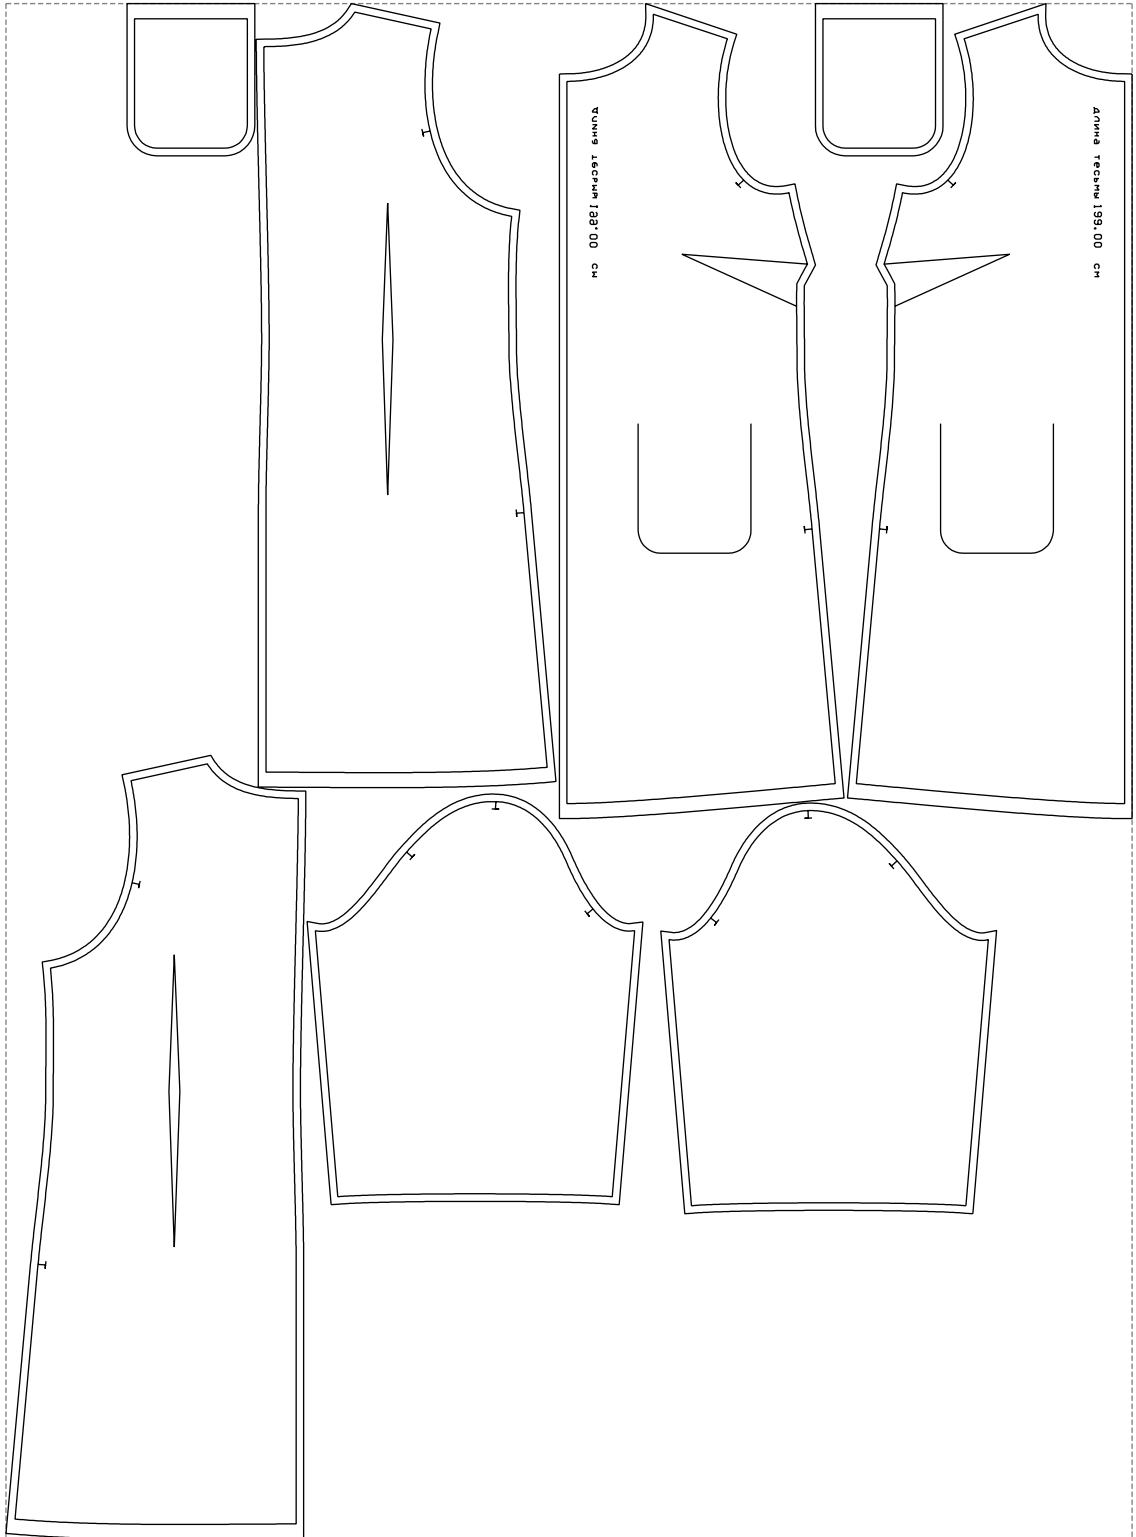

Not for print

Paper size: A4, size:1368.81 x1085.06 mm

# Example

size:1499.00 x2044.83 mm

Maneken =1 ver.0

rz\_1=170

rz\_16=120

rz\_17=104

rz\_18=103.6

rz\_19=128