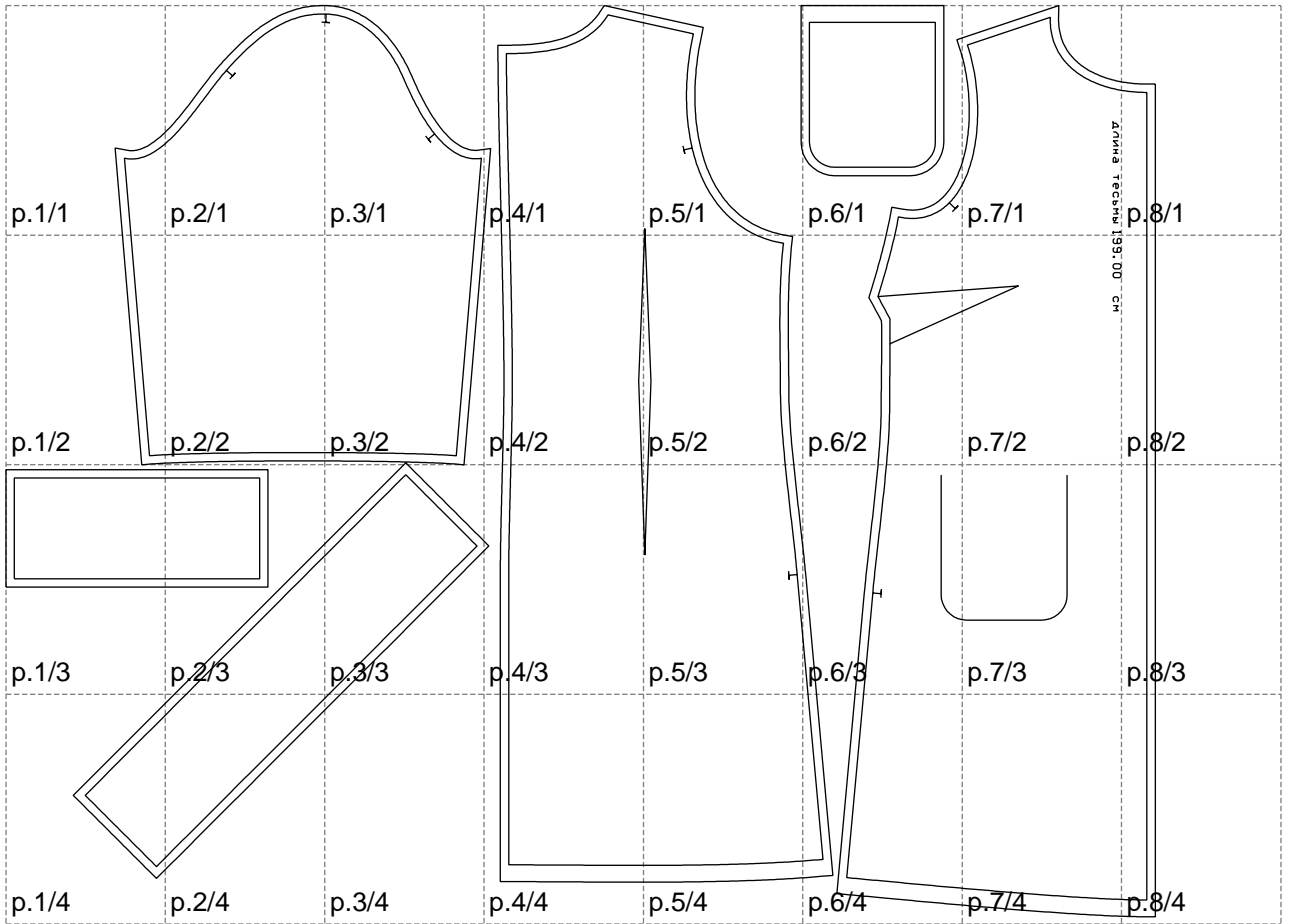

Not for print

Paper size: A4, size:1368.81 x1085.06 mm

# Example

size:1499.00 x2044.83 mm

Maneken =1 ver.0

rz\_1=170

rz\_16=120

rz\_17=104

rz\_18=103.6

rz\_19=128

rz\_20=125.1

---

. . . . .  
. . . . .  
. . . . .