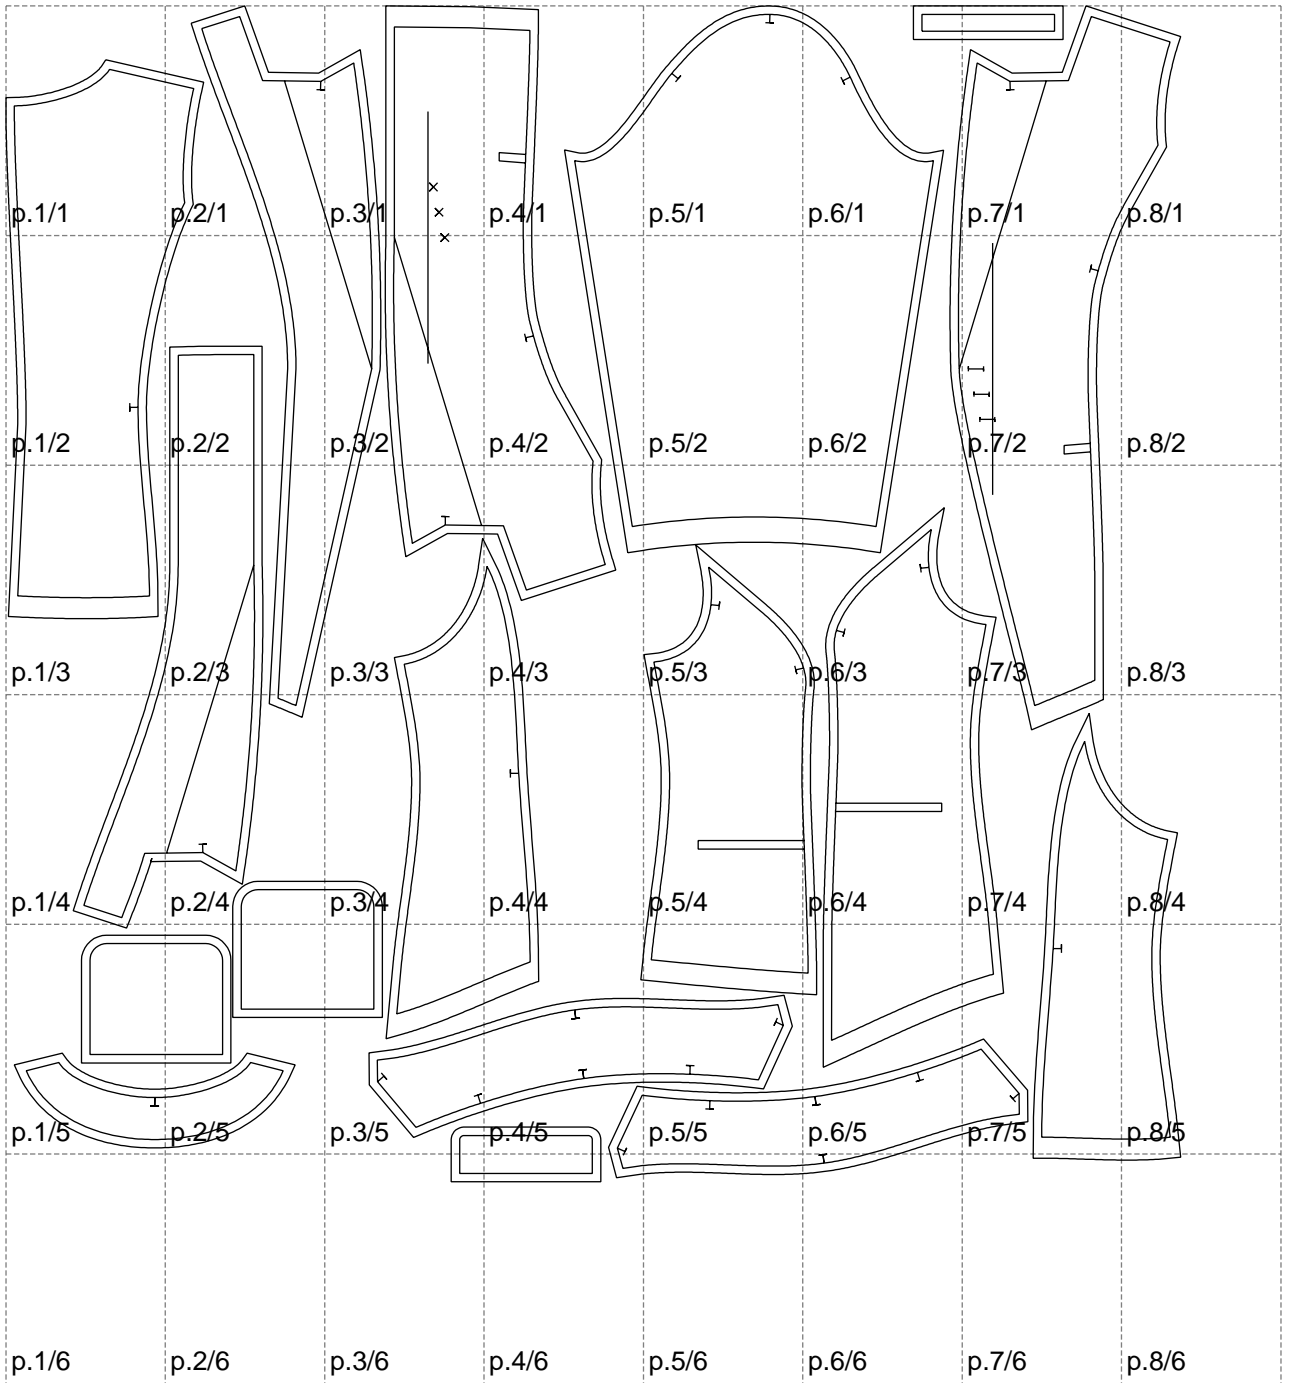

Not for print

Paper size: A4, size:1399.00 x1400.10 mm

# Example

size:1488.97 x1926.82 mm

Maneken =1 ver.0

rz\_1=170

rz\_16=108

rz\_17=92.5

rz\_18=89.2

rz\_19=116

rz\_20=113

---

. . . . .  
. . . . .  
. . . . .