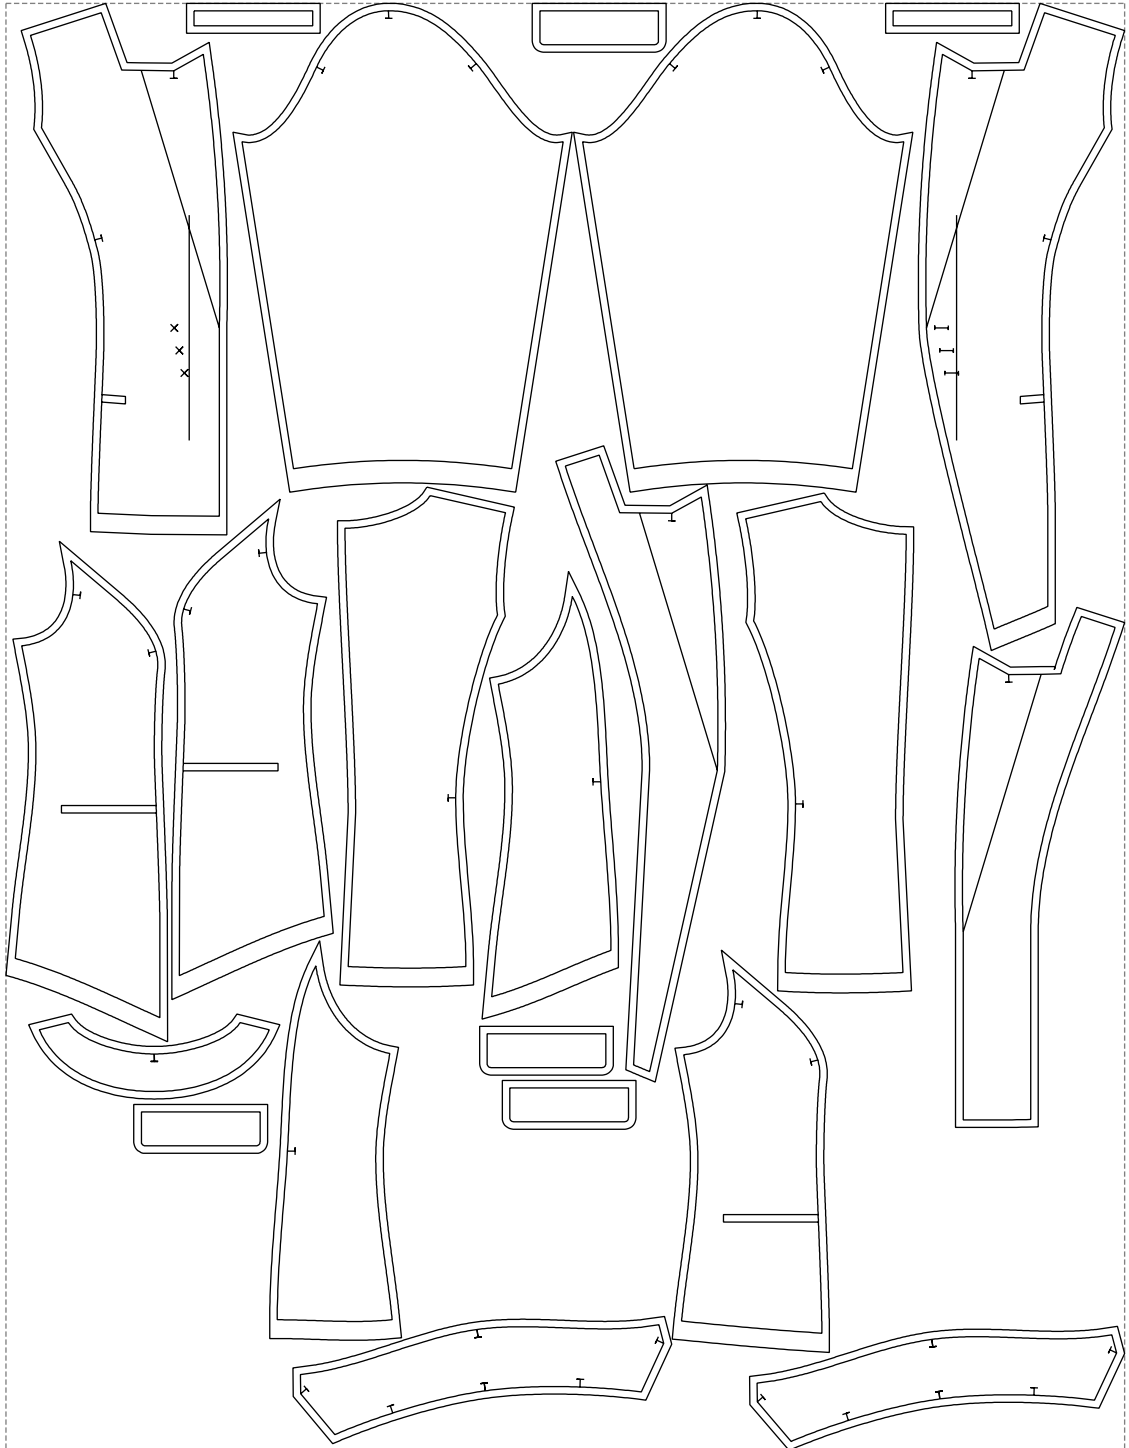

Not for print

Paper size: A4, size:1399.00 x1400.10 mm

# Example

size:1488.97 x1926.82 mm

Maneken =1 ver.0

rz\_1=170

rz\_16=108

rz\_17=92.5

rz\_18=89.2

rz\_19=116