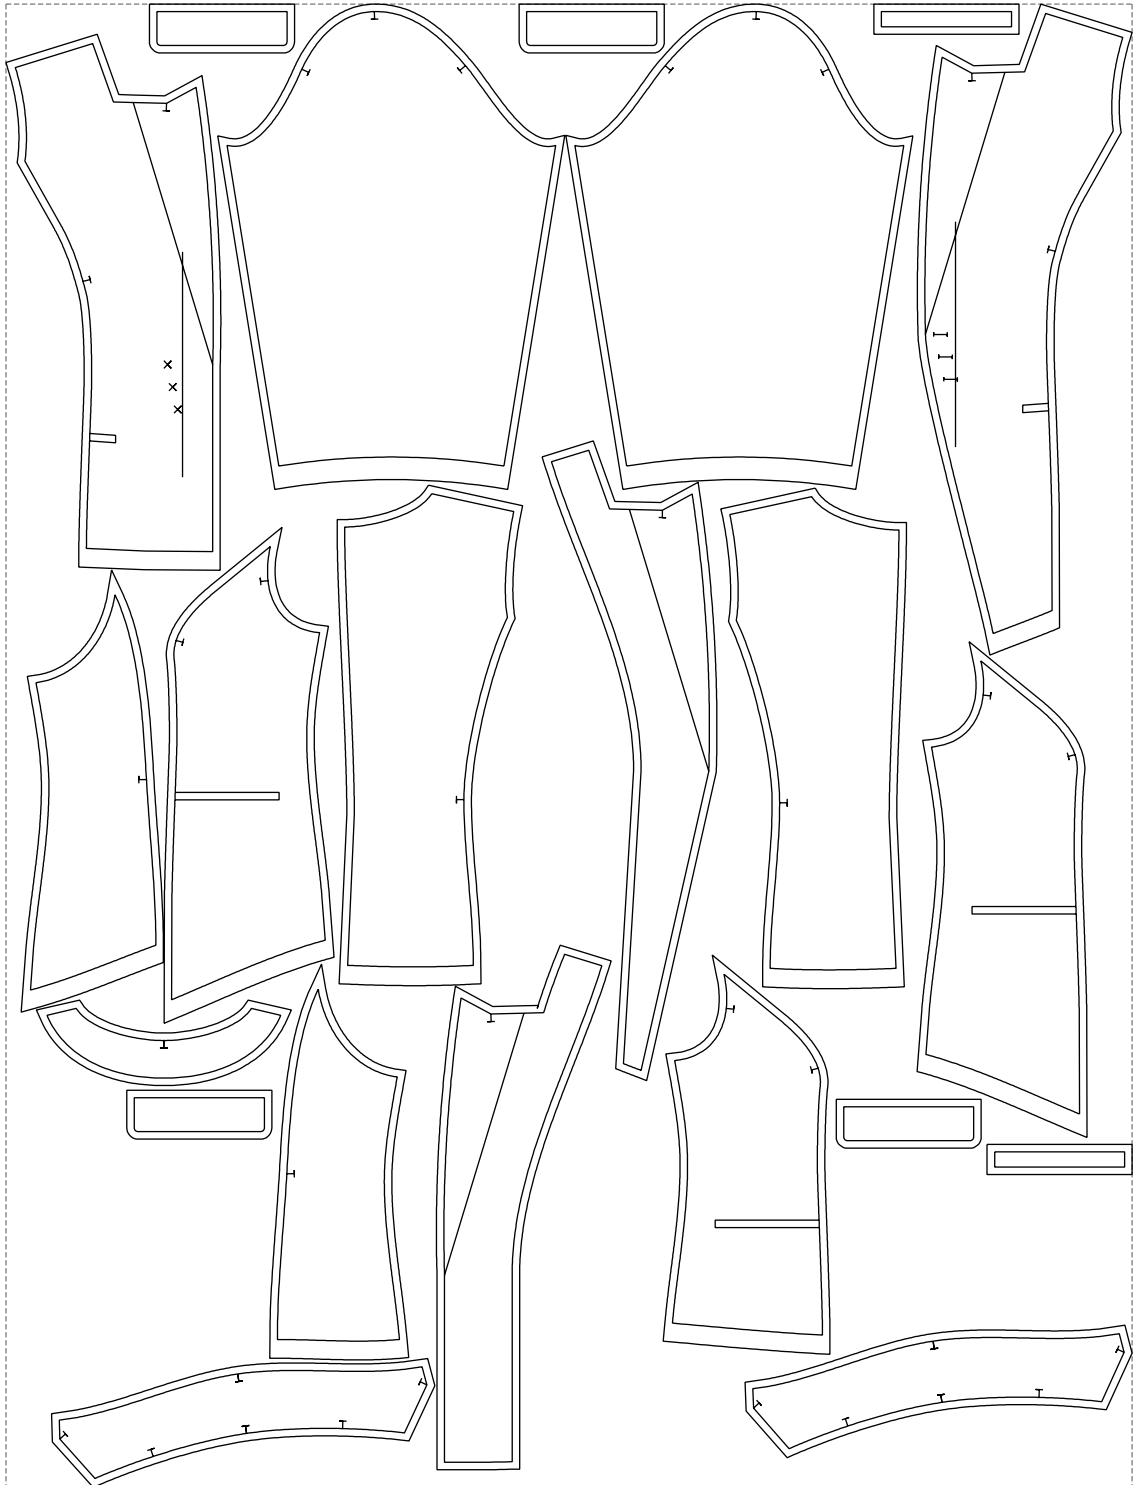

Not for print

Paper size: A4, size:1399.00 x1523.57 mm

# Example

size:1499.00 x1974.96 mm

Maneken =1 ver.0

rz\_1=170

rz\_16=116

rz\_17=100

rz\_18=98.8

rz\_19=124