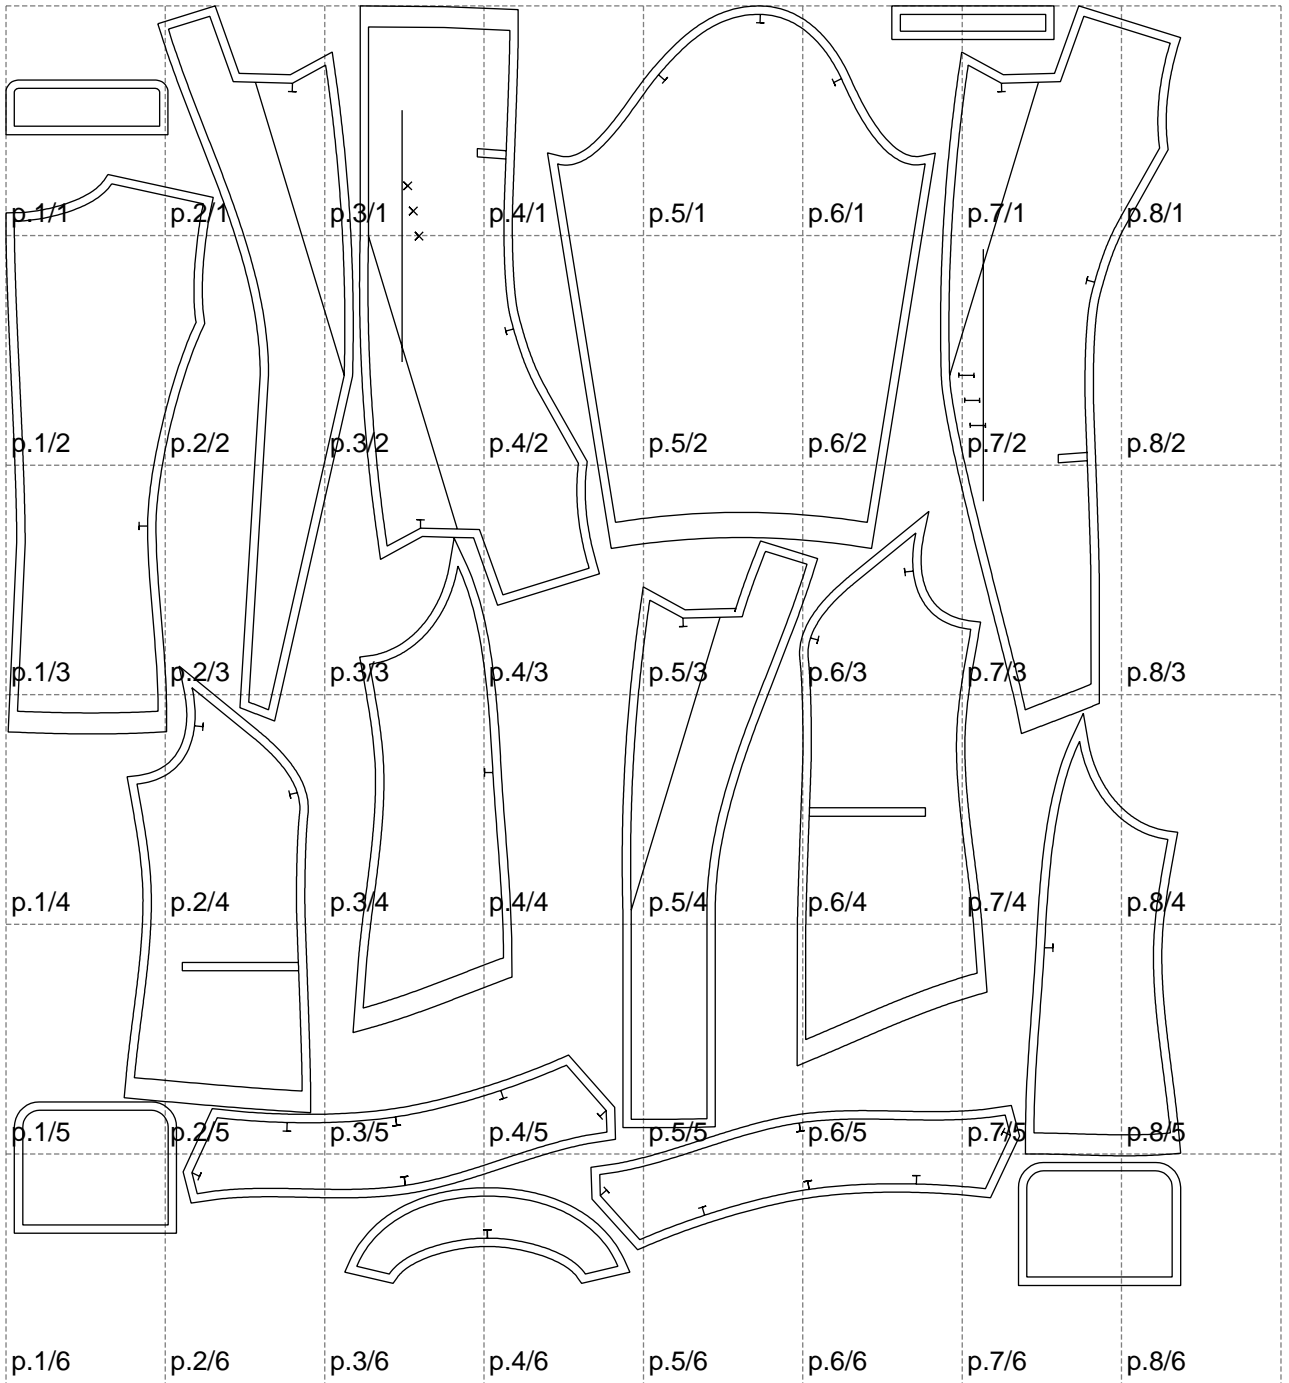

Not for print

Paper size: A4, size:1399.00 x1523.57 mm

# Example

size:1499.00 x1974.96 mm

Maneken =1 ver.0

rz\_1=170

rz\_16=116

rz\_17=100

rz\_18=98.8

rz\_19=124

rz\_20=121

---

. . . . .  
. . . . .  
. . . . .