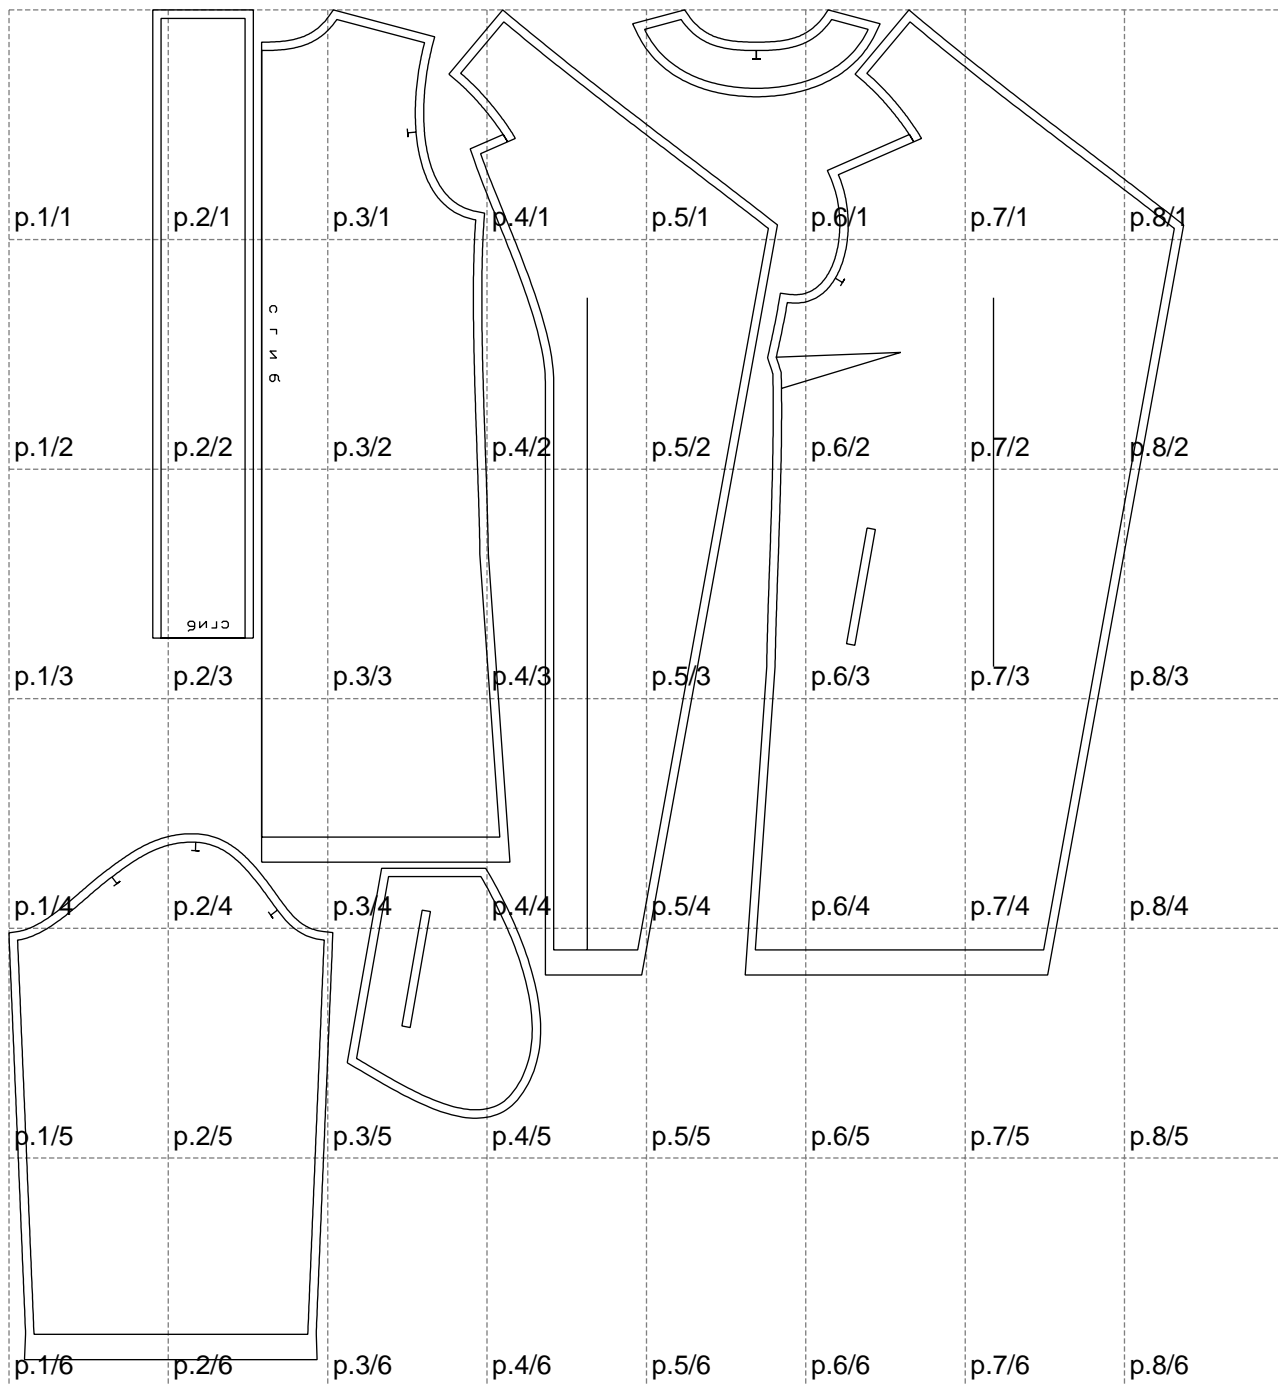

Not for print

Paper size: A4, size:1399.00 x1607.09 mm

# Example

size:1499.00 x2662.94 mm

Maneken =1 ver.0

rz\_1=170

rz\_16=88

rz\_17=75.6

rz\_18=67.6

rz\_19=96

rz\_20=94.6

---

. . . . .  
. . . . .  
. . . . .