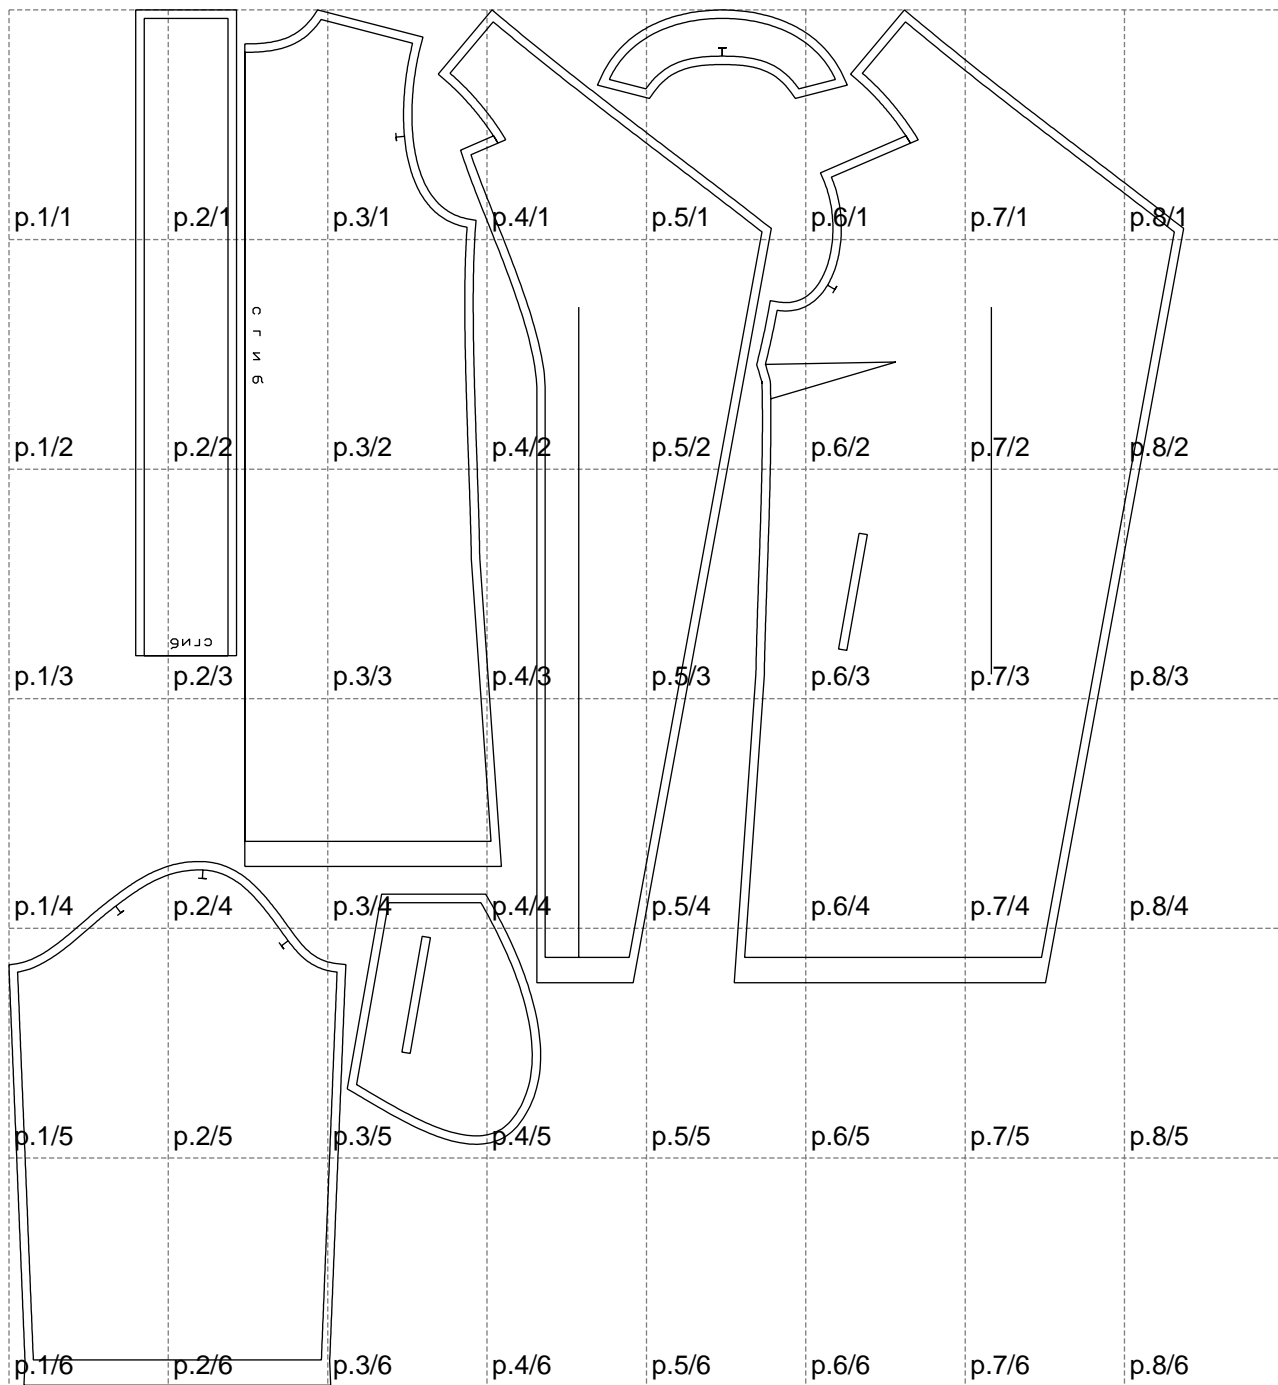

Not for print

Paper size: A4, size:1399.00 x1637.61 mm

# Example

size:1488.93 x2807.59 mm

Maneken =1 ver.0

rz\_1=170

rz\_16=92

rz\_17=78.8

rz\_18=71.8

rz\_19=100

rz\_20=98.1

---

. . . . .  
. . . . .  
. . . . .