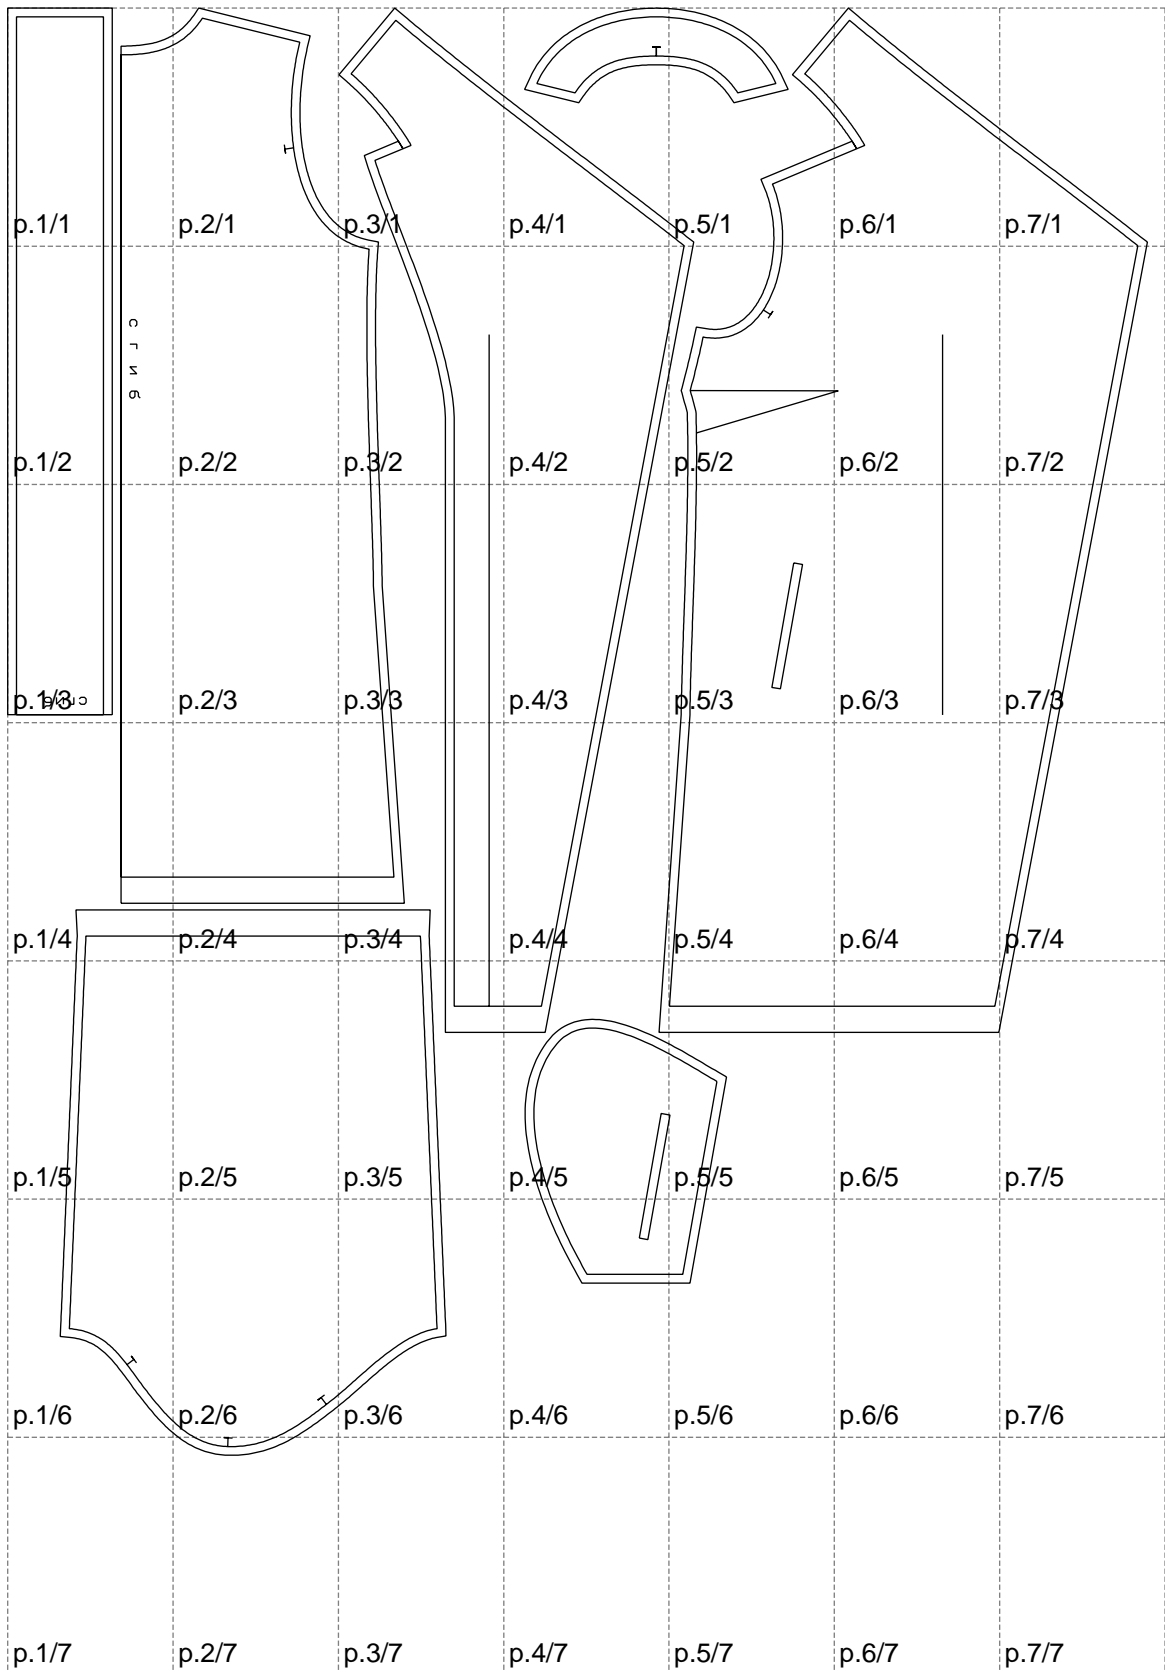

Not for print

Paper size: A4, size:1308.36 x1661.20 mm

# Example

size:1468.96 x2951.91 mm

Maneken =1 ver.0

rz\_1=170

rz\_16=100

rz\_17=85.4

rz\_18=80.2

rz\_19=108

rz\_20=105.4

---

. . . . .  
. . . . .  
. . . . .