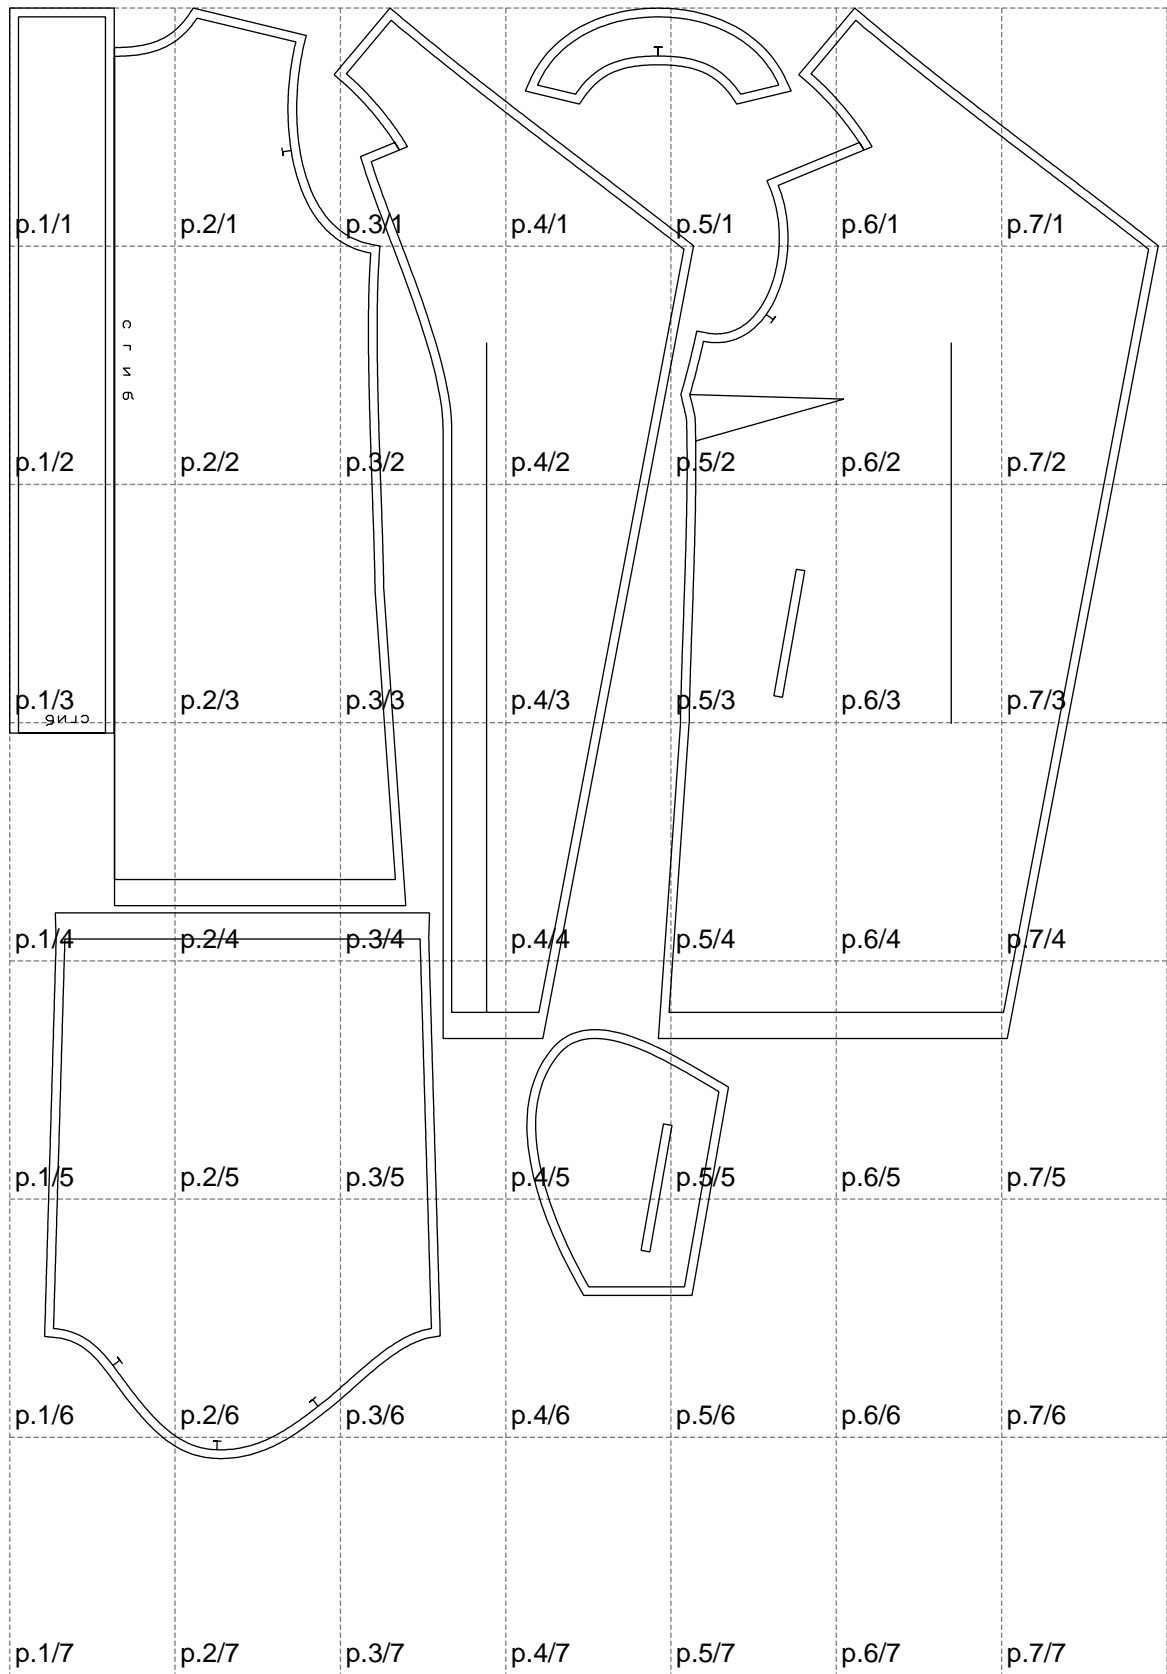

Not for print

Paper size: A4, size:1318.43 x1664.90 mm

# Example

size:1499.00 x2847.42 mm

Maneken =1 ver.0

rz\_1=170

rz\_16=104

rz\_17=88.9

rz\_18=84.4

rz\_19=112

rz\_20=109.3

---

. . . . .  
. . . . .  
. . . . .