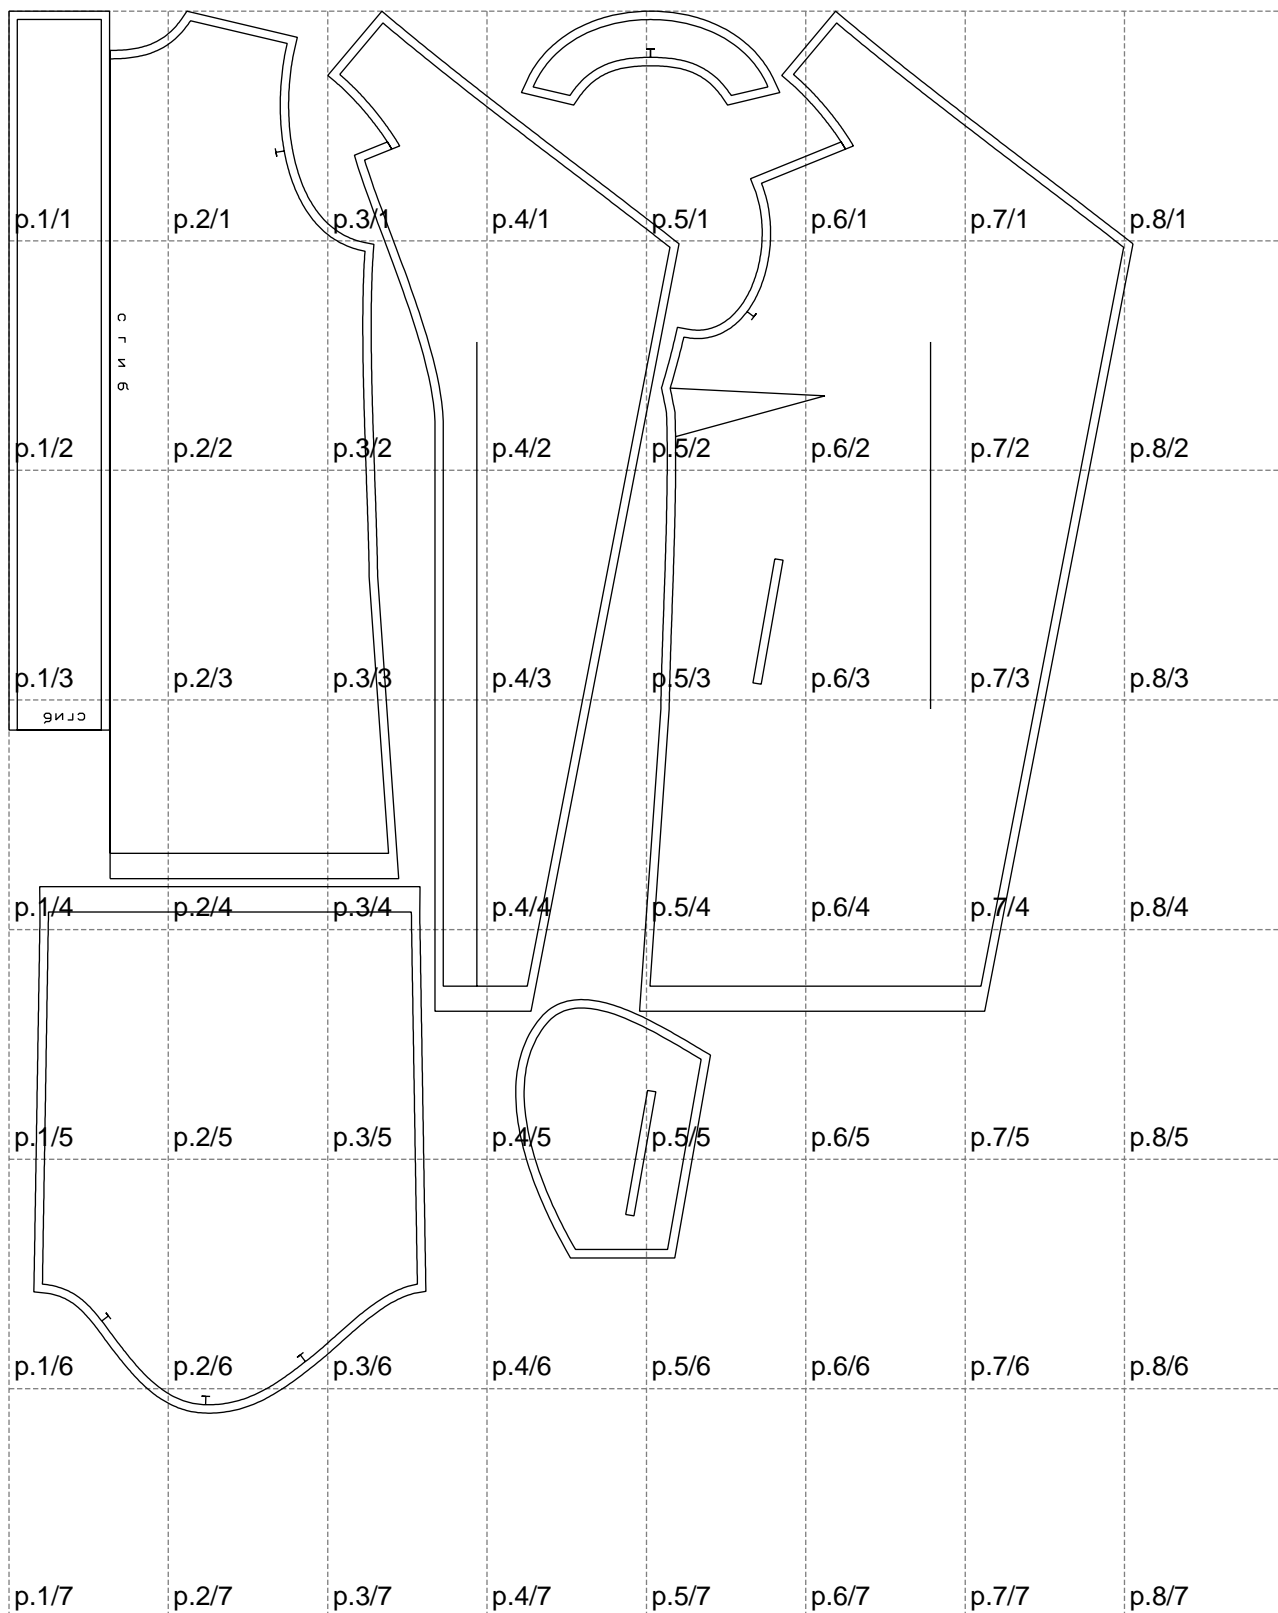

Not for print

Paper size: A4, size:1338.57 x1669.44 mm

# Example

size:1499.00 x2861.75 mm

Maneken =1 ver.0

rz\_1=170

rz\_16=108

rz\_17=92.5

rz\_18=89.2

rz\_19=116

rz\_20=113

---

. . . . .  
. . . . .  
. . . . .