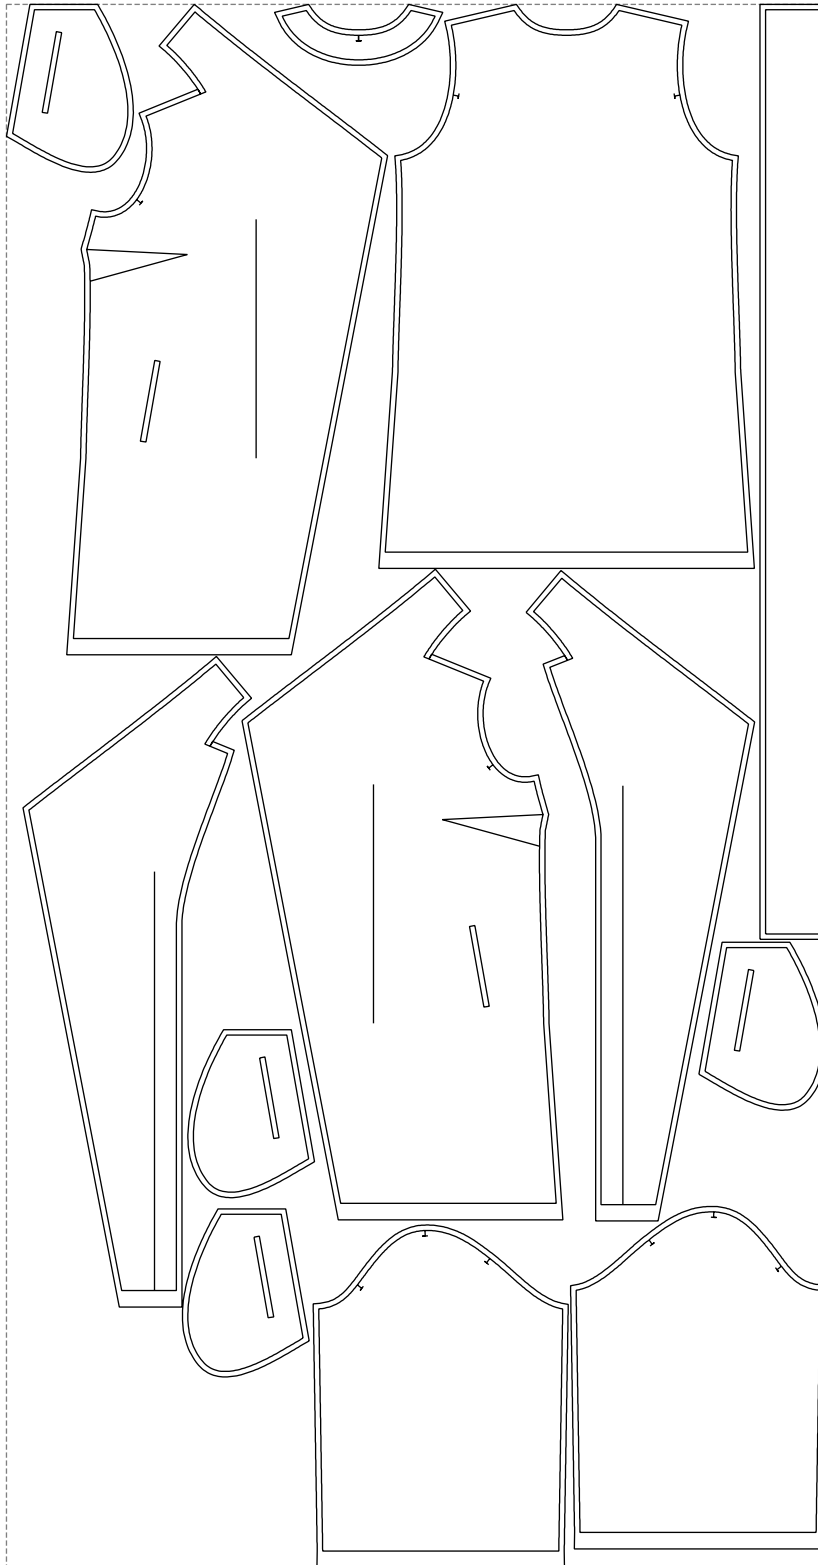

Not for print

Paper size: A4, size:1338.57 x1669.44 mm

# Example

size:1499.00 x2861.75 mm

Maneken =1 ver.0

rz\_1=170

rz\_16=108

rz\_17=92.5

rz\_18=89.2

rz\_19=116