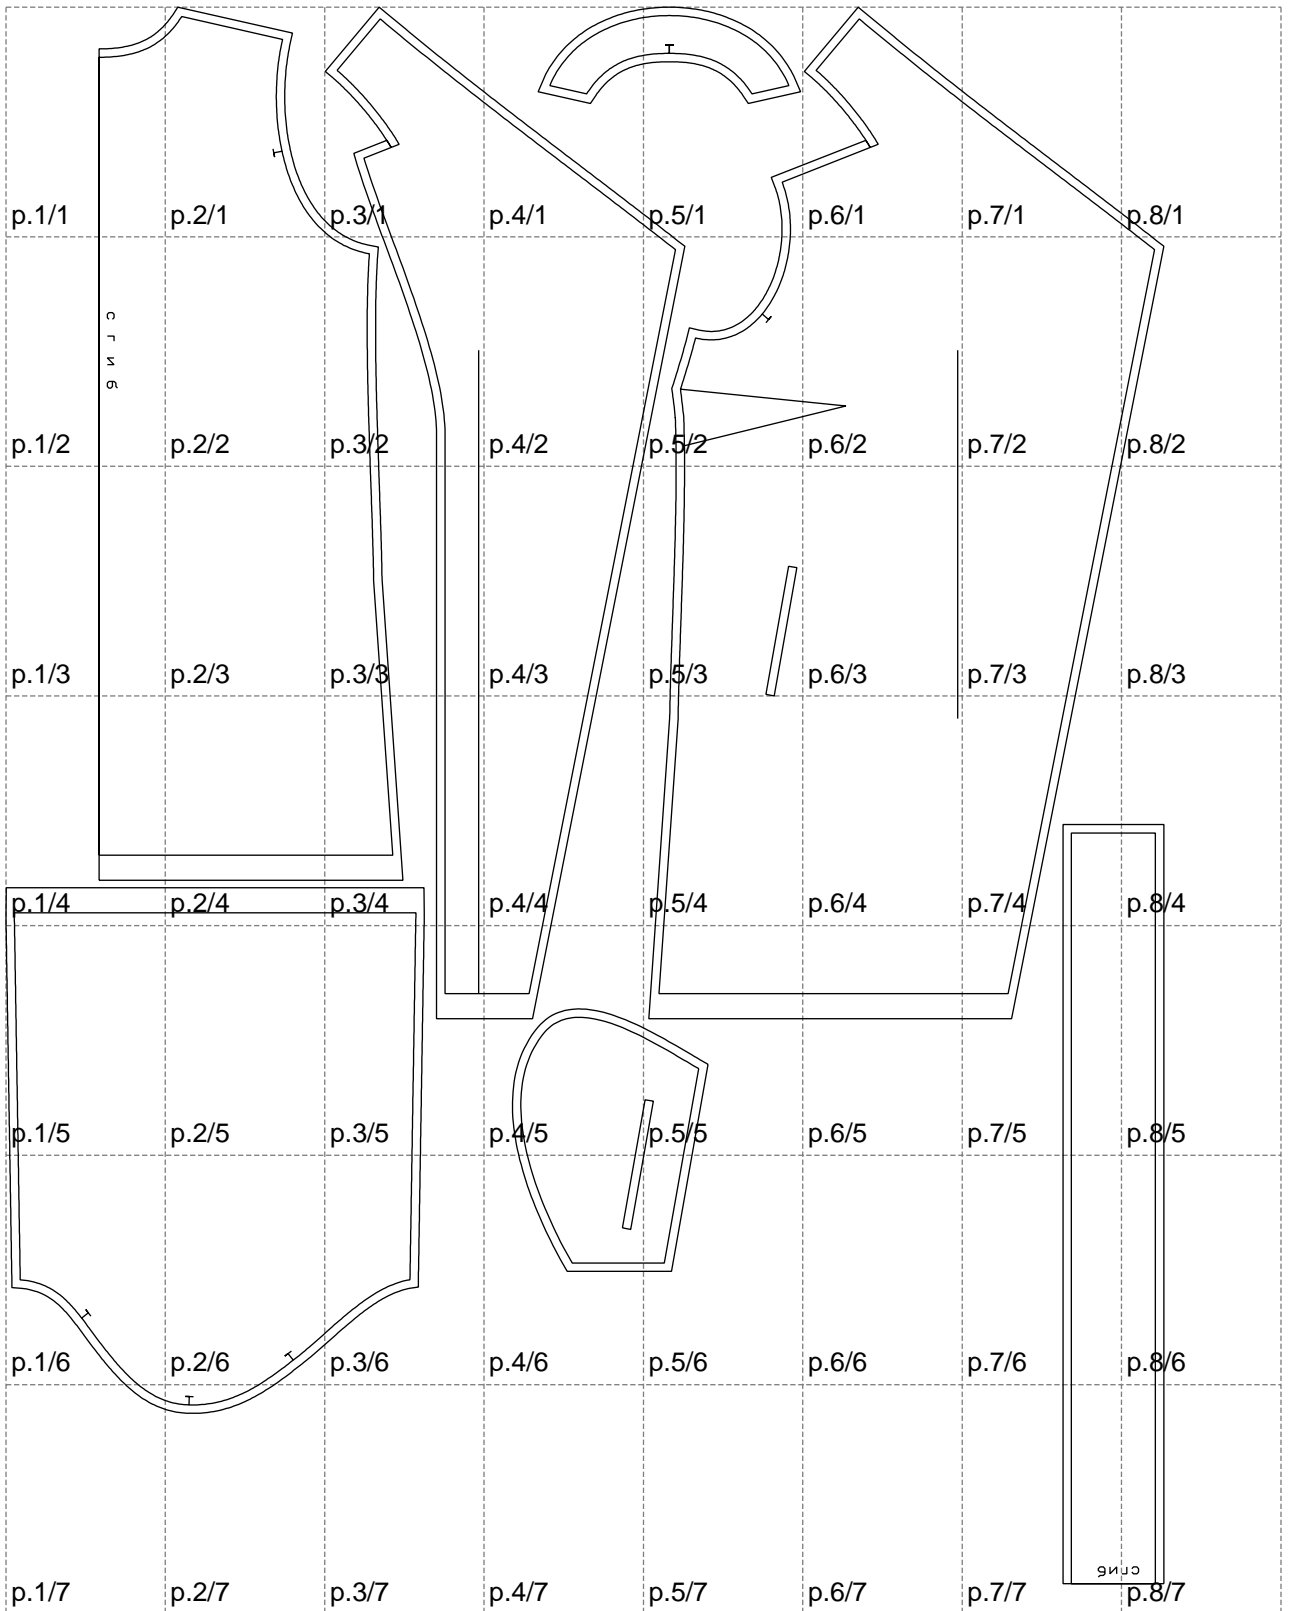

Not for print

Paper size: A4, size:1378.98 x1877.44 mm

# Example

size:1499.00 x3224.63 mm

Maneken =1 ver.0

rz\_1=170

rz\_16=116

rz\_17=100

rz\_18=98.8

rz\_19=124

rz\_20=121

---

. . . . .  
. . . . .  
. . . . .