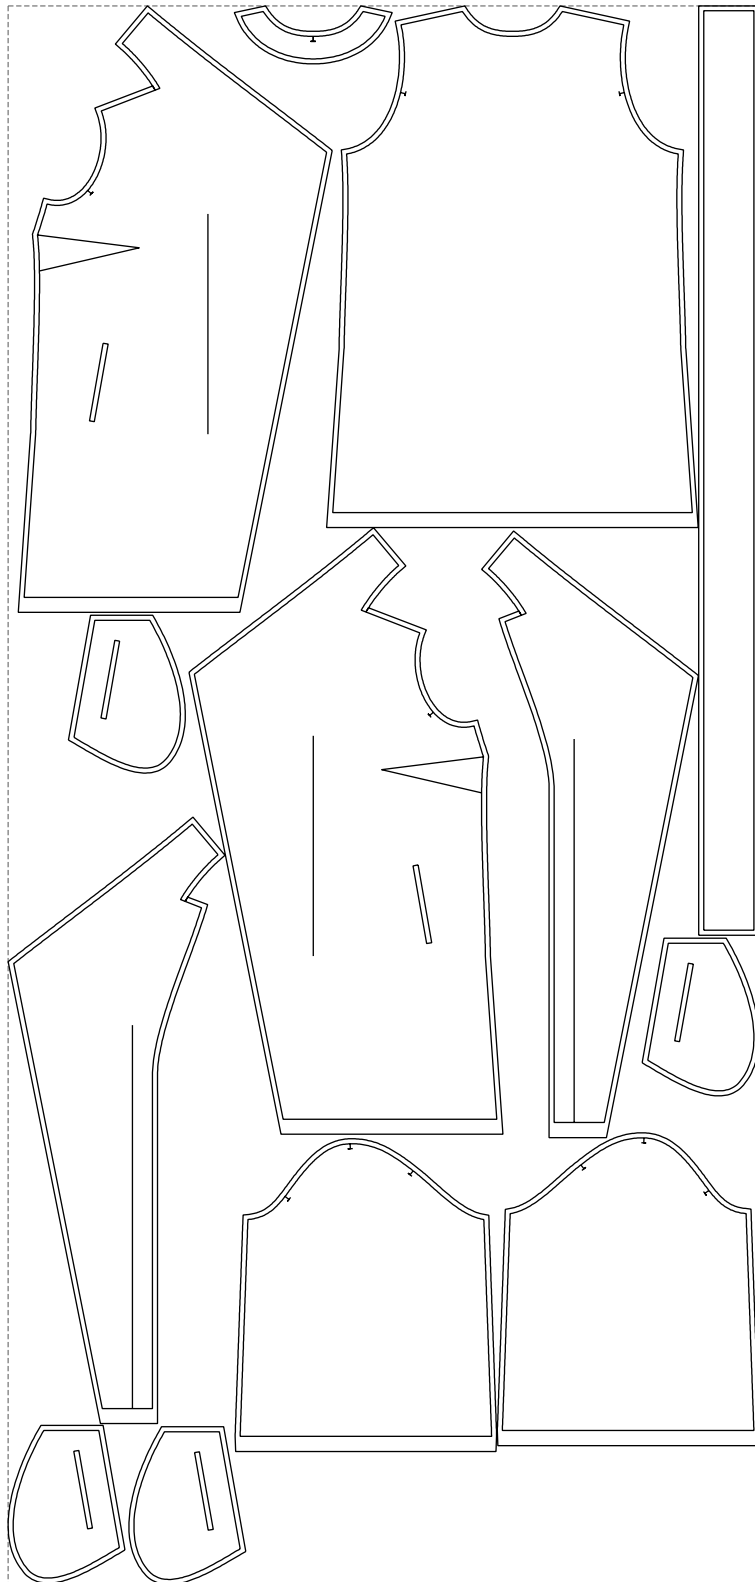

Not for print

Paper size: A4, size:1399.00 x1889.99 mm

# Example

size:1499.00 x3152.78 mm

Maneken =1 ver.0

rz\_1=170

rz\_16=120

rz\_17=104

rz\_18=103.6

rz\_19=128