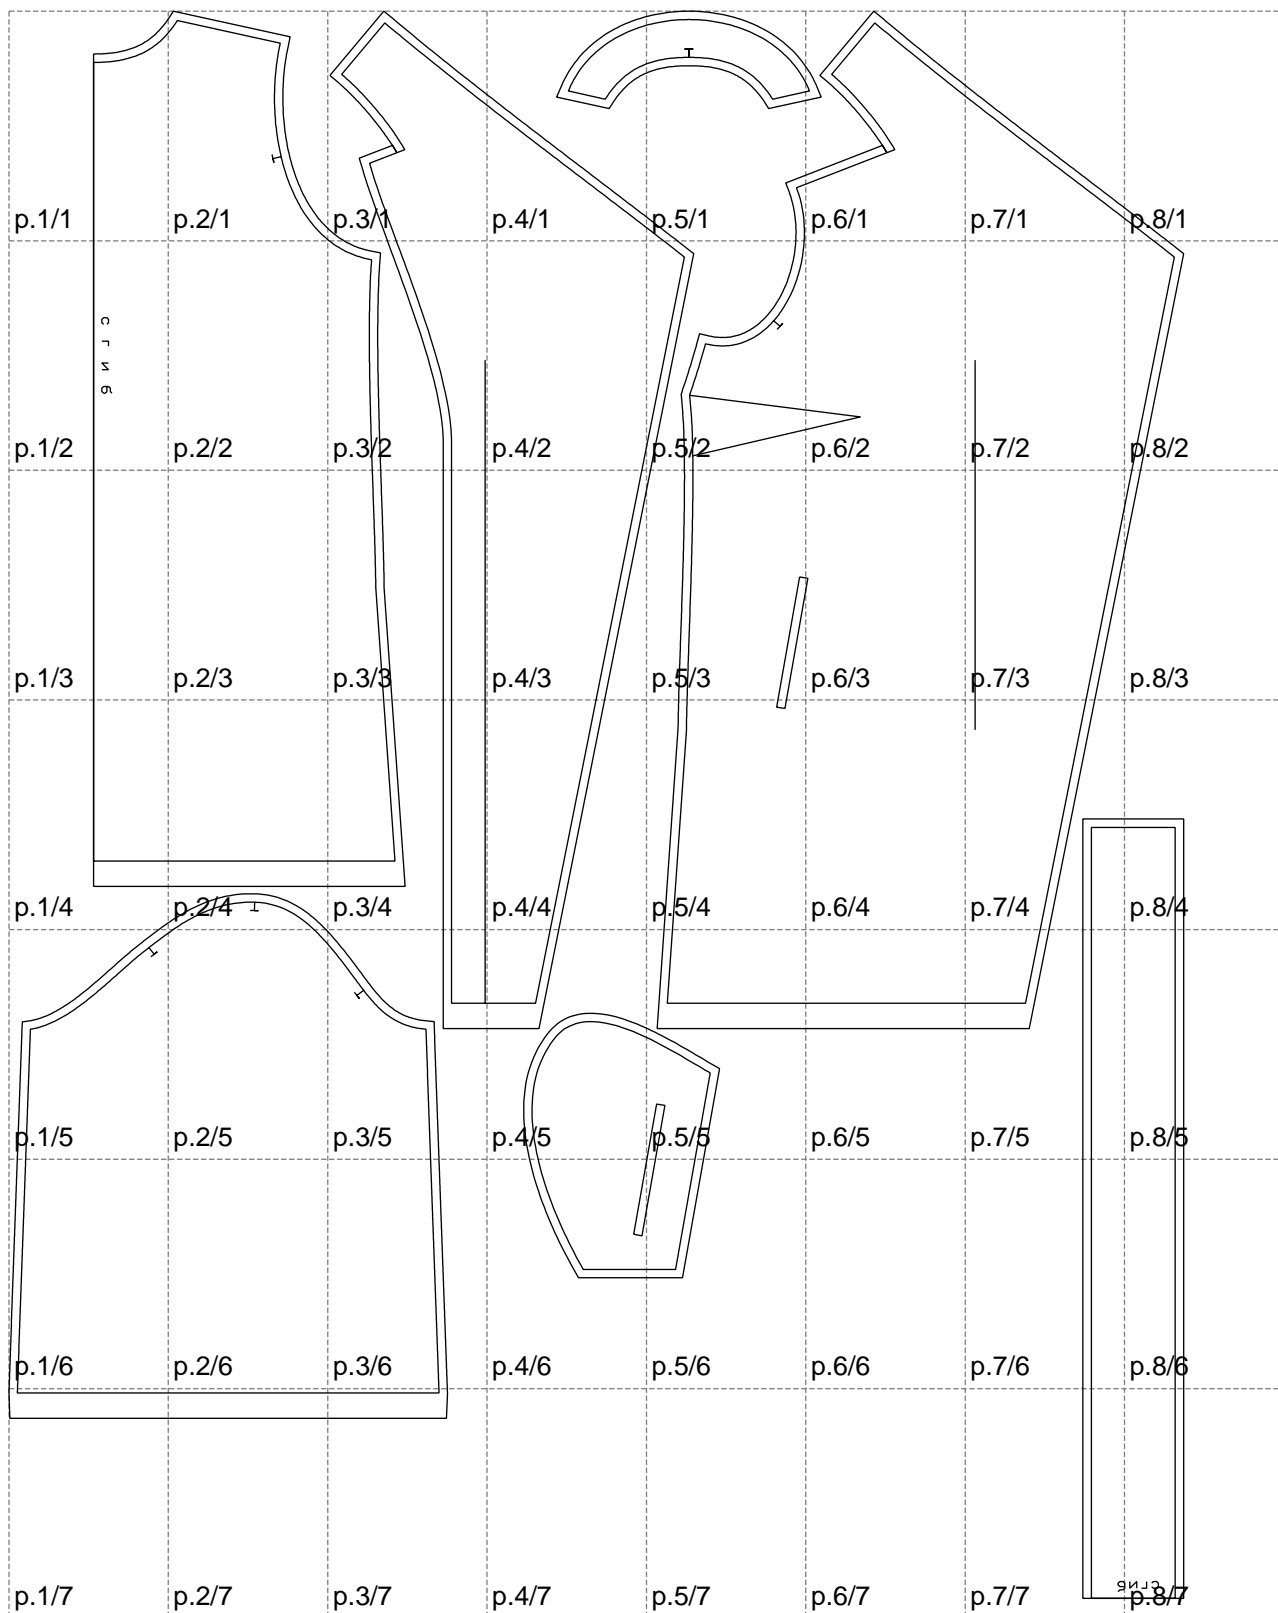

Not for print

Paper size: A4, size:1399.00 x1889.99 mm

# Example

size:1499.00 x3152.78 mm

Maneken =1 ver.0

rz\_1=170

rz\_16=120

rz\_17=104

rz\_18=103.6

rz\_19=128

rz\_20=125.1

---

. . . . .  
. . . . .  
. . . . .