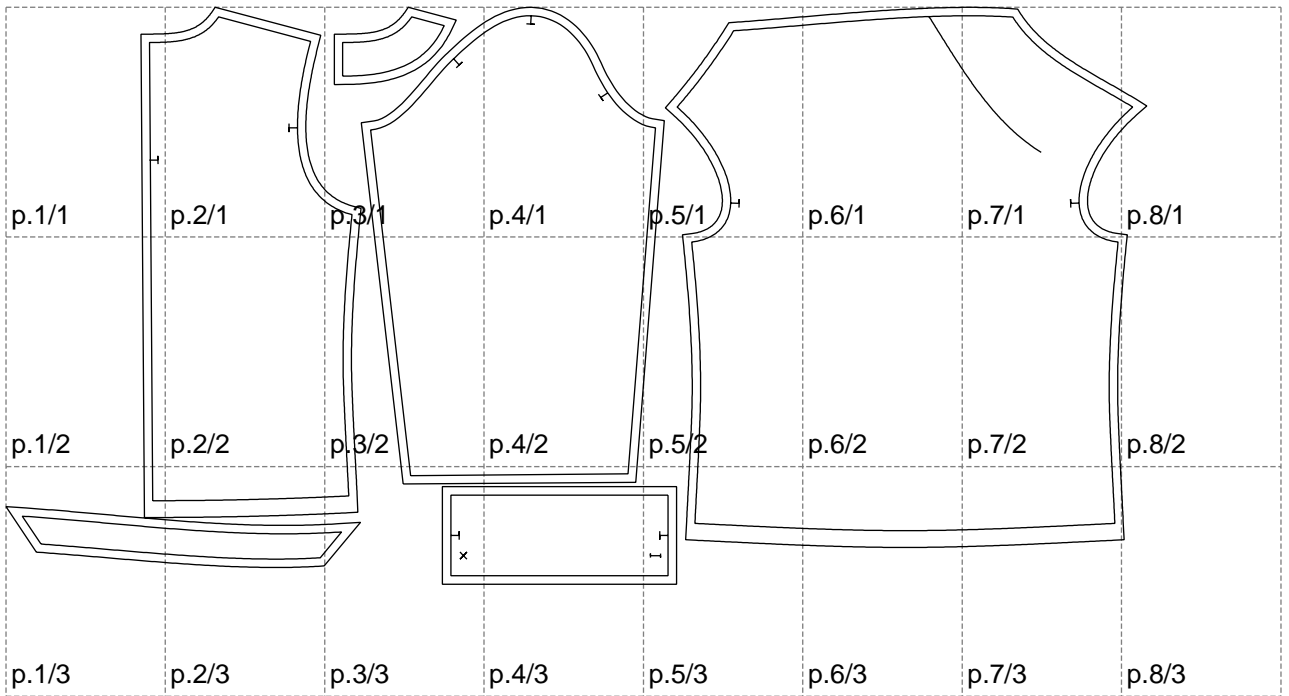

Not for print

Paper size: A4, size:1358.72 x686.86 mm

# Example

size:1499.00 x1176.30 mm

Maneken =1 ver.0

rz\_1=170

rz\_16=88

rz\_17=75.6

rz\_18=67.6

rz\_19=96

rz\_20=94.6

---

. . . . .  
. . . . .  
. . . . .