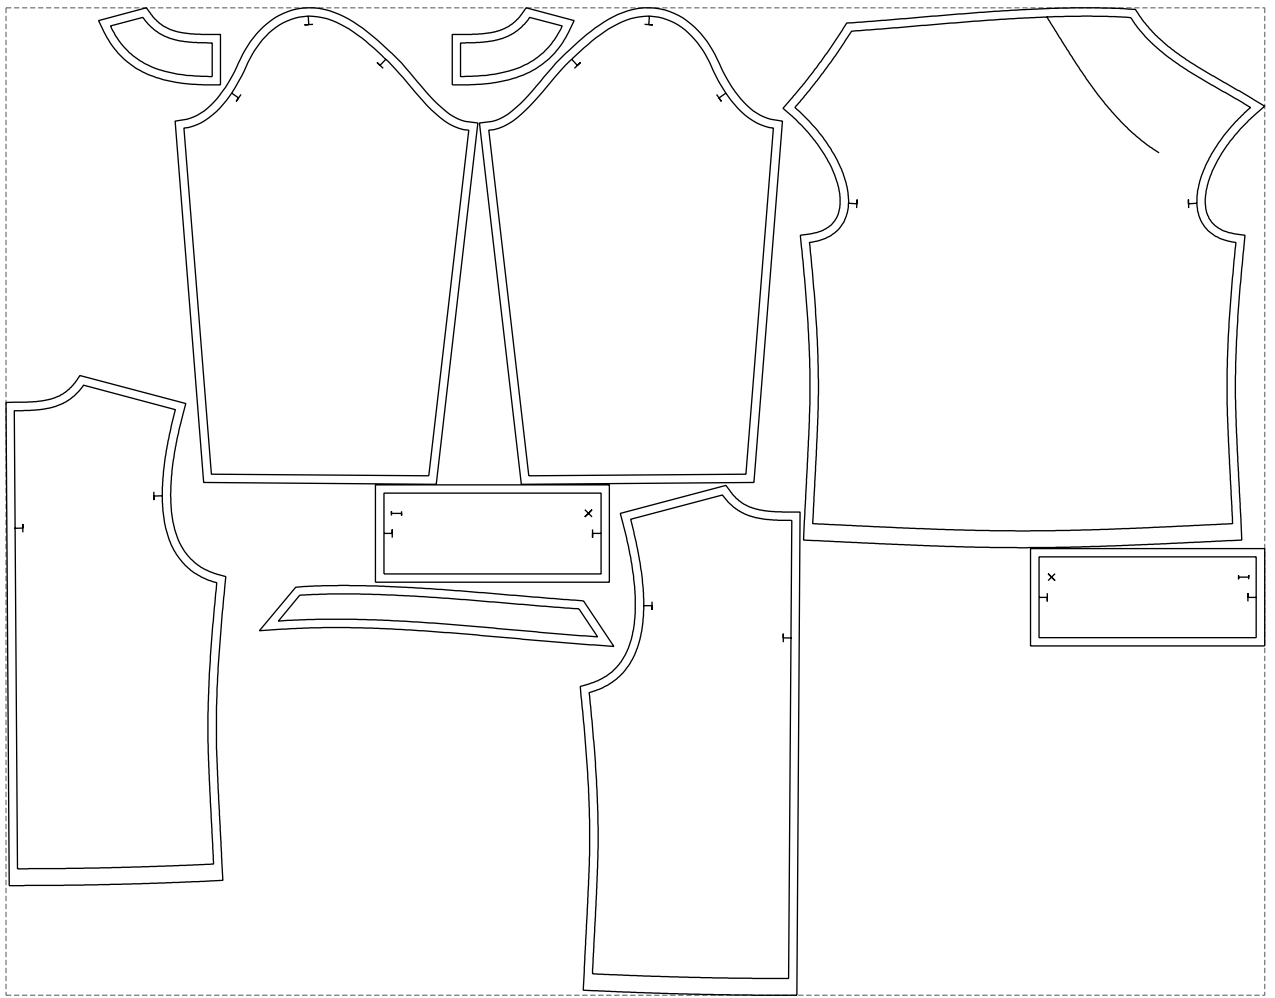

# Example

size:1499.00 x1176.30 mm

Maneken =1 ver.0

rz\_1=170

rz\_16=88

rz\_17=75.6

rz\_18=67.6

rz\_19=96