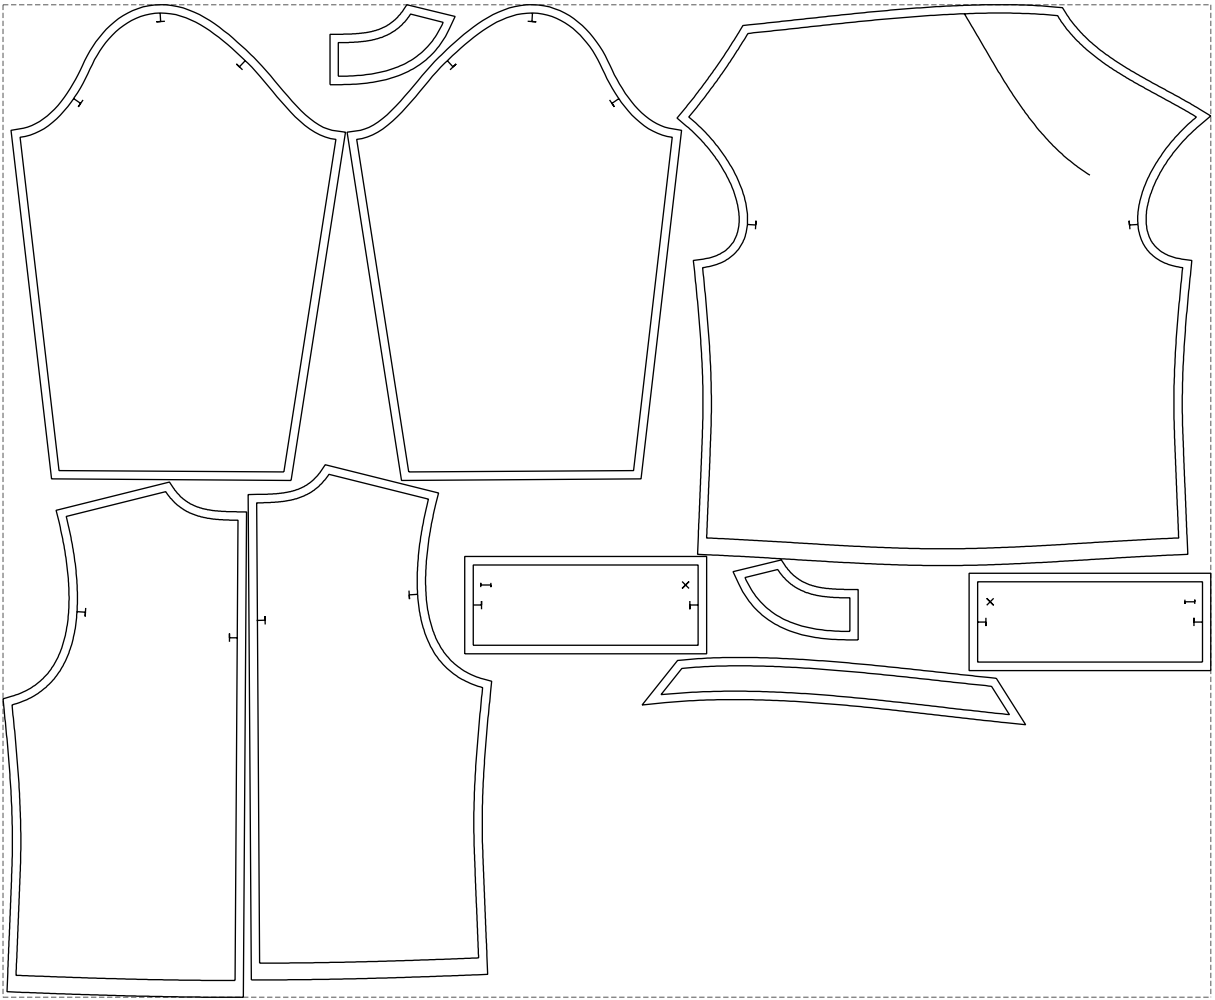

# Example

size:1438.55 x1182.43 mm

Maneken =1 ver.0

rz\_1=170

rz\_16=100

rz\_17=85.4

rz\_18=80.2

rz\_19=108

rz\_20=105.4

---

. . . . .  
. . . . .  
. . . . .