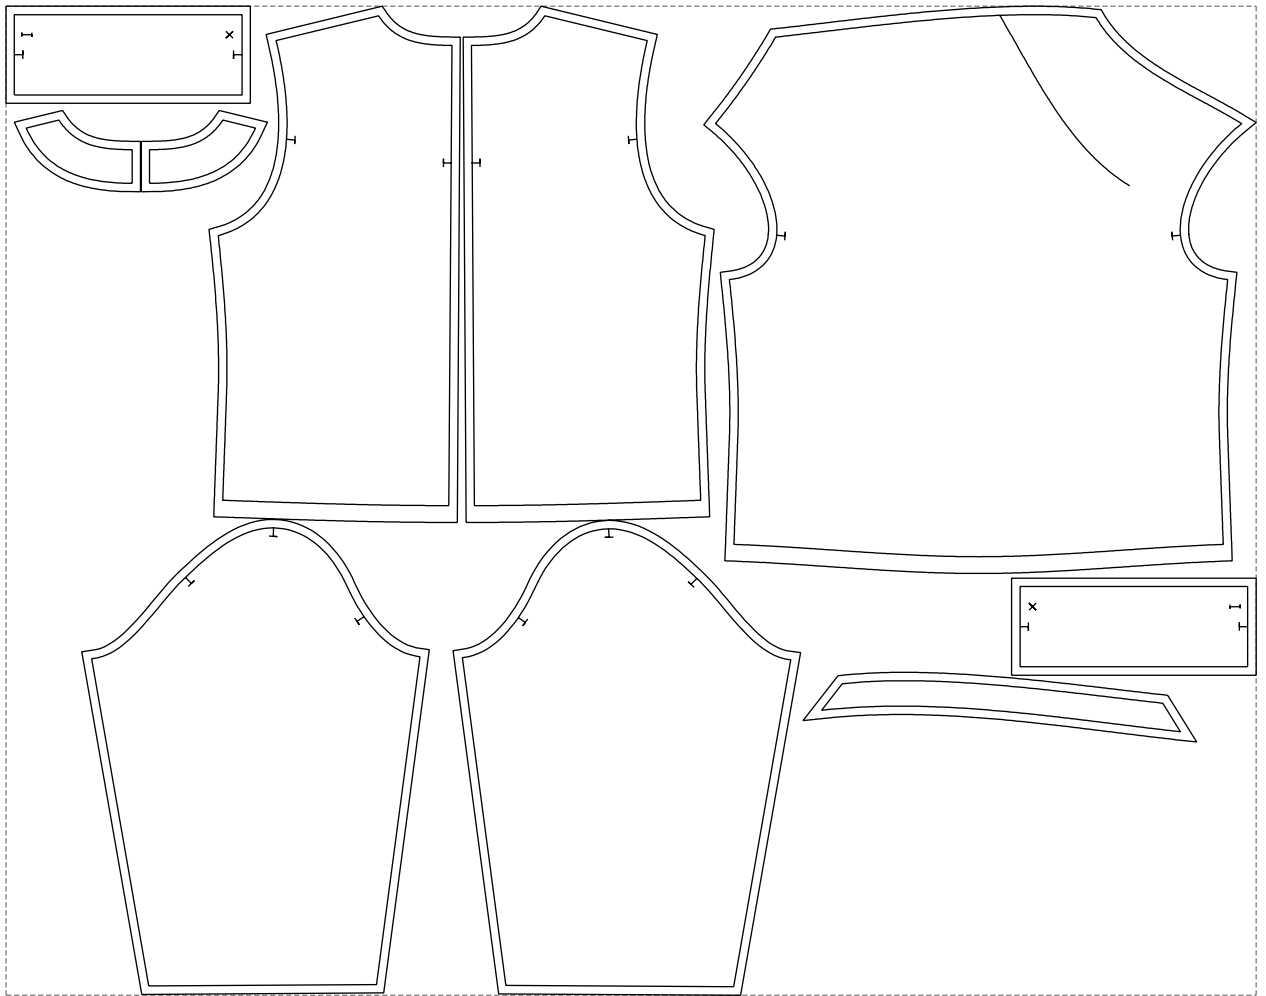

Not for print

Paper size: A4, size:1388.93 x729.55 mm

# Example

size:1488.94 x1178.14 mm

Maneken =1 ver.0

rz\_1=170

rz\_16=104

rz\_17=88.9

rz\_18=84.4

rz\_19=112