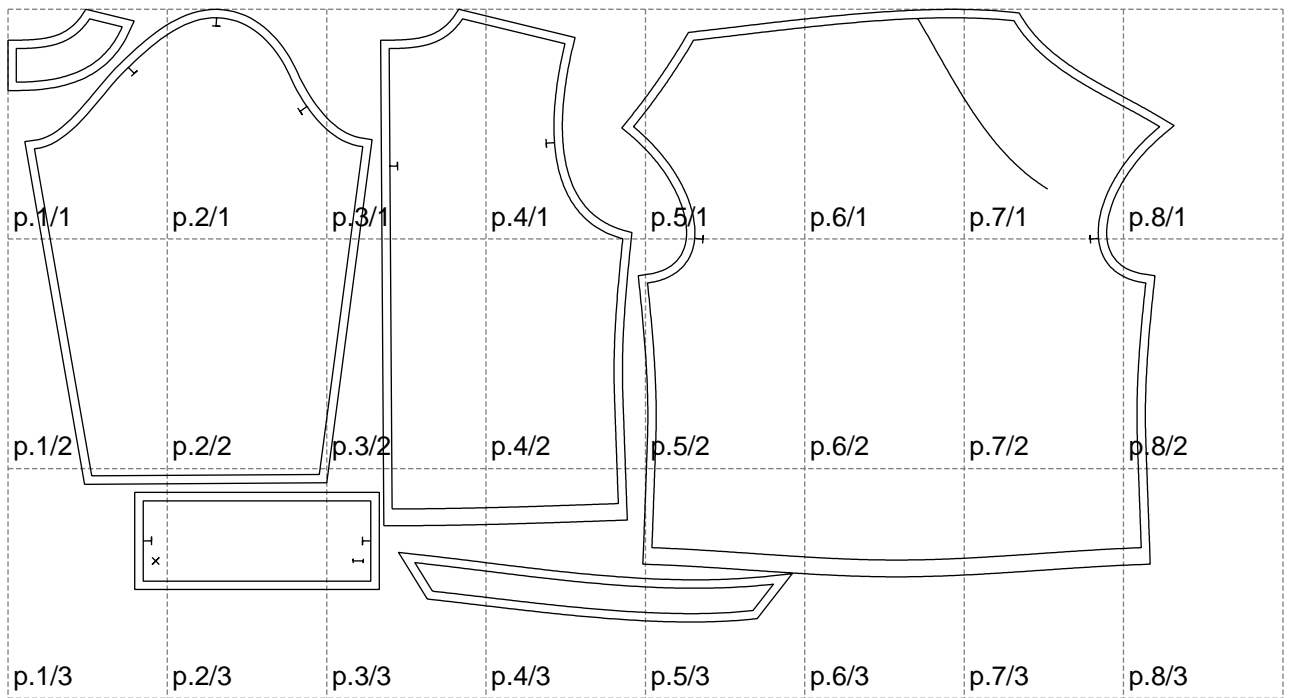

Not for print

Paper size: A4, size:1388.93 x729.55 mm

# Example

size:1488.94 x1178.14 mm

Maneken =1 ver.0

rz\_1=170

rz\_16=104

rz\_17=88.9

rz\_18=84.4

rz\_19=112

rz\_20=109.3

---

. . . . .  
. . . . .  
. . . . .