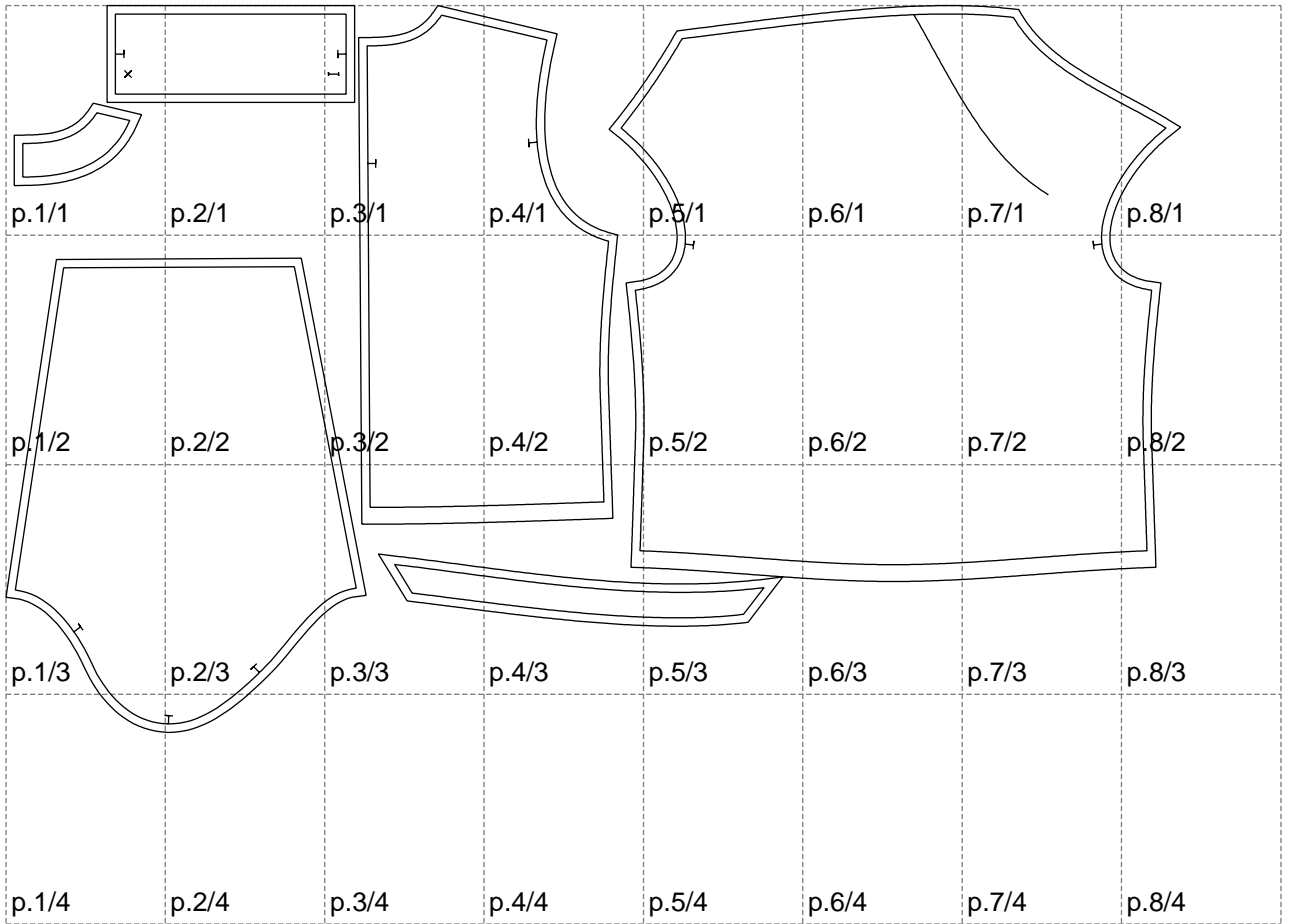

Not for print

Paper size: A4, size:1399.00 x865.45 mm

# Example

size:1428.35 x1178.27 mm

Maneken =1 ver.0

rz\_1=170

rz\_16=108

rz\_17=92.5

rz\_18=89.2

rz\_19=116

rz\_20=113

---

. . . . .  
. . . . .  
. . . . .