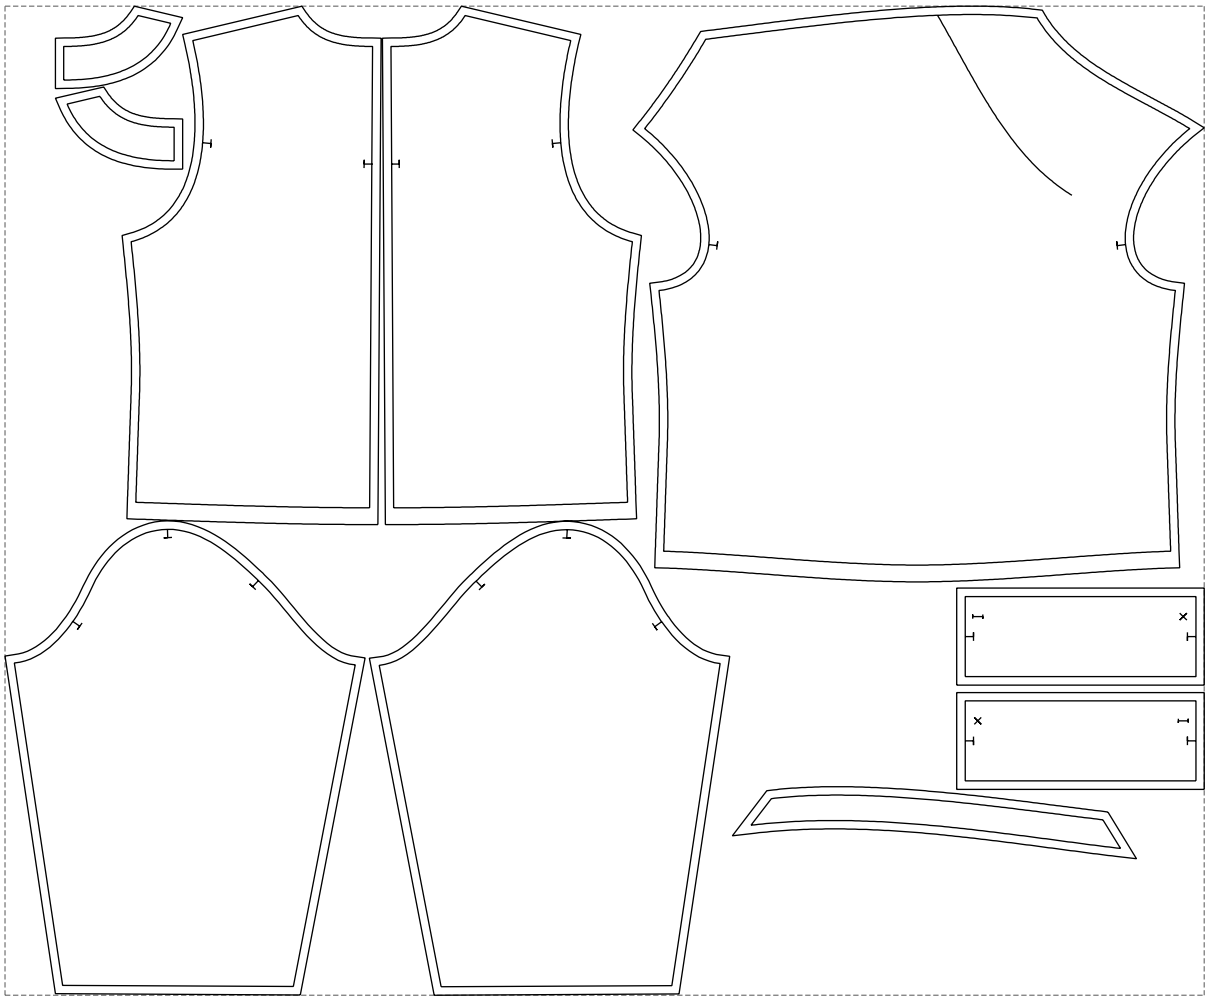

Not for print

Paper size: A4, size:1399.00 x865.45 mm

# Example

size:1428.35 x1178.27 mm

Maneken =1 ver.0

rz\_1=170

rz\_16=108

rz\_17=92.5

rz\_18=89.2

rz\_19=116