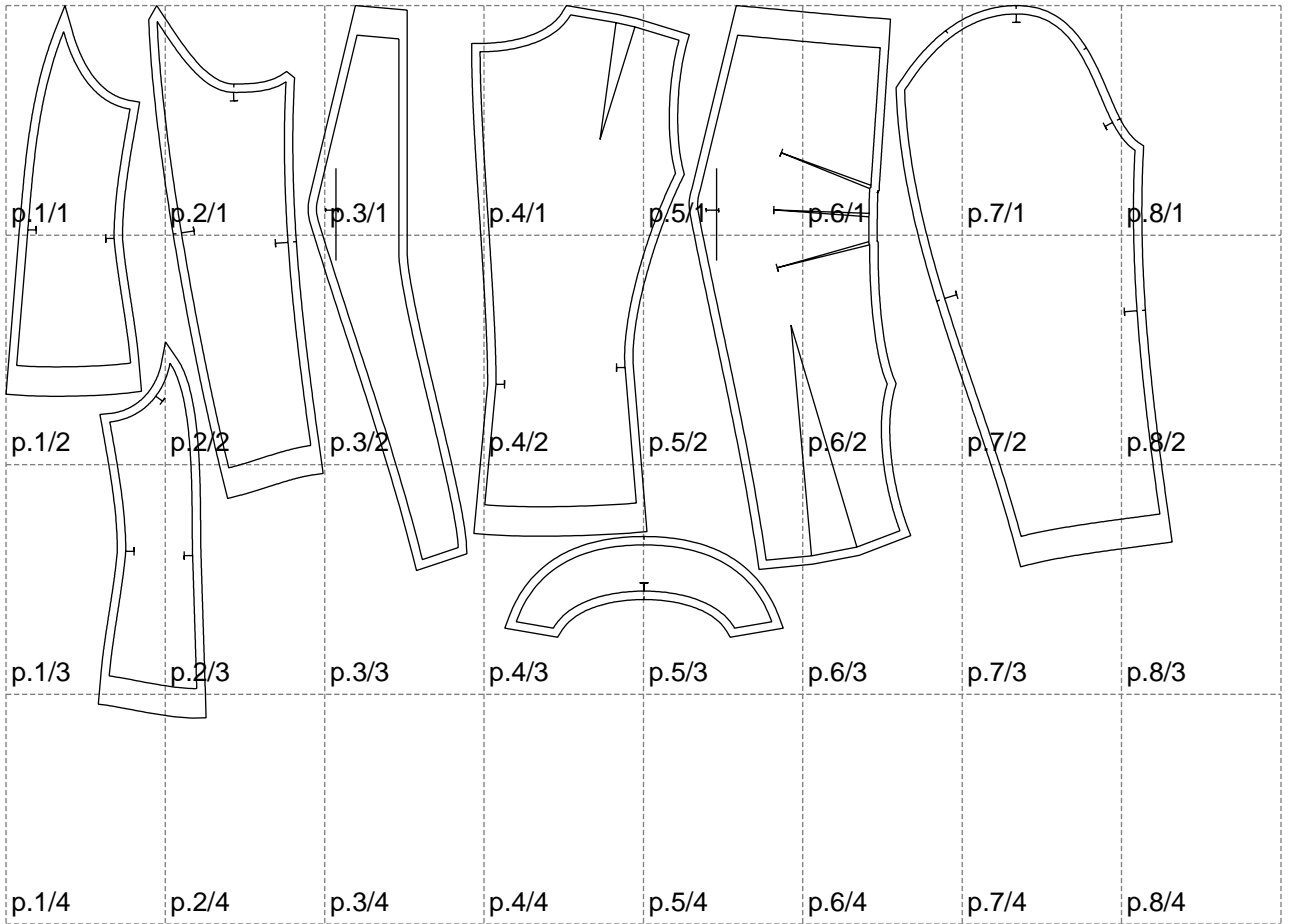

Not for print

Paper size: A4, size:1388.94 x848.34 mm

# Example

size:1499.00 x1561.17 mm

Maneken =1 ver.0

rz\_1=170

rz\_16=112

rz\_17=96.2

rz\_18=94

rz\_19=120

rz\_20=117

---

. . . . .  
. . . . .  
. . . . .